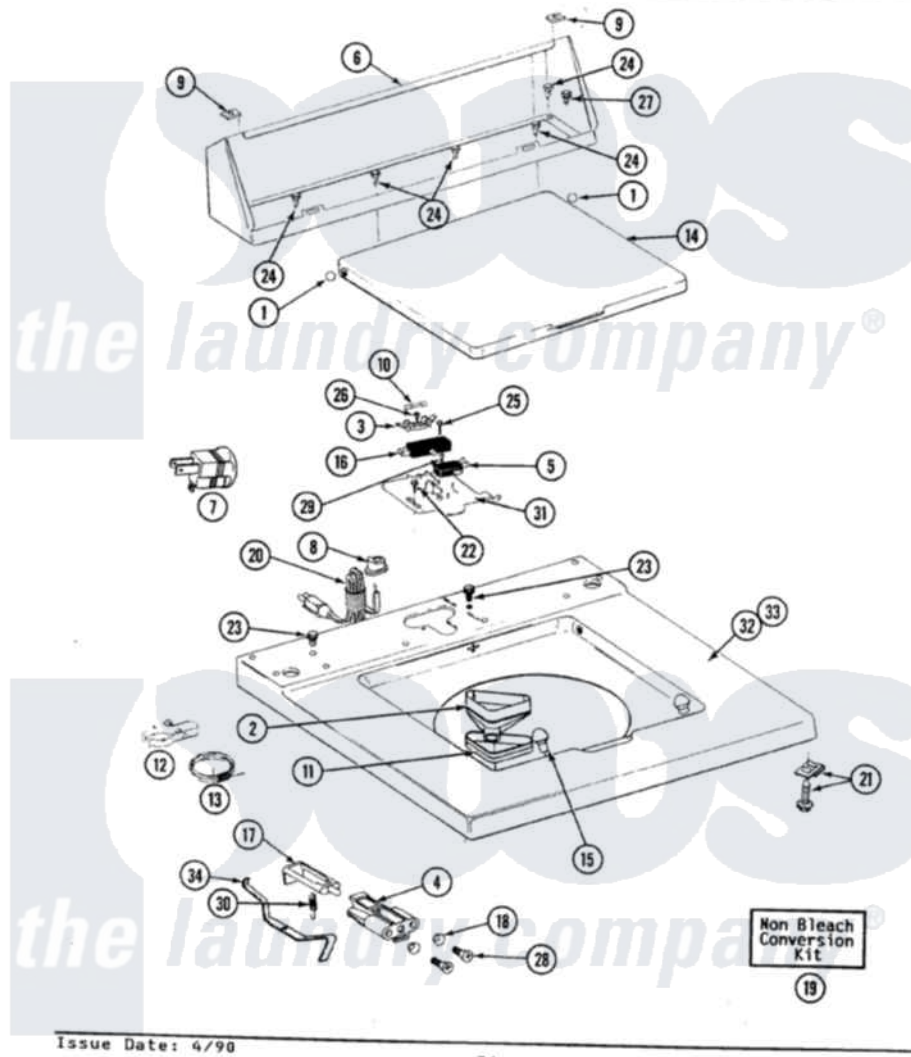

Maytag LA8820 06 - TOP COVER, CONSOLE & LID SWITCH

SECTION: TOP COVER, CONSOLE & LID SWITCH
 MODEL: ALL MODELS

Issue Date: 4/98

34

Maytag Residential Maytag LA8820 Washer Parts Parts Diagram 06 - TOP COVER, CONSOLE & LID SWITCH
 Click on the part number to view part

Item	Original Part Number	Replaced By	Status	Part Description
1	211726			Hinge, Ball Lid
2	215578			Bleach Inlet Almond
"	215577			Bleach Inlet White
3	207167			Block, Fuse
4	216256		Not Available	BRACKET, UNBALANCE
"	214279	204968		Plunger And Bracket Assembly--W
5	207166			Switch, Check
6	205635			Console
"	205635M		Not Available	CONSOLE (HVST WHEAT)
"	205635L		Not Available	CONSOLE (ALM)
7	Y201808			Converter
8	211881			Grommet, Cord Part Not Used-Gas Models Only
9	215075			Fastener, Control Panel To Console
10	207168	22001682		Switch Assembly, Lid W/4amp Fuse

11	214436		Gasket
12	301548		Clamp, Ground Wire
13	311155		Ground Wire And Clamp
14	212073		LID (WHITE)
"	212073L	Not Available	LID-ALMOND
"	212073M	Not Available	LID-HARVEST WHEAT
15	212716		Bumper, Lid
16	205415	279347	Switch-Lid
17	215700	Not Available	LID SWITCH PLUNGER
"	208591	Not Available	KIT, PLUNGER & BRACKET
18	211500		Washer, Bracket To Top Cover
19	205997		Non-Bleach Conversion Kit
20	204590		Cord, Power
21	204445		Screw And Fastener Assembly
22	207159	489355	Screw, 8 X 1/2
23	210186	3370225	Screw
24	211294	90767	Screw, 8A X 3/8 HeX Washer Head Tapping
25	213501		Screw, No.6-20 X 1-1/8 Inch
26	215705	Y311711	Screw, Fuse Block
27	Y313559		Screw
28	910182	25-7809	Screw, No.6-20 1/2 Flthd Torx
29	912012	3400409	Screw
30	213720		Spring, Lid Switch
31	Y215699	22001678	Bracket, Switch And Fuse
32	207170		Top Cover
"	207170L		Top Cover Assembly ALM----NA
33	207172		Top Cover
"	207172L		Top Cover Assembly ALM----NA
"	207172M	Not Available	TOP COVER ASSY HVT WHEAT
34	215704		Lever, Unbalance