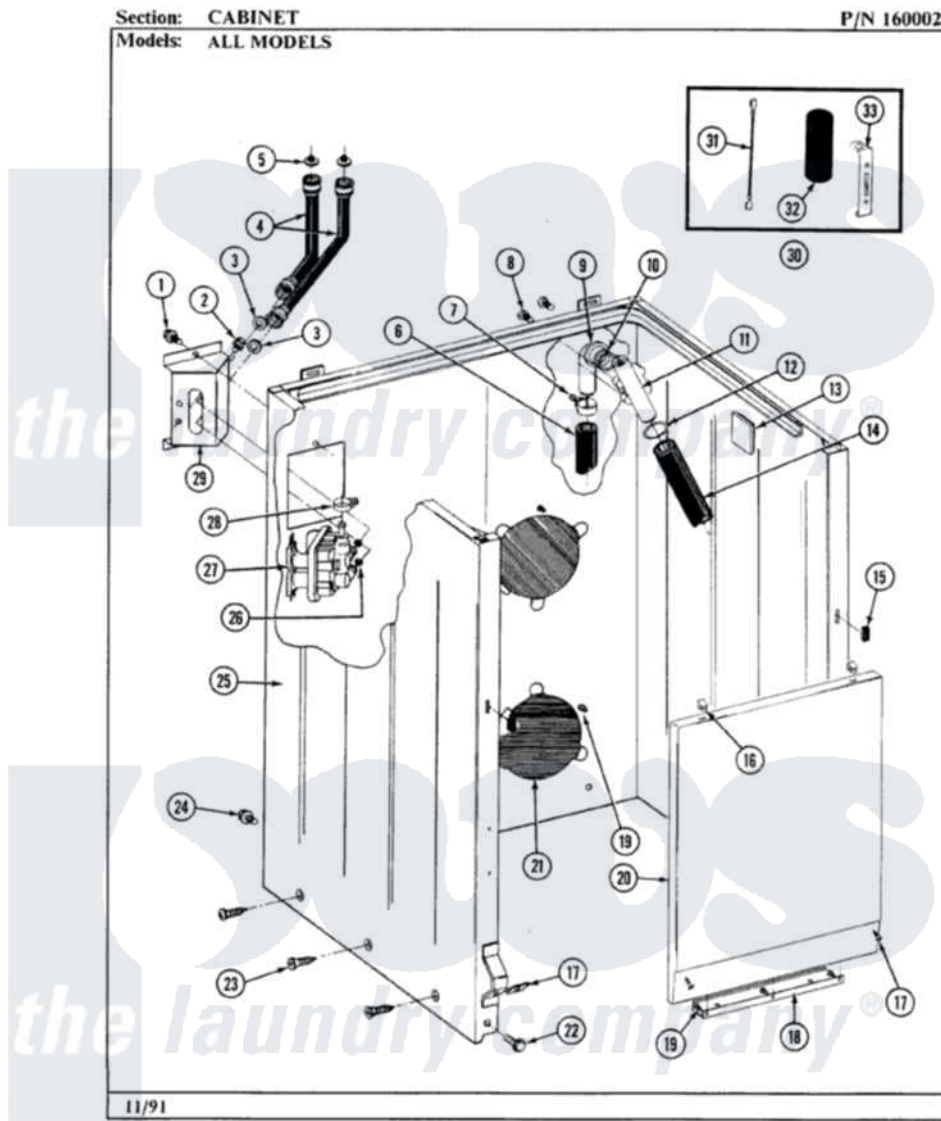

Maytag LA884 02 - CABINET

16

Maytag Residential Maytag LA884 Washer Parts Parts Diagram 02 - CABINET
Click on the part number to view part

| Item | Original Part Number | Replaced By | Status | Part Description |
|------|-------------------------|---------------------------|--------|-----------------------------|
| 1 | 212276 | W10116760 | | Screw |
| 2 | Y313561 | | | Screw---NA |
| 3 | Y013783 | | | Washer, Inlet Hose |
| 4 | 202860 | | | Inlet Hose Assembly |
| 5 | 200961 | 12001413 | | Strainer And Washer Kit |
| 6 | 215279 | 22003410 | | Hose, Drain |
| 7 | 200461 | 285655 | | Clamp, Hose |
| 8 | Y014874 | | | Screw, Idler Arm And Sleeve |
| 9 | 214764 | 208847 | | Elbow |
| 10 | 214765 | | | Gasket, Siphon Break |
| 11 | 206638 | | | Siphon Break |
| 12 | 200461 | 285655 | | Clamp, Hose |
| 13 | 215058 | | | Pad, Cabinet Bumper |
| 14 | 214767 | 22001448 | | Hose, Pump |
| 15 | 214376 | 22002331 | | Spacer, Front Panel |
| 16 | 212982 | 22001650 | | Fastener, Spring |

| | | | |
|----|-------------------------|--------------------------|---|
| 17 | 204439 | | Screw And Fstner Assembly |
| 18 | 213846 | | Guard, Belt |
| 19 | 211294 | 90767 | Screw, 8A X 3/8 HeX Washer Head Tapping |
| 20 | 212998L | Not Available | FRONT PANEL-ALMOND |
| 21 | 211878 | Not Available | PLATE, ACCESS |
| 22 | 213122 | 27001200 | Screw |
| 23 | 213007 | | Xfor Cabinet See Cabinet, Back |
| 24 | 213121 | 3400111 | Screw, 12-14 X 5/8 |
| 25 | 203319L | Not Available | (ALMOND) |
| 26 | 214337 | 96160 | Screen |
| 27 | 205613 | | Water Valve |
| 28 | 201575 | | Clamp, Hose |
| 29 | 214812 | 22002361 | Bracket, Water Valve |
| 30 | 206103 | | Capacitor Kit |
| 31 | 203237 | | No.17 Wire With Terminal |
| 32 | Y200832 | | Capacitor |
| 33 | 211149 | | Clip, Capacitor |