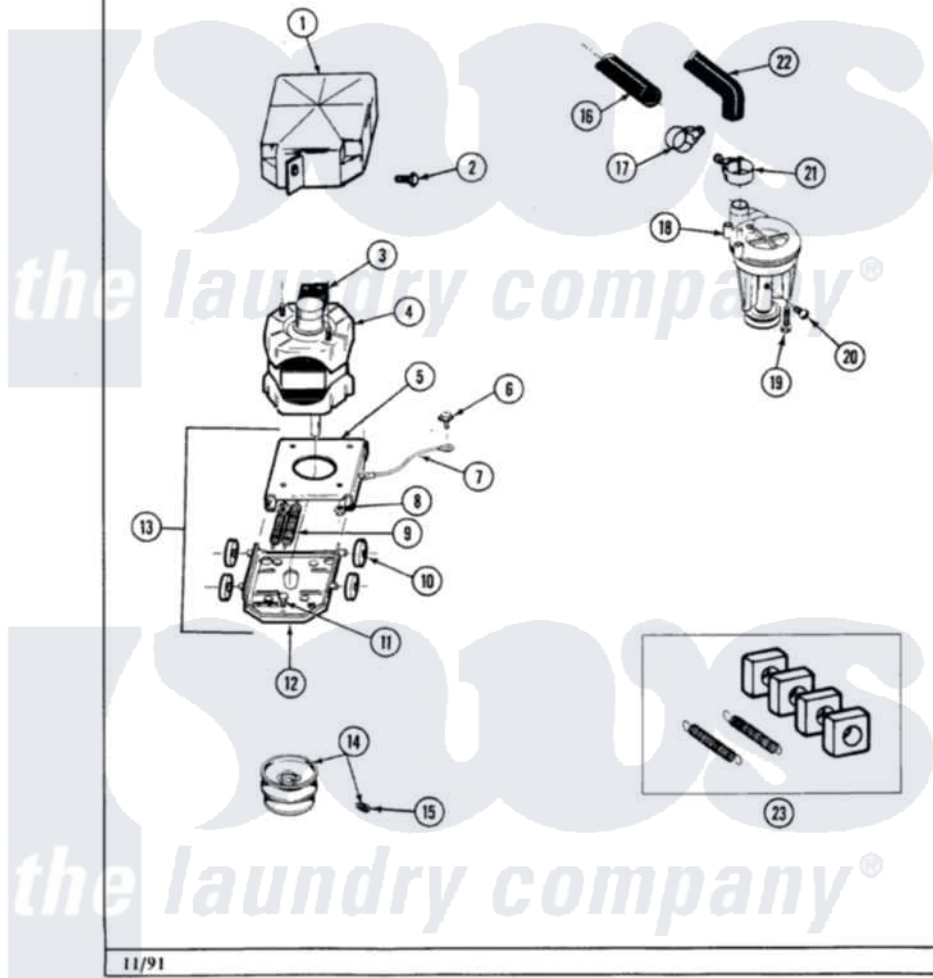

Maytag LA884 05 - MOTOR & PUMP ASSEMBLY

Section: MOTOR & PUMP ASSEMBLY

P/N 1600021

Models: ALL MODELS

11/91

28

Maytag Residential Maytag LA884 Washer Parts Parts Diagram 05 - MOTOR & PUMP ASSEMBLY

Click on the part number to view part

Item	Original Part Number	Replaced By	Status	Part Description
1	215098			Shield, Motor
2	213121	3400111		Screw, 12-14 X 5/8
3	205134		Not Available	MOTOR EXTERNAL START SWITCH
"	205131			Switch, Motor External Start
"	205132		Not Available	SWITCH, MOTOR EXTERNAL START No.201664-14,205463-4 & 201800-4
"	205133		Not Available	(PROD. IDNo. 2-1664-8 & 2-5463)
"	206504			Motor External Start Switch
4	201807	12002353		Motor-Drve
5	214956			Motor Mount Assembly
6	210186	3370225		Screw
7	901220			Ground Wire
8	Y311426	3400029		Nut, Adapter Plate
9	202718			Springs, Tension
10	204998	205000		Roller And Spring Kit 4+Spr

11	Y313561		Screw---NA
12	205908		Motor Mount Assembly
13	205999		Motor Mount Assembly
14	200816	6-2008160	Pulley- MO
15	Y053241		Set Screw, Motor Pulley
16	214767	22001448	Hose, Pump
17	200461	285655	Clamp, Hose
18	202203	6-2022030	Pump As Pa
19	211880		Screw, HeX Head No.10 X 1/2 Inc
20	Y015408	22003235	Screw, Bearing Insert
21	202574	3367052	Clamp, Hose
22	213045		Hose, Outer Tub Part Not Used
23	205000		Roller And Spring Kit 4+Spr