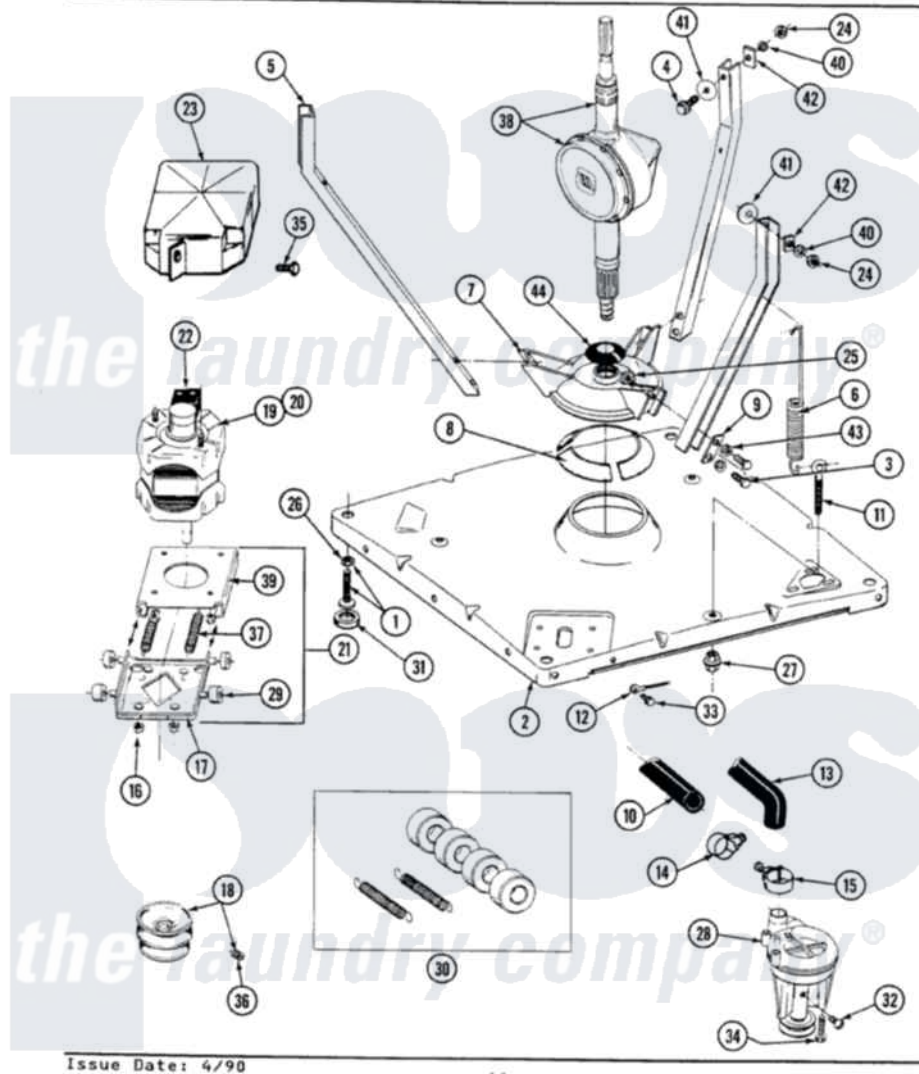

Maytag LA8840 01 - BASE, PUMP, MOTOR & COMPONENTS

SECTION: BASE, PUMP, MOTOR & COMPONENTS
 MODEL: ALL MODELS

Issue Date: 4/90

44

Maytag Residential Maytag LA8840 Washer Parts Parts Diagram 01 - BASE, PUMP, MOTOR & COMPONENTS
 Click on the part number to view part

Item	Original Part Number	Replaced By	Status	Part Description
1	Y302699	22003428		Leg, Adjustable
2	203274			Base With Damper Pads
3	Y015627			Screw- Hex
4	205254	W10175938		Bolt
"	200744	W10175939		Bolt
5	213053			Brace, Tub Part Not Used
6	213054			Centering Spring - 3 Used
7	203725			Damper W/Bolt And Clip
8	203956			Damper Pad Kit
9	213073			Washer, Double Brace
10	214767	22001448		Hose, Pump
11	213120	216416		Bolt, Eye/Centering Spring
12	204807			Ground Wire, Supp. Plte To Top Cover
13	213045			Hose, Outer Tub Part Not Used
14	200461	285655		Clamp, Hose