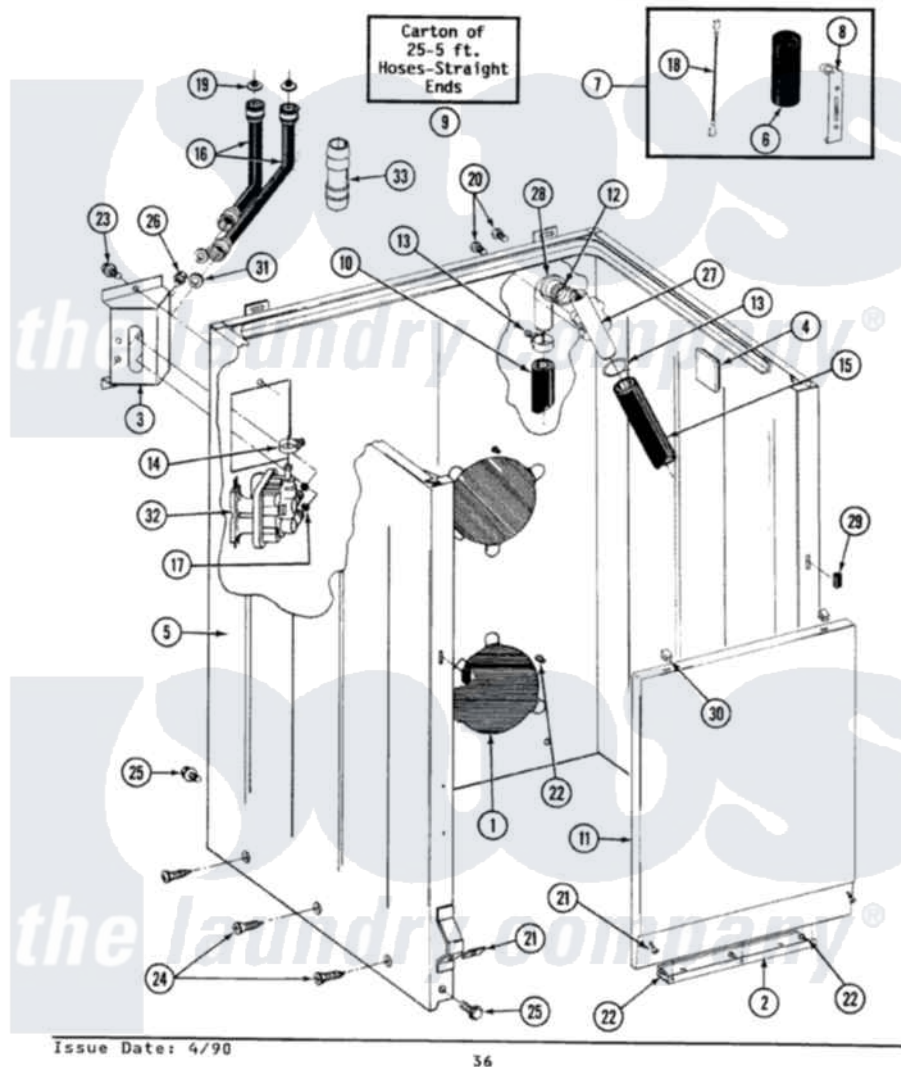

Maytag LA8840 02 - CABINET, WATER VALVE, HOSES & FRNT PANEL

SECTION: CABINET, WATER VALVE, HOSES & FRONT PANEL
 MODEL: ALL MODELS

Maytag Residential Maytag LA8840 Washer Parts Parts Diagram 02 - CABINET, WATER VALVE, HOSES & FRNT PANEL

Click on the part number to view part

Item	Original Part Number	Replaced By	Status	Part Description
1	211878		Not Available	PLATE, ACCESS
2	213846			Guard, Belt
3	214812	22002361		Bracket, Water Valve
4	215058			Pad, Cabinet Bumper
5	203319L		Not Available	(ALMOND)
6	Y200832			Capacitor
7	206103			Capacitor Kit
8	211149			Clip, Capacitor
9	202861	202860		Inlet Hose Assembly
10	215279	22003410		Hose, Drain
"	Y059149			(7/8" I.D. CARTON OF 50 FT.)
"	216017			Hose, Drain
11	212998L		Not Available	FRONT PANEL-ALMOND
12	214765			Gasket, Siphon Break
13	200908	285655		Clamp, Hose

"	200461	285655	Clamp, Hose
14	201575		Clamp, Hose
15	214767	22001448	Hose, Pump
16	205828	202860	Inlet Hose Assembly
"	202860		Inlet Hose Assembly
"	200681	21001467	Hose- 10'
"	200672	76314	Hose, Inlet 6 Ft. Hose With Elbow
"	200688	76314	Hose, Inlet 6 Ft. Hose With Elbow
17	214337	96160	Screen
18	203237		No.17 Wire With Terminal
19	200961	12001413	Strainer And Washer Kit
20	Y014874		Screw, Idler Arm And Sleeve
21	204439		Screw And Fstner Assembly
22	211294	90767	Screw, 8A X 3/8 HeX Washer Head Tapping
23	212276	W10116760	Screw
24	213007		Xfor Cabinet See Cabinet, Back
25	213121	3400111	Screw, 12-14 X 5/8
"	213122	27001200	Screw
26	Y313561		Screw----NA
27	206638		Siphon Break
28	214764	208847	Elbow
"	Y216016	W10116738	Elbow
29	214376	22002331	Spacer, Front Panel
30	212982	22001650	Fastener, Spring
31	Y013783		Washer, Inlet Hose
32	205613		Water Valve
33	Y216015		Coupling, Hose