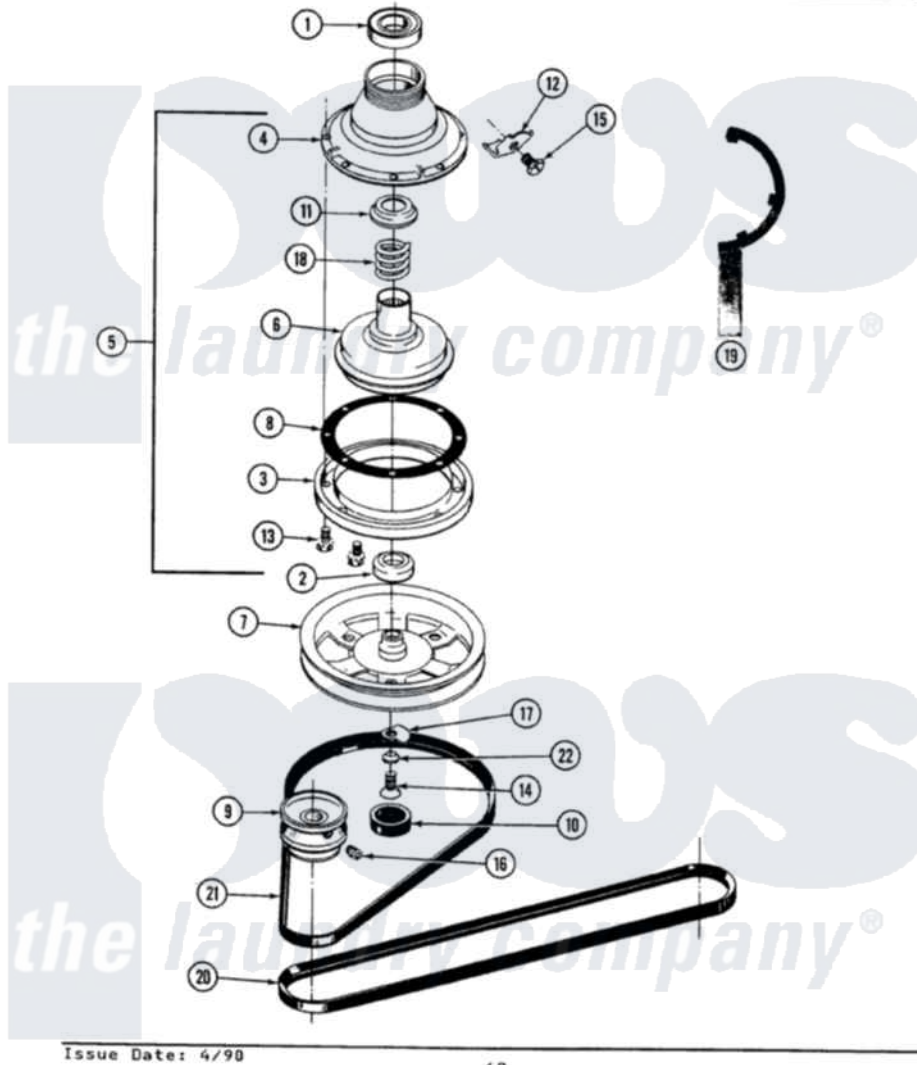

Maytag LA8840 03 - CLUTCH, BRAKE & BELTS

SECTION: CLUTCH, BRAKE & BELTS
 MODEL: ALL MODELS

Maytag Residential Maytag LA8840 Washer Parts Parts Diagram 03 - CLUTCH, BRAKE & BELTS
 Click on the part number to view part

Item	Original Part Number	Replaced By	Status	Part Description
1	Y200720	22003441		Bearing, Rear
2	200835			Bearing, Brake Rotor
3	211043	6-2011900		Brake Asse
4	211045	6-2011900		Brake Asse
5	201190	6-2011900		Brake Asse
6	201126	6-2011900		Brake Asse
7	211059	6-2301530		Pulley
8	211042	6-2011900		Brake Asse
9	200816	6-2008160		Pulley- MO
10	211038		Not Available	CAP, OIL RETAINER
11	211039	6-2011900		Brake Asse
12	213325			Clip, Retaining
13	211000			SCREW, BRAKE DRUM (HEX HEAD)
14	211375	681582		Screw
15	213326			Bolt, Sems Retaining Clip
16	Y053241			Set Screw, Motor Pulley

17	211089		Lug, Stop Pulley
18	211041	6-2011900	Brake Asse
19	Y038315	038315	Tool
20	211124		Part Not Used
21	211125		V Belt, Drive Pulley
22	211090	22003555	Washer, Stop Lug