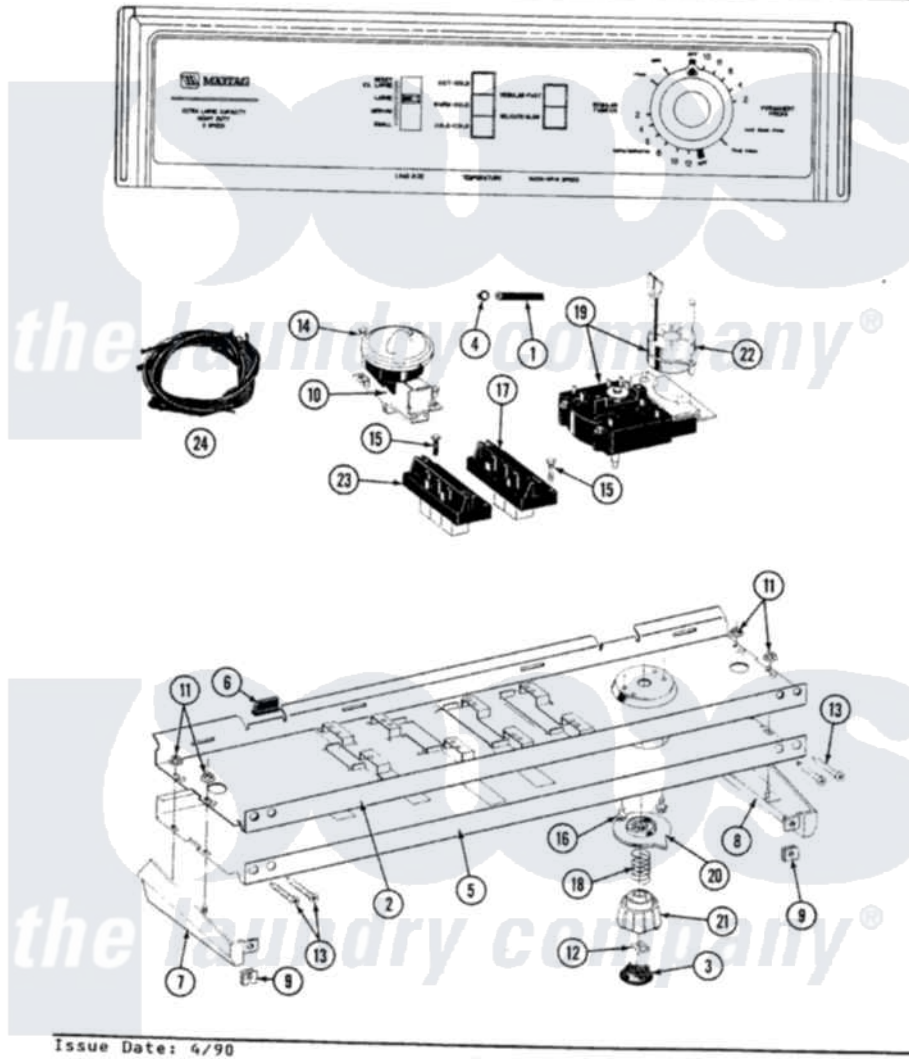

Maytag LA8840 04 - CONTROL PANEL

SECTION: CONTROL PANEL
 MODEL: A8800 A8820 A8840

Issue Date: 4/90

Maytag Residential Maytag LA8840 Washer Parts Parts Diagram 04 - CONTROL PANEL
 Click on the part number to view part

Item	Original Part Number	Replaced By	Status	Part Description
1	212942	22001619		Tube, Water Level Switch
2	214809			Back Up Plate
3	215821		Not Available	CAP, KNOB
4	410296	596669		Clamp, Manifold
5	208115		Not Available	FACIA A8840/8820
"	207391			Control Panel
6	214897			Pad, Control Panel
7	207215		Not Available	END CAP LH
8	207216		Not Available	END CAP RH
9	214894			Fastener, End Cap
10	207360			Infinite Level Press Switch
11	214872			Palnut, End Cap Note: Nut, Lamp Holder
12	211605			Bezel, Timer Dial
13	210932			Screw, No.8 X 9/16 Ctsk Note: Screw, Inlet Duct
14	211168	W10139210		Screw, 8-18 X 5/16

15	213117	67006908	Screw, Ice Rack
16	213966	3400014	Screw
17	207370		Speed Control Switch - 2 Butto
18	211065		Spring, Index Wheel
19	207374	Not Available	TIMER
"	208120	Not Available	TIMER
20	215827	Not Available	TIMER DIAL SKIRT
21	215828		Knob, Timer
22	205033	22205033	Motor- Tim
23	207368	Not Available	TEMP CONTROL SWITCH - 3 BUTTON
"	207367	Not Available	TEMP CONTROL SWITCH - 4 BUTTON
24	207384	Not Available	WIRE HARNESS
"	207381	Not Available	WIRE HARNESS