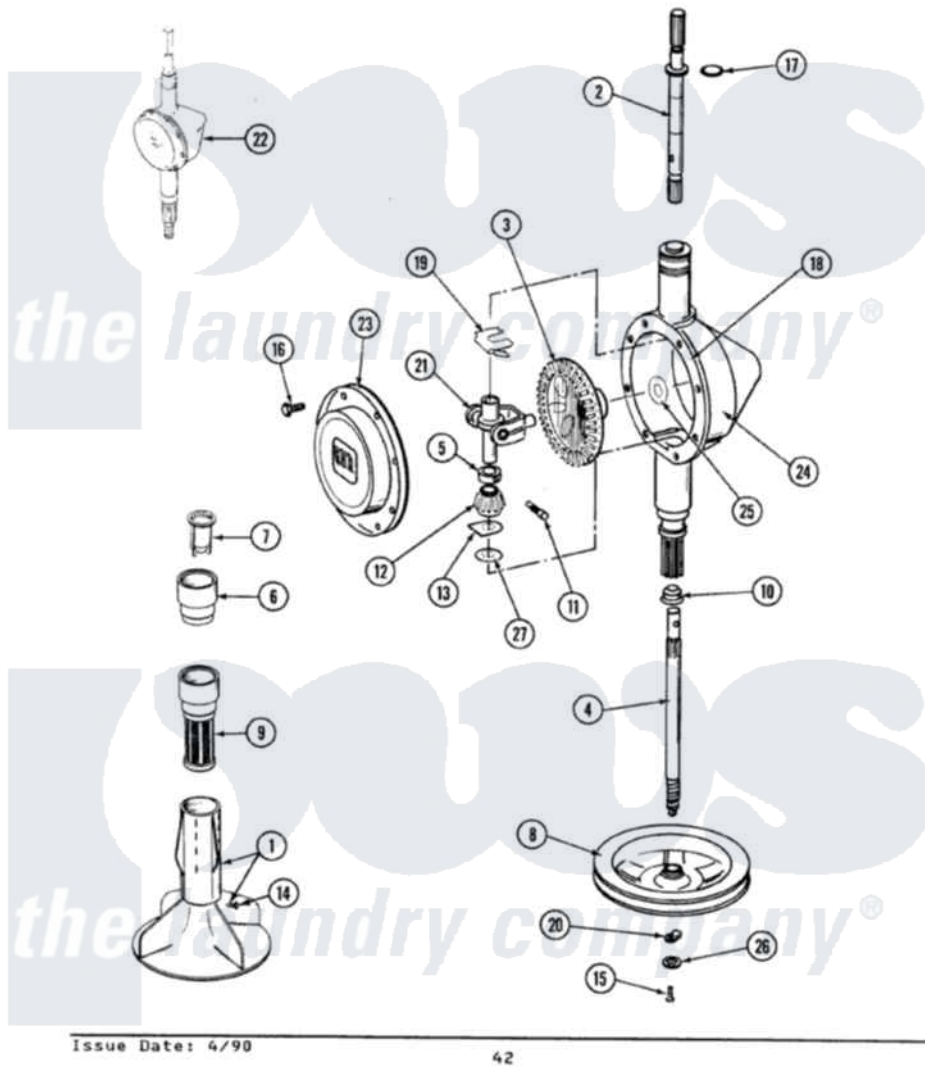

Maytag LA8840 05 - ORBITAL TRANSMISSION

SECTION: ORBITAL TRANSMISSION
MODEL: ALL MODELS

Issue Date: 4/90

42

Maytag [Residential Maytag LA8840 Washer Parts](#) Parts Diagram 05 - ORBITAL TRANSMISSION
Click on the part number to view part

Item	Original Part Number	Replaced By	Status	Part Description
1	207228			Agitator W/Lock Screw
2	207153	6-2097820		Kit- Shaft
3	206713	6-2067130		Gear- Beve
4	215410	12001450		Ctr Shaft W/Collar Andkeeper-Dp
5	215415		Not Available	COLLAR, LOWER
7	215733			Dispensing Cup
8	211059	6-2301530		Pulley
9	207426			Lint Filter Deep
10	206602	207843		Lip Seal Repair Kit
11	Y206629			Pin, Collar
12	215401	W10221114		Pinion
13	215395			Plate, Clutch
14	206478		Not Available	SCREW & WASHER FOR AGITATOR
15	211375	681582		Screw
16	215417		Not Available	SCREW, TRANSMISSION

16	213417	Not Available	COVER
17	210690		Seal, Rubber
18	Y058700	675652	Adhesive
19	215581		Spring, Agitator Shaft
20	211089		Lug, Stop Pulley
21	206685	6-2066850	Yoke
22	206707	6-2097750	Trans Dee
23	206628		Cover, Transmission
24	206624	6-2097750	Trans Dee
25	215394		Washer, Bevel Gear
26	211090	22003555	Washer, Stop Lug
27	211483	6-2114830	Washer- SP