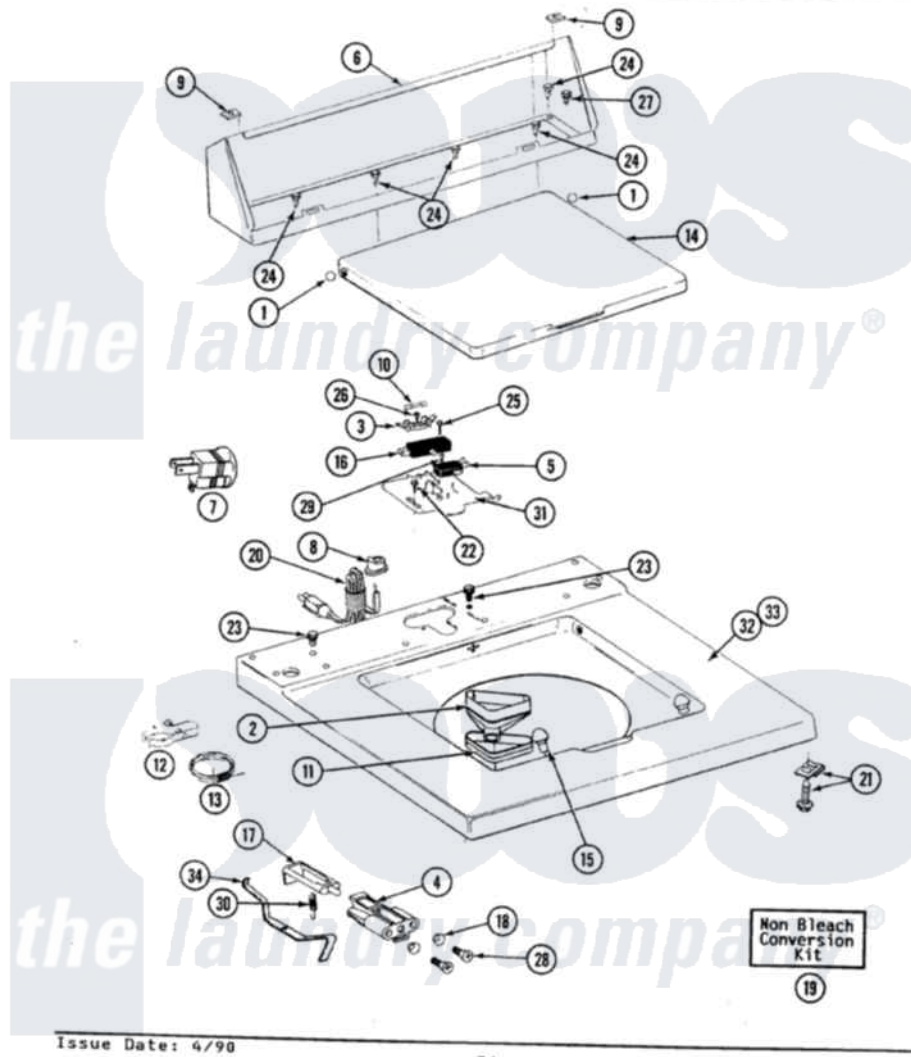

# Maytag LA8840 06 - TOP COVER, CONSOLE & LID SWITCH

SECTION: TOP COVER, CONSOLE & LID SWITCH  
 MODEL: ALL MODELS

Issue Date: 4/98

34

Maytag Residential Maytag LA8840 Washer Parts Parts Diagram 06 - TOP COVER, CONSOLE & LID SWITCH  
 Click on the part number to view part

Item	Original Part Number	Replaced By	Status	Part Description
1	<a href="#">211726</a>			Hinge, Ball Lid
2	<a href="#">215578</a>			Bleach Inlet Almond
3	<a href="#">207167</a>			Block, Fuse
4	216256		Not Available	BRACKET, UNBALANCE
"	214279	<a href="#">204968</a>		Plunger And Bracket Assembly--W
5	<a href="#">207166</a>			Switch, Check
6	205635L		Not Available	CONSOLE (ALM)
7	<a href="#">Y201808</a>			Converter
8	<a href="#">211881</a>			Grommet, Cord Part Not Used-Gas Models Only
9	<a href="#">215075</a>			Fastener, Control Panel To Console
10	207168	<a href="#">22001682</a>		Switch Assembly, Lid W/4amp Fuse
11	<a href="#">214436</a>			Gasket
12	<a href="#">301548</a>			Clamp, Ground Wire
13	<a href="#">311155</a>			Ground Wire And Clamp