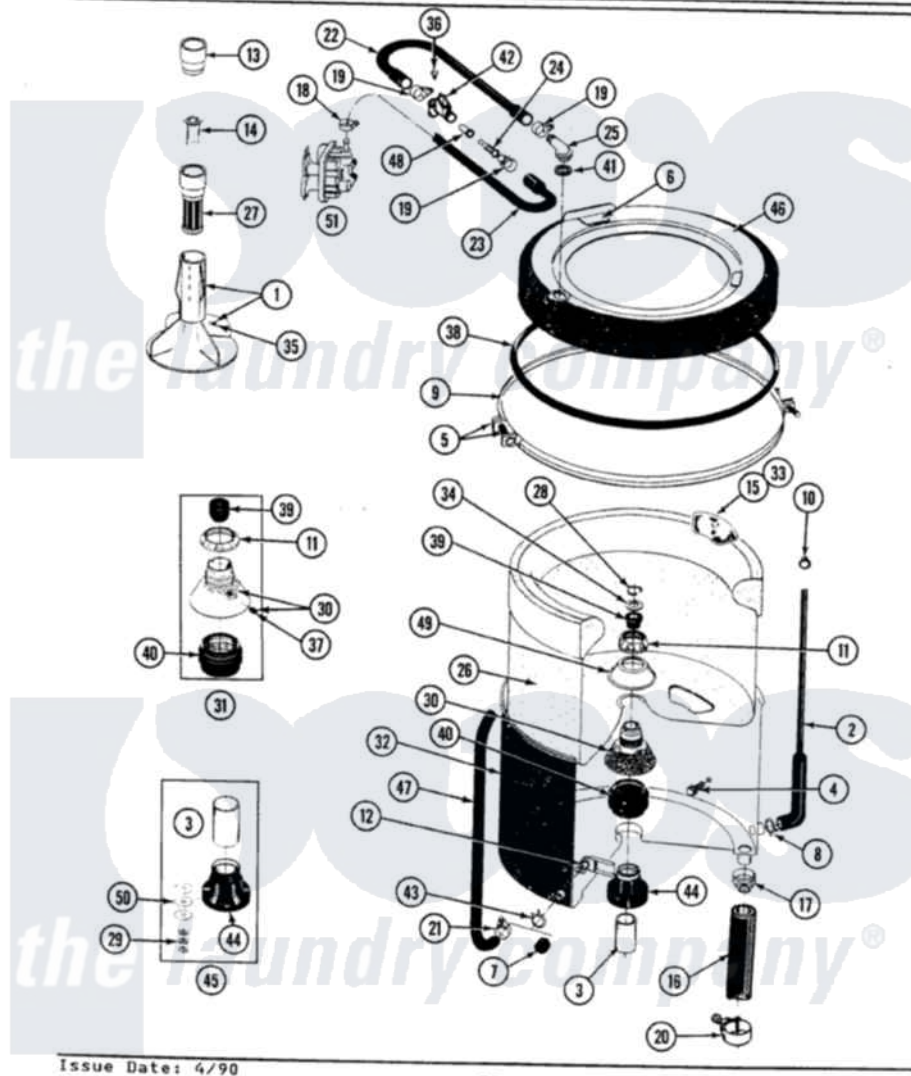

# Maytag LA8840 07 - TUB, AGITATOR, MOUNTING STEM & SEAL

SECTION: TUB AGITATOR, MOUNTING STEM & SEAL  
 MODEL: ALL MODELS

Issue Date: 4/90

38

Maytag Residential Maytag LA8840 Washer Parts Parts Diagram 07 - TUB, AGITATOR, MOUNTING STEM & SEAL  
 Click on the part number to view part

Item	Original Part Number	Replaced By	Status	Part Description
1	<a href="#">207228</a>			Agitator W/Lock Screw
2	212942	<a href="#">22001619</a>		Tube, Water Level Switch
3	<a href="#">211130</a>			Bearing Liner, Tub Bearing
4	200744	<a href="#">W10175939</a>		Bolt
"	205254	<a href="#">W10175938</a>		Bolt
5	<a href="#">205529</a>			Nut And Bolt Kit For Tub Clam
6	<a href="#">215232</a>			Bumper, Unbalance
8	<a href="#">211641</a>			Clamp, 1-1/16"
9	<a href="#">200846</a>			Clamp - Tub Cover
10	410296	<a href="#">596669</a>		Clamp, Manifold
11	211047	<a href="#">6-2110472</a>		Nut- Clamp
12	<a href="#">214434</a>			Spout, Deflector
14	<a href="#">215733</a>			Dispensing Cup
16	<a href="#">213045</a>			Hose, Outer Tub Part Not Used
17	200900	<a href="#">616099</a>		Clamp
18	<a href="#">201575</a>			Clamp, Hose