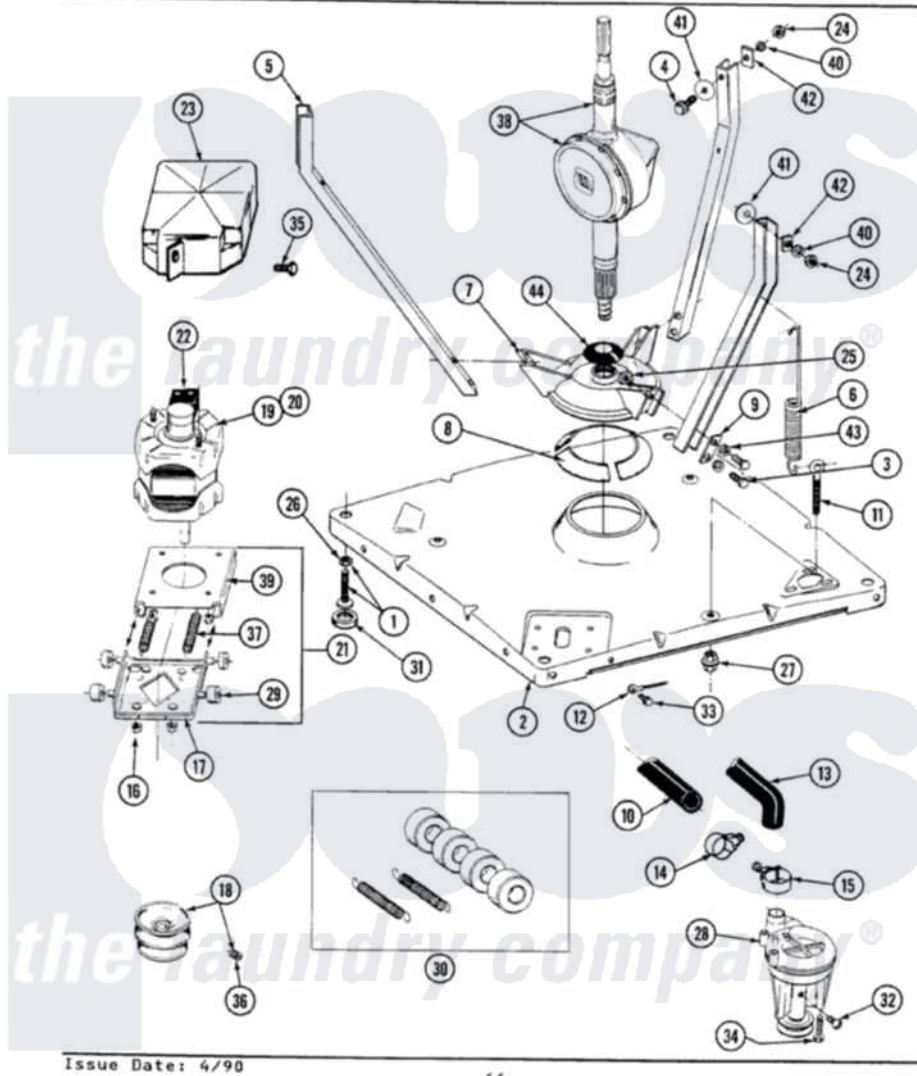

Maytag LA9200 01 - BASE, PUMP, MOTOR & COMPONENTS

SECTION: BASE, PUMP, MOTOR & COMPONENTS
 MODEL: ALL MODELS

Issue Date: 4/90

44

Maytag Residential Maytag LA9200 Washer Parts Parts Diagram 01 - BASE, PUMP, MOTOR & COMPONENTS
 Click on the part number to view part

Item	Original Part Number	Replaced By	Status	Part Description
1	Y302699	22003428		Leg, Adjustable
2	203274			Base With Damper Pads
3	Y015627			Screw- Hex
4	205254	W10175938		Bolt
"	200744	W10175939		Bolt
5	213053			Brace, Tub Part Not Used
6	213054			Centering Spring - 3 Used
7	203725			Damper W/Bolt And Clip
8	203956			Damper Pad Kit
9	213073			Washer, Double Brace
10	214767	22001448		Hose, Pump
11	213120	216416		Bolt, Eye/Centering Spring
12	204807			Ground Wire, Supp. Plte To Top Cover
13	213045			Hose, Outer Tub Part Not Used
14	200461	285655		Clamp, Hose