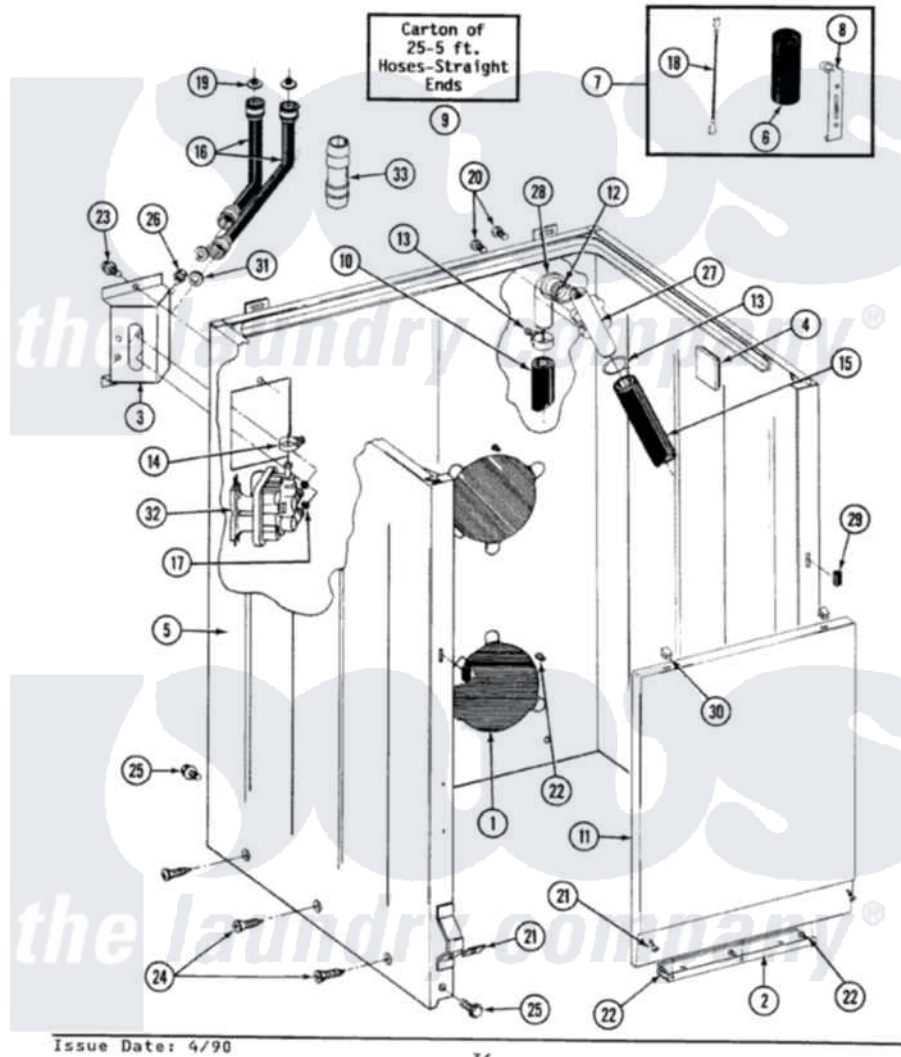

# Maytag LA9200 02 - CABINET, WATER VALVE, HOSES & FRNT PANEL

SECTION: CABINET, WATER VALVE, HOSES & FRONT PANEL  
 MODEL: ALL MODELS

Maytag Residential Maytag LA9200 Washer Parts Parts Diagram 02 - CABINET, WATER VALVE, HOSES & FRNT PANEL

Click on the part number to view part

Item	Original Part Number	Replaced By	Status	Part Description
1	211878		Not Available	PLATE, ACCESS
2	<a href="#">213846</a>			Guard, Belt
3	214812	<a href="#">22002361</a>		Bracket, Water Valve
4	<a href="#">215058</a>			Pad, Cabinet Bumper
5	203319L		Not Available	(ALMOND)
6	<a href="#">Y200832</a>			Capacitor
7	<a href="#">206103</a>			Capacitor Kit
8	<a href="#">211149</a>			Clip, Capacitor
9	202861	<a href="#">202860</a>		Inlet Hose Assembly
10	215279	<a href="#">22003410</a>		Hose, Drain
"	<a href="#">Y059149</a>			(7/8" I.D. CARTON OF 50 FT.)
"	<a href="#">216017</a>			Hose, Drain
11	212998L		Not Available	FRONT PANEL-ALMOND
12	<a href="#">214765</a>			Gasket, Siphon Break
13	200908	<a href="#">285655</a>		Clamp, Hose