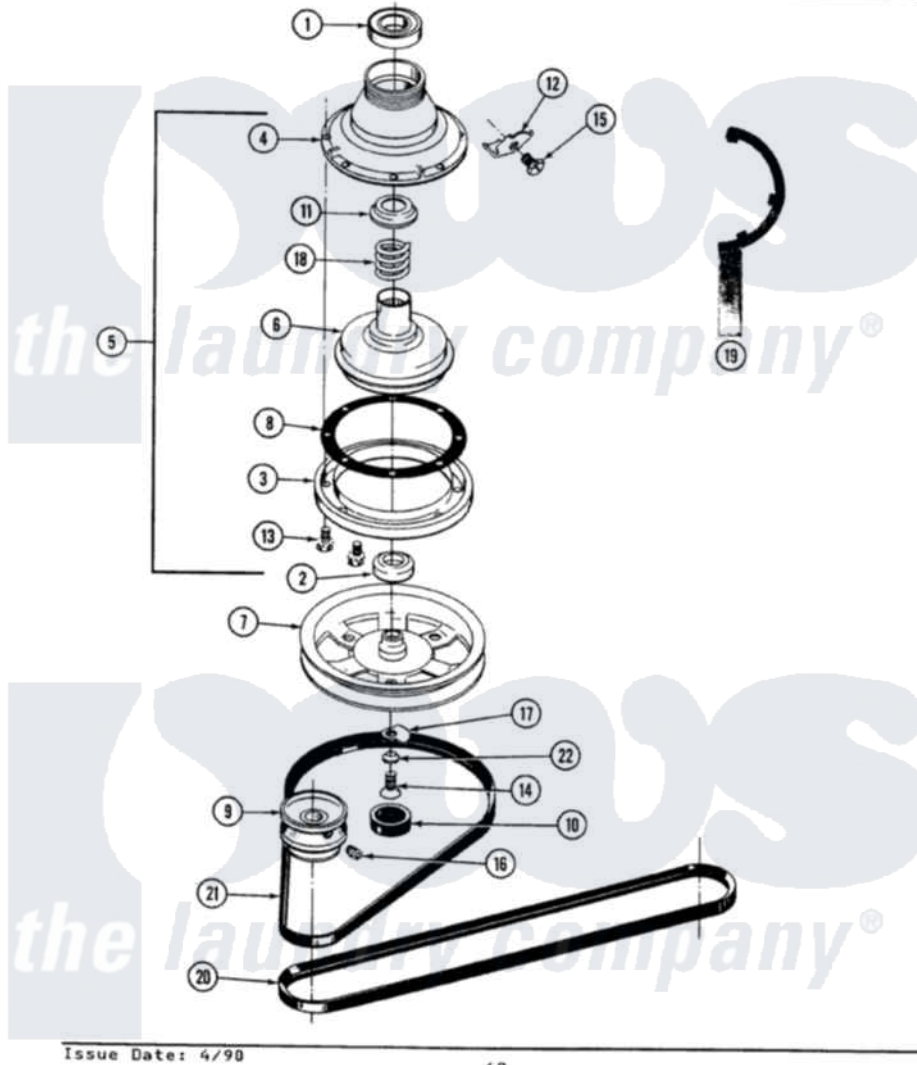

# Maytag LA9200 03 - CLUTCH, BRAKE & BELTS

SECTION: CLUTCH, BRAKE & BELTS  
 MODEL: ALL MODELS

Maytag Residential Maytag LA9200 Washer Parts Parts Diagram 03 - CLUTCH, BRAKE & BELTS  
 Click on the part number to view part

Item	Original Part Number	Replaced By	Status	Part Description
1	Y200720	<a href="#">22003441</a>		Bearing, Rear
2	<a href="#">200835</a>			Bearing, Brake Rotor
3	211043	<a href="#">6-2011900</a>		Brake Asse
4	211045	<a href="#">6-2011900</a>		Brake Asse
5	201190	<a href="#">6-2011900</a>		Brake Asse
6	201126	<a href="#">6-2011900</a>		Brake Asse
7	211059	<a href="#">6-2301530</a>		Pulley
8	211042	<a href="#">6-2011900</a>		Brake Asse
9	200816	<a href="#">6-2008160</a>		Pulley- MO
10	211038		Not Available	CAP, OIL RETAINER
11	211039	<a href="#">6-2011900</a>		Brake Asse
12	<a href="#">213325</a>			Clip, Retaining
13	211000			SCREW, BRAKE DRUM (HEX HEAD)
14	211375	<a href="#">681582</a>		Screw
15	<a href="#">213326</a>			Bolt, Sems Retaining Clip
16	<a href="#">Y053241</a>			Set Screw, Motor Pulley

17	<a href="#">211089</a>		Lug, Stop Pulley
18	211041	<a href="#">6-2011900</a>	Brake Asse
19	Y038315	<a href="#">038315</a>	Tool
20	<a href="#">211124</a>		Part Not Used
21	<a href="#">211125</a>		V Belt, Drive Pulley
22	211090	<a href="#">22003555</a>	Washer, Stop Lug