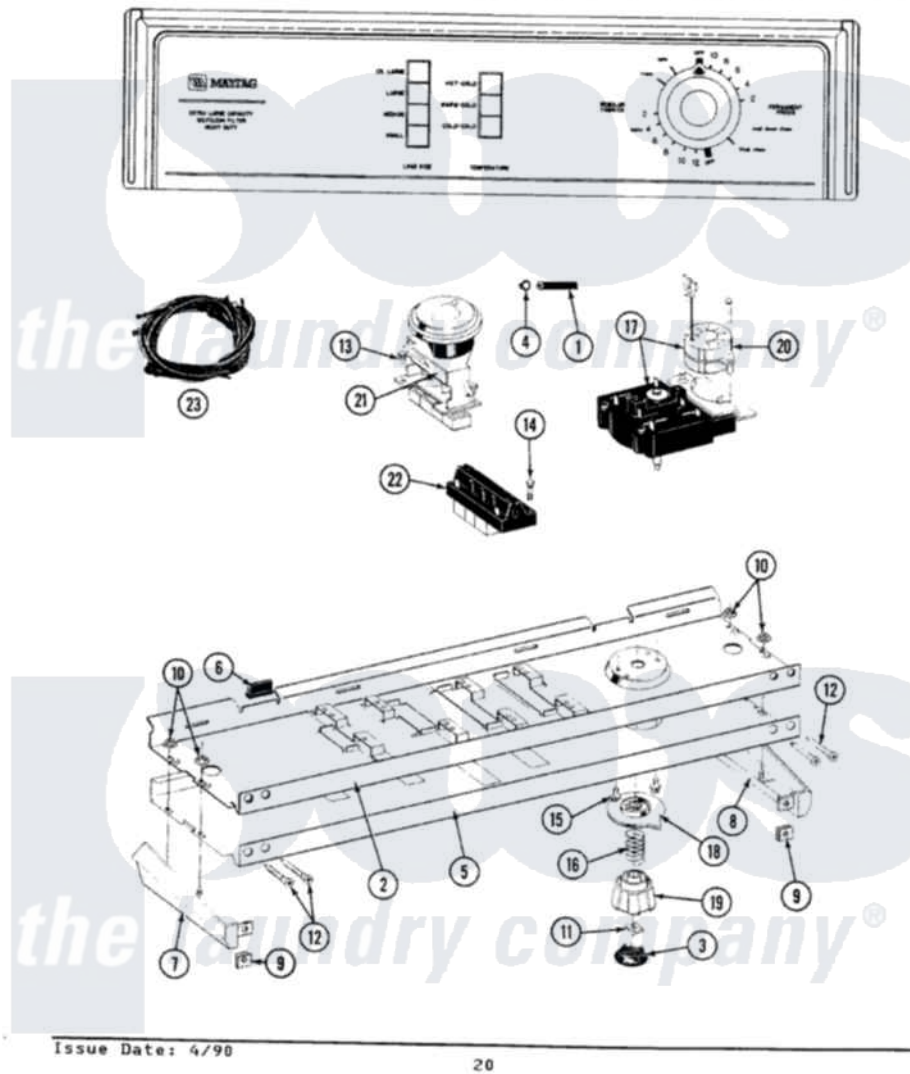

# Maytag LA9200 04 - CONTROL PANEL

SECTION: CONTROL PANEL  
MODEL: A9200

Issue Date: 4/90

20

Maytag Residential Maytag LA9200 Washer Parts Parts Diagram 04 - CONTROL PANEL  
Click on the part number to view part

Item	Original Part Number	Replaced By	Status	Part Description
1	212942	<a href="#">22001619</a>		Tube, Water Level Switch
2	<a href="#">214818</a>			Back Up Plate
3	215821		Not Available	CAP, KNOB
4	410296	<a href="#">596669</a>		Clamp, Manifold
5	<a href="#">207390</a>			Control Panel
"	<a href="#">208114</a>			Facia A9200
6	<a href="#">214897</a>			Pad, Control Panel
7	207215		Not Available	END CAP LH
8	207216		Not Available	END CAP RH
9	<a href="#">214894</a>			Fastener, End Cap
10	<a href="#">214872</a>			Palnut, End Cap Note: Nut, Lamp Holder
11	<a href="#">211605</a>			Bezel, Timer Dial
12	<a href="#">210932</a>			Screw, No.8 X 9/16 Ctsk Note: Screw, Inlet Duct
13	211168	<a href="#">W10139210</a>		Screw, 8-18 X 5/16
14	213117	<a href="#">67006908</a>		Screw, Ice Rack

15	213966	<a href="#">3400014</a>	Screw
16	<a href="#">211065</a>		Spring, Index Wheel
17	<a href="#">207379</a>		Timer
"	<a href="#">207378</a>		Timer
18	215827	Not Available	TIMER DIAL SKIRT
19	<a href="#">215828</a>		Knob, Timer
20	205033	<a href="#">22205033</a>	Motor- Tim
21	<a href="#">207361</a>		4 Level Pressure Switch
22	207368	Not Available	TEMP CONTROL SWITCH - 3 BUTTON
"	207367	Not Available	TEMP CONTROL SWITCH - 4 BUTTON
23	<a href="#">207383</a>		Wire Harness
"	<a href="#">207382</a>		Wire Harness