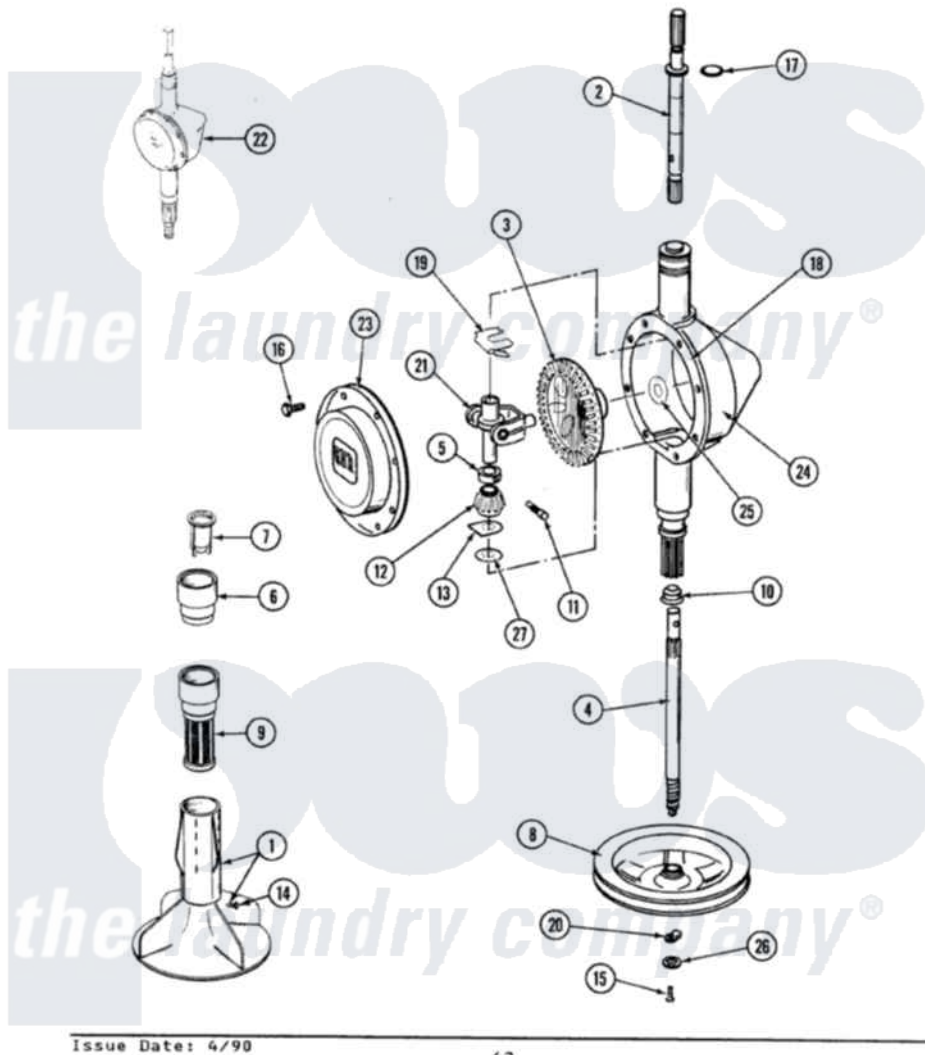

Maytag LA9200 06 - ORBITAL TRANSMISSION

SECTION: ORBITAL TRANSMISSION
 MODEL: ALL MODELS

Issue Date: 4/90

42

Maytag [Residential Maytag LA9200 Washer Parts](#) Parts Diagram 06 - ORBITAL TRANSMISSION
 Click on the part number to view part

Item	Original Part Number	Replaced By	Status	Part Description
1	207228			Agitator W/Lock Screw
2	207153	6-2097820		Kit- Shaft
3	206713	6-2067130		Gear- Beve
4	215410	12001450		Ctr Shaft W/Collar Andkeeper-Dp
5	215415		Not Available	COLLAR, LOWER
6	215721			Dispensing Cap
7	215733			Dispensing Cup
8	211059	6-2301530		Pulley
9	207426			Lint Filter Deep
"	207657			Lint Filter Deep
10	206602	207843		Lip Seal Repair Kit
11	Y206629			Pin, Collar
12	215401	W10221114		Pinion
13	215395			Plate, Clutch
14	206478		Not Available	SCREW & WASHER FOR AGITATOR

15	211375	681582		Screw
16	215417		Not Available	SCREW, TRANSMISSION COVER
17	210690			Seal, Rubber
18	Y058700	675652		Adhesive
19	215581			Spring, Agitator Shaft
20	211089			Lug, Stop Pulley
21	206685	6-2066850		Yoke
22	206707	6-2097750		Trans Dee
23	206628			Cover, Transmission
24	206624	6-2097750		Trans Dee
25	215394			Washer, Bevel Gear
26	211090	22003555		Washer, Stop Lug
27	211483	6-2114830		Washer- SP