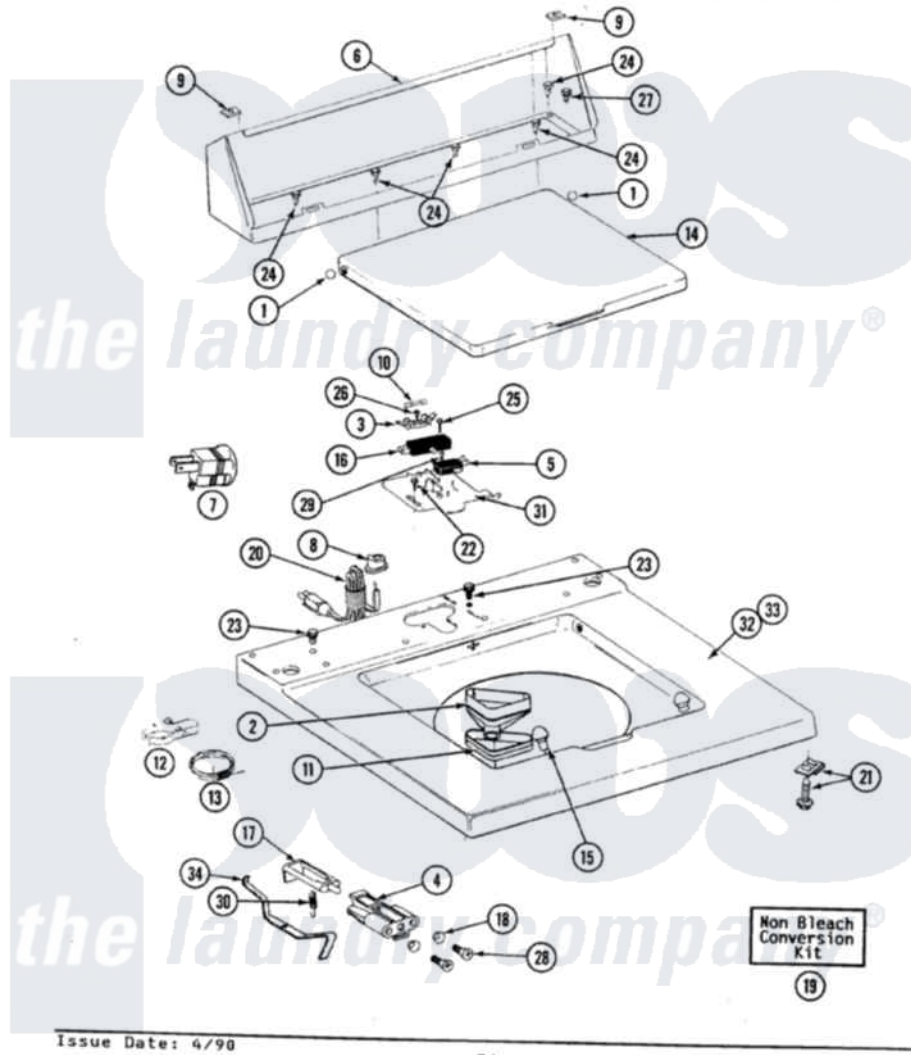

Maytag LA9200 07 - TOP COVER, CONSOLE & LID SWITCH

SECTION: TOP COVER, CONSOLE & LID SWITCH
 MODEL: ALL MODELS

Issue Date: 4/98

34

Maytag Residential Maytag LA9200 Washer Parts Parts Diagram 07 - TOP COVER, CONSOLE & LID SWITCH
 Click on the part number to view part

Item	Original Part Number	Replaced By	Status	Part Description
1	211726			Hinge, Ball Lid
2	215578			Bleach Inlet Almond
3	207167			Block, Fuse
4	216256		Not Available	BRACKET, UNBALANCE
"	214279	204968		Plunger And Bracket Assembly--W
5	207166			Switch, Check
6	205635L		Not Available	CONSOLE (ALM)
7	Y201808			Converter
8	211881			Grommet, Cord Part Not Used-Gas Models Only
9	215075			Fastener, Control Panel To Console
10	207168	22001682		Switch Assembly, Lid W/4amp Fuse
11	214436			Gasket
12	301548			Clamp, Ground Wire
13	311155			Ground Wire And Clamp

14	212073L		Not Available	LID-ALMOND
15	212716			Bumper, Lid
16	205415	279347		Switch-Lid
17	215700		Not Available	LID SWITCH PLUNGER
"	208591		Not Available	KIT, PLUNGER & BRACKET
18	211500			Washer, Bracket To Top Cover
19	205997			Non-Bleach Conversion Kit
20	204590			Cord, Power
21	204445			Screw And Fastener Assembly
22	207159	489355		Screw, 8 X 1/2
23	210186	3370225		Screw
24	211294	90767		Screw, 8A X 3/8 HeX Washer Head Tapping
25	213501			Screw, No.6-20 X 1-1/8 Inch
26	215705	Y311711		Screw, Fuse Block
27	Y313559			Screw
28	910182	25-7809		Screw, No.6-20 1/2 Flthd Torx
29	912012	3400409		Screw
30	213720			Spring, Lid Switch
31	Y215699	22001678		Bracket, Switch And Fuse
32	207170			Top Cover
"	207170L			Top Cover Assembly ALM--- NA
33	207172L			Top Cover Assembly ALM--- NA
34	215704			Lever, Unbalance