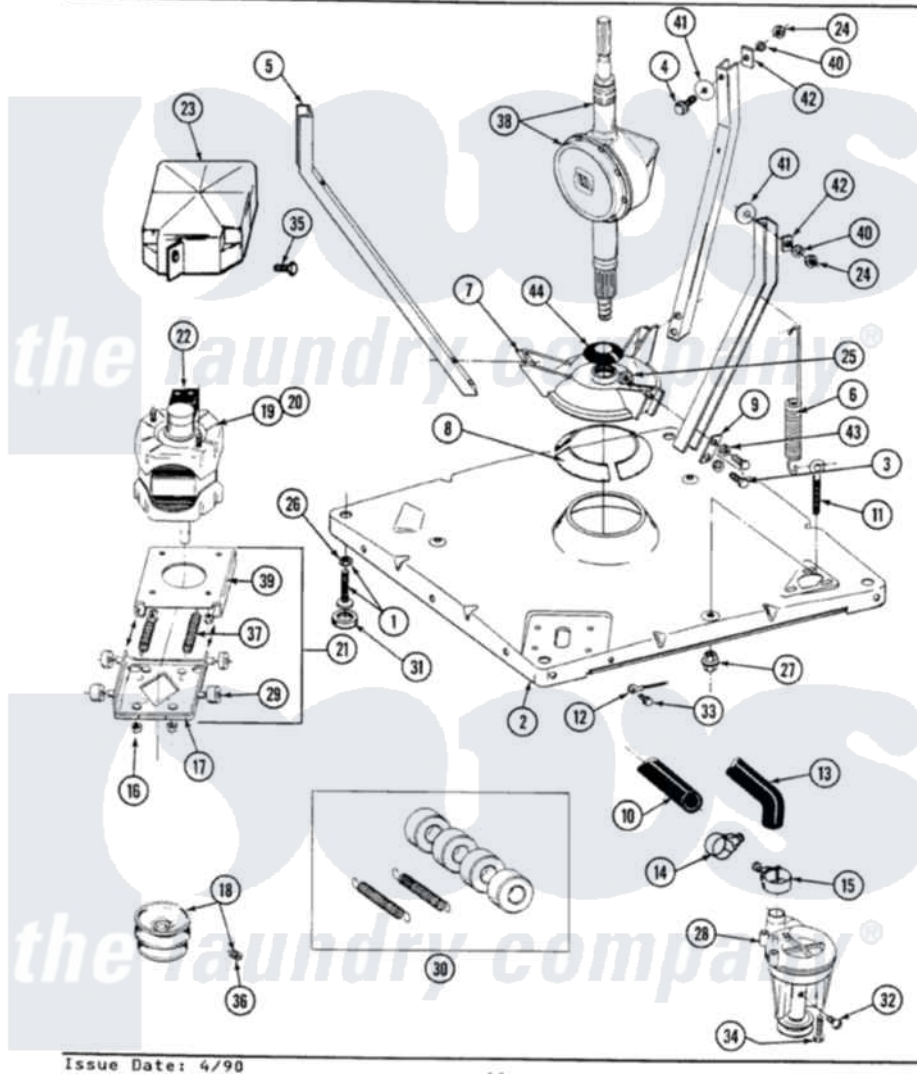

# Maytag LA9300 01 - BASE, PUMP, MOTOR & COMPONENTS

SECTION: BASE, PUMP, MOTOR & COMPONENTS  
 MODEL: ALL MODELS

Issue Date: 4/90

44

Maytag Residential Maytag LA9300 Washer Parts Parts Diagram 01 - BASE, PUMP, MOTOR & COMPONENTS  
 Click on the part number to view part

Item	Original Part Number	Replaced By	Status	Part Description
1	Y302699	<a href="#">22003428</a>		Leg, Adjustable
2	<a href="#">203274</a>			Base With Damper Pads
3	<a href="#">Y015627</a>			Screw- Hex
4	205254	<a href="#">W10175938</a>		Bolt
"	200744	<a href="#">W10175939</a>		Bolt
5	<a href="#">213053</a>			Brace, Tub Part Not Used
6	<a href="#">213054</a>			Centering Spring - 3 Used
7	<a href="#">203725</a>			Damper W/Bolt And Clip
8	<a href="#">203956</a>			Damper Pad Kit
9	<a href="#">213073</a>			Washer, Double Brace
10	214767	<a href="#">22001448</a>		Hose, Pump
11	213120	<a href="#">216416</a>		Bolt, Eye/Centering Spring
12	<a href="#">204807</a>			Ground Wire, Supp. Plte To Top Cover
13	<a href="#">213045</a>			Hose, Outer Tub Part Not Used
14	200461	<a href="#">285655</a>		Clamp, Hose