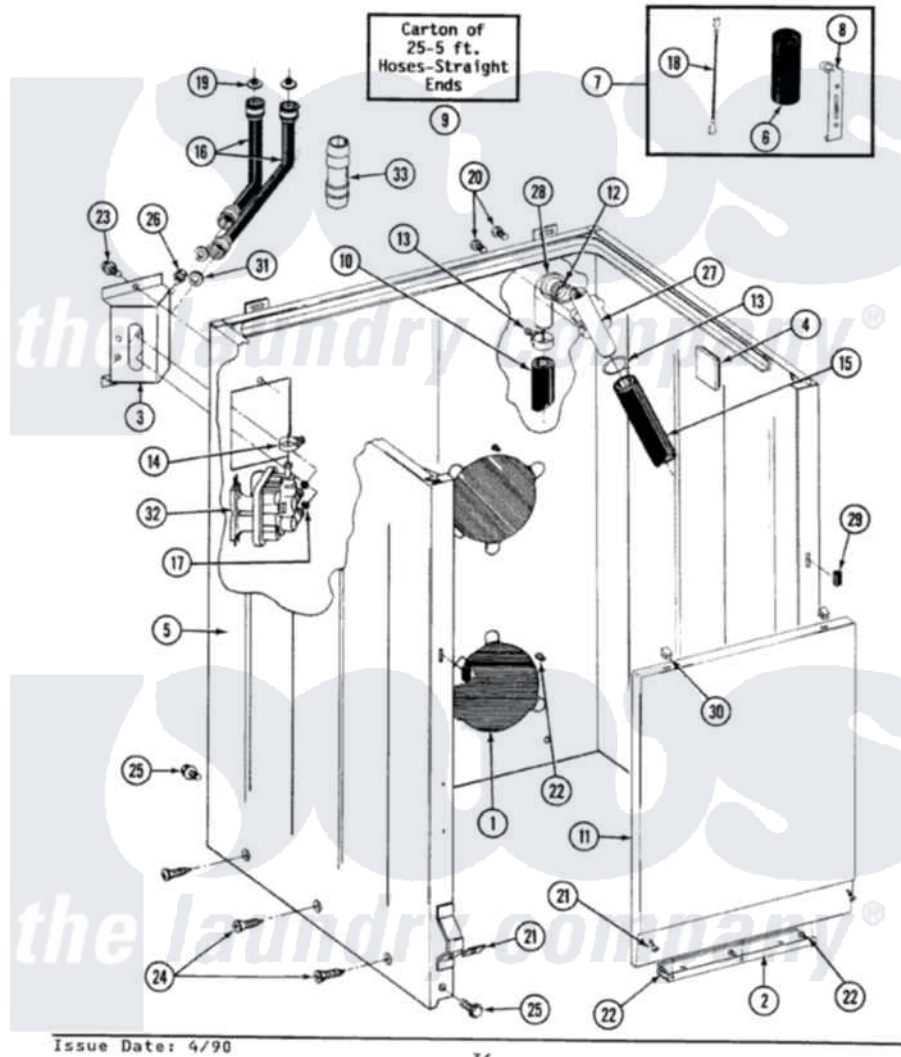

Maytag LA9300 02 - CABINET, WATER VALVE, HOSES & FRNT PANEL

SECTION: CABINET, WATER VALVE, HOSES & FRONT PANEL
 MODEL: ALL MODELS

Maytag Residential Maytag LA9300 Washer Parts Parts Diagram 02 - CABINET, WATER VALVE, HOSES & FRNT PANEL

Click on the part number to view part

Item	Original Part Number	Replaced By	Status	Part Description
1	211878		Not Available	PLATE, ACCESS
2	213846			Guard, Belt
3	214812	22002361		Bracket, Water Valve
4	215058			Pad, Cabinet Bumper
5	203319L		Not Available	(ALMOND)
6	Y200832			Capacitor
7	206103			Capacitor Kit
8	211149			Clip, Capacitor
9	202861	202860		Inlet Hose Assembly
10	215279	22003410		Hose, Drain
"	Y059149			(7/8" I.D. CARTON OF 50 FT.)
"	216017			Hose, Drain
11	212998L		Not Available	FRONT PANEL-ALMOND
12	214765			Gasket, Siphon Break
13	200908	285655		Clamp, Hose

"	200461	285655	Clamp, Hose
14	201575		Clamp, Hose
15	214767	22001448	Hose, Pump
16	205828	202860	Inlet Hose Assembly
"	202860		Inlet Hose Assembly
"	200681	21001467	Hose- 10'
"	200672	76314	Hose, Inlet 6 Ft. Hose With Elbow
"	200688	76314	Hose, Inlet 6 Ft. Hose With Elbow
17	214337	96160	Screen
18	203237		No.17 Wire With Terminal
19	200961	12001413	Strainer And Washer Kit
20	Y014874		Screw, Idler Arm And Sleeve
21	204439		Screw And Fstner Assembly
22	211294	90767	Screw, 8A X 3/8 HeX Washer Head Tapping
23	212276	W10116760	Screw
24	213007		Xfor Cabinet See Cabinet, Back
25	213121	3400111	Screw, 12-14 X 5/8
"	213122	27001200	Screw
26	Y313561		Screw----NA
27	206638		Siphon Break
28	214764	208847	Elbow
"	Y216016	W10116738	Elbow
29	214376	22002331	Spacer, Front Panel
30	212982	22001650	Fastener, Spring
31	Y013783		Washer, Inlet Hose
32	205613		Water Valve
33	Y216015		Coupling, Hose