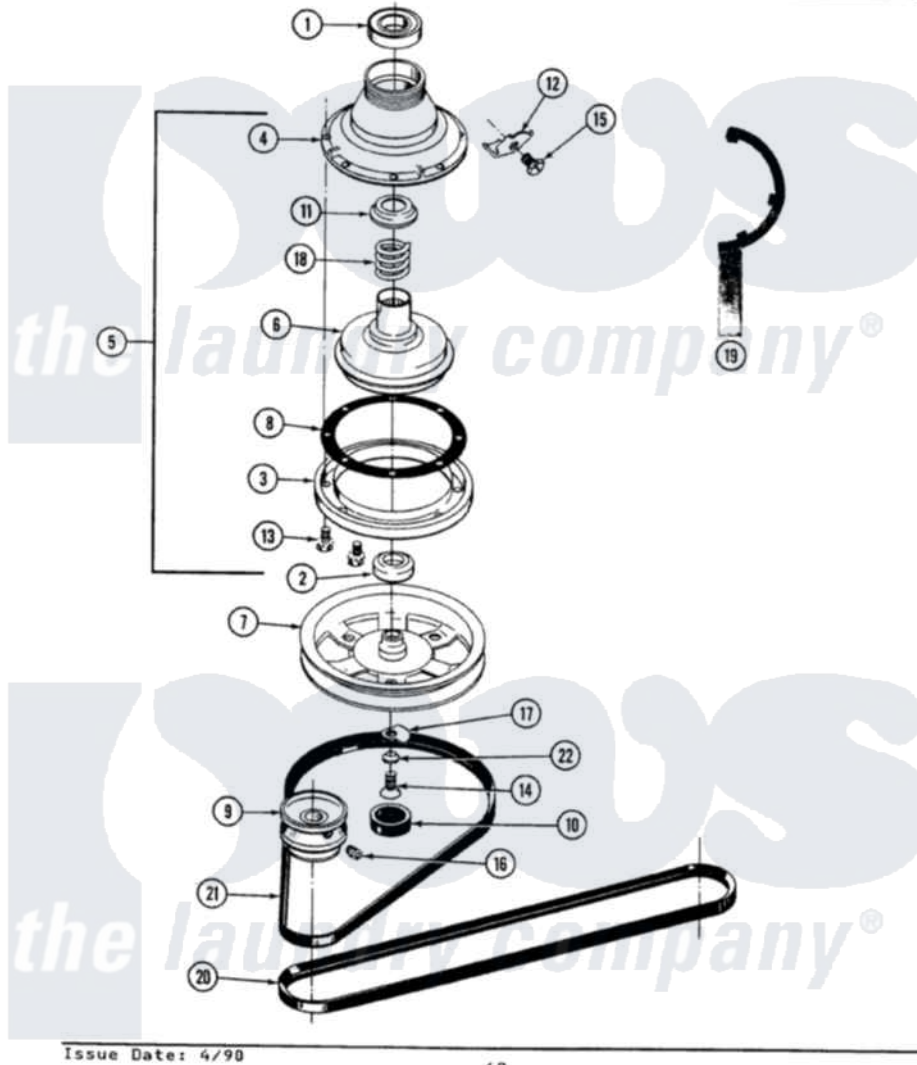

Maytag LA9300 03 - CLUTCH, BRAKE & BELTS

SECTION: CLUTCH, BRAKE & BELTS
 MODEL: ALL MODELS

Maytag Residential Maytag LA9300 Washer Parts Parts Diagram 03 - CLUTCH, BRAKE & BELTS
 Click on the part number to view part

Item	Original Part Number	Replaced By	Status	Part Description
1	Y200720	22003441		Bearing, Rear
2	200835			Bearing, Brake Rotor
3	211043	6-2011900		Brake Asse
4	211045	6-2011900		Brake Asse
5	201190	6-2011900		Brake Asse
6	201126	6-2011900		Brake Asse
7	211059	6-2301530		Pulley
8	211042	6-2011900		Brake Asse
9	200816	6-2008160		Pulley- MO
10	211038		Not Available	CAP, OIL RETAINER
11	211039	6-2011900		Brake Asse
12	213325			Clip, Retaining
13	211000			SCREW, BRAKE DRUM (HEX HEAD)
14	211375	681582		Screw
15	213326			Bolt, Sems Retaining Clip
16	Y053241			Set Screw, Motor Pulley

17	211089		Lug, Stop Pulley
18	211041	6-2011900	Brake Asse
19	Y038315	038315	Tool
20	211124		Part Not Used
21	211125		V Belt, Drive Pulley
22	211090	22003555	Washer, Stop Lug