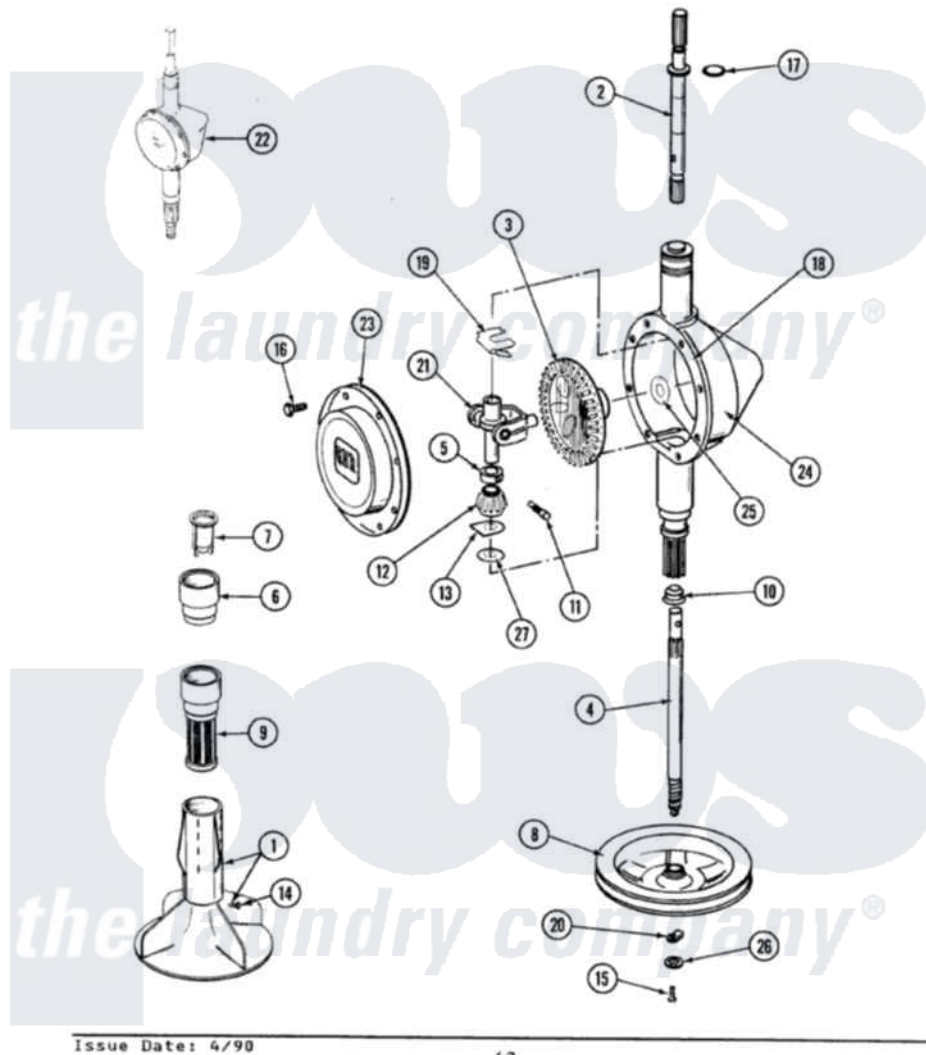

Maytag LA9300 05 - ORBITAL TRANSMISSION

SECTION: ORBITAL TRANSMISSION
MODEL: ALL MODELS

Issue Date: 4/90

42

Maytag [Residential Maytag LA9300 Washer Parts](#) Parts Diagram 05 - ORBITAL TRANSMISSION
Click on the part number to view part

Item	Original Part Number	Replaced By	Status	Part Description
1	207228			Agitator W/Lock Screw
2	207153	6-2097820		Kit- Shaft
3	206713	6-2067130		Gear- Beve
4	215410	12001450		Ctr Shaft W/Collar Andkeeper-Dp
5	215415		Not Available	COLLAR, LOWER
6	215721			Dispensing Cap
7	215733			Dispensing Cup
8	211059	6-2301530		Pulley
10	206602	207843		Lip Seal Repair Kit
11	Y206629			Pin, Collar
12	215401	W10221114		Pinion
13	215395			Plate, Clutch
14	206478		Not Available	SCREW & WASHER FOR AGITATOR
15	211375	681582		Screw
16	215417		Not Available	SCREW, TRANSMISSION

17	210690		COVER
18	Y058700	675652	Seal, Rubber
19	215581		Adhesive
20	211089		Spring, Agitator Shaft
21	206685	6-2066850	Lug, Stop Pulley
22	206707	6-2097750	Yoke
23	206628		Trans Dee
24	206624	6-2097750	Cover, Transmission
25	215394		Trans Dee
26	211090	22003555	Washer, Bevel Gear
27	211483	6-2114830	Washer, Stop Lug
			Washer- SP