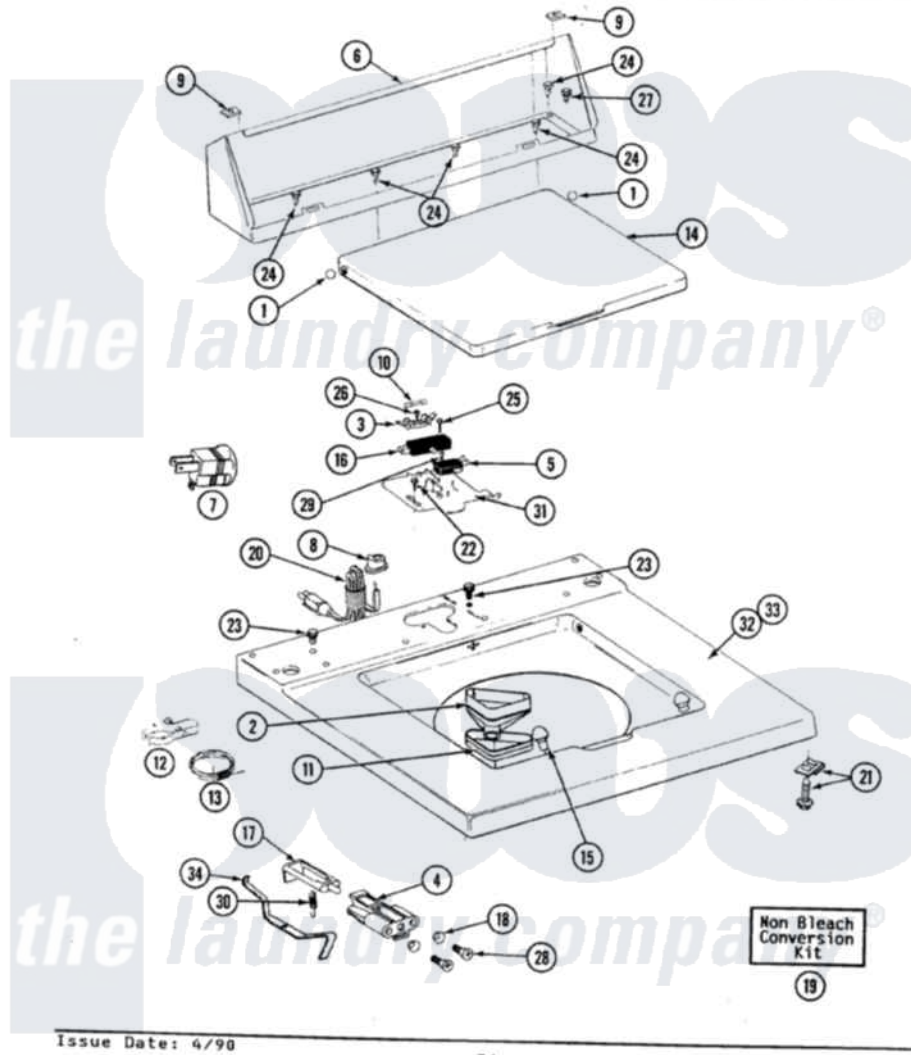

Maytag LA9300 06 - TOP COVER, CONSOLE & LID SWITCH

SECTION: TOP COVER, CONSOLE & LID SWITCH
 MODEL: ALL MODELS

Issue Date: 4/98

34

Maytag Residential Maytag LA9300 Washer Parts Parts Diagram 06 - TOP COVER, CONSOLE & LID SWITCH
 Click on the part number to view part

Item	Original Part Number	Replaced By	Status	Part Description
1	211726			Hinge, Ball Lid
2	215578			Bleach Inlet Almond
3	207167			Block, Fuse
4	216256		Not Available	BRACKET, UNBALANCE
"	214279	204968		Plunger And Bracket Assembly--W
5	207166			Switch, Check
6	205635L		Not Available	CONSOLE (ALM)
7	Y201808			Converter
8	211881			Grommet, Cord Part Not Used-Gas Models Only
9	215075			Fastener, Control Panel To Console
10	207168	22001682		Switch Assembly, Lid W/4amp Fuse
11	214436			Gasket
12	301548			Clamp, Ground Wire
13	311155			Ground Wire And Clamp

14	212073L		Not Available	LID-ALMOND
15	212716			Bumper, Lid
16	205415	279347		Switch-Lid
17	208591		Not Available	KIT, PLUNGER & BRACKET
"	215700		Not Available	LID SWITCH PLUNGER
18	211500			Washer, Bracket To Top Cover
19	205997			Non-Bleach Conversion Kit
20	204590			Cord, Power
21	204445			Screw And Fastener Assembly
22	207159	489355		Screw, 8 X 1/2
23	210186	3370225		Screw
24	211294	90767		Screw, 8A X 3/8 HeX Washer Head Tapping
25	213501			Screw, No.6-20 X 1-1/8 Inch
26	215705	Y311711		Screw, Fuse Block
27	Y313559			Screw
28	910182	25-7809		Screw, No.6-20 1/2 Flthd Torx
29	912012	3400409		Screw
30	213720			Spring, Lid Switch
31	Y215699	22001678		Bracket, Switch And Fuse
33	207172L			Top Cover Assembly ALM---- NA
34	215704			Lever, Unbalance