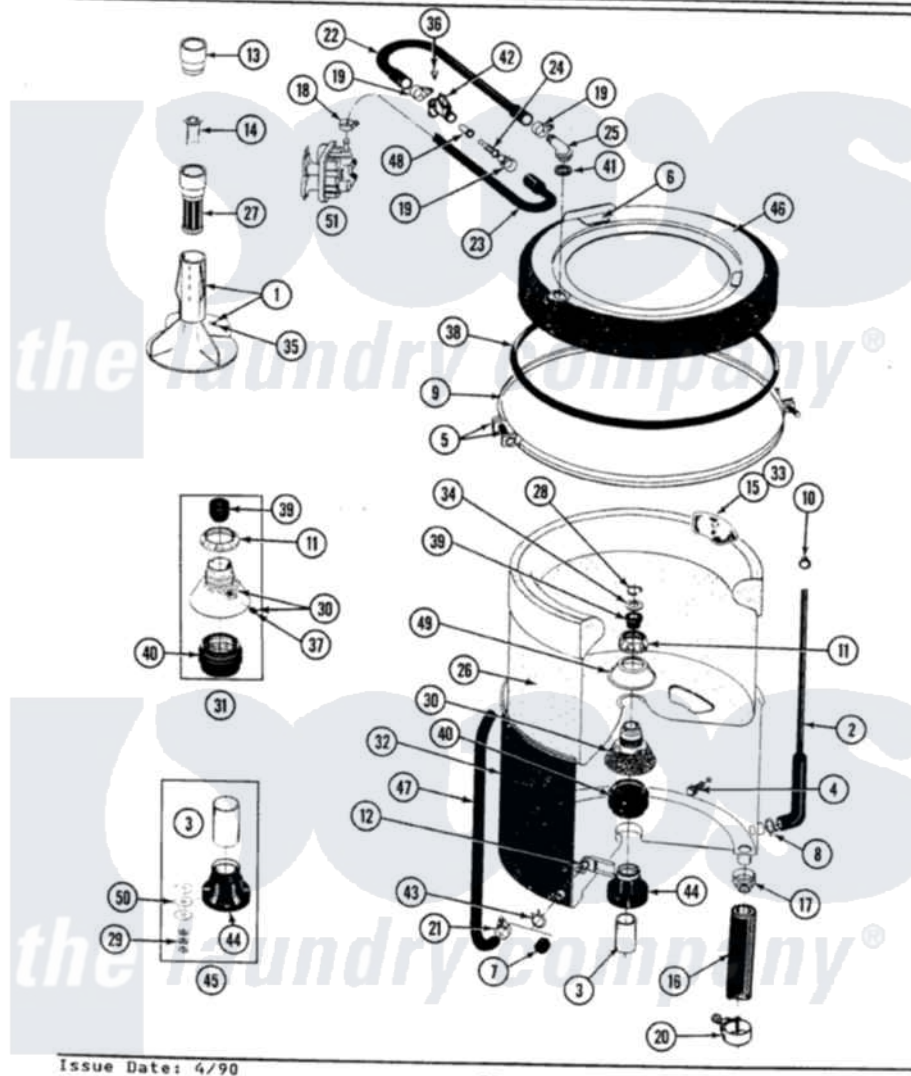

# Maytag LA9300 07 - TUB, AGITATOR, MOUNTING STEM & SEAL

SECTION: TUB AGITATOR, MOUNTING STEM & SEAL  
 MODEL: ALL MODELS

Issue Date: 4/90

38

Maytag Residential Maytag LA9300 Washer Parts Parts Diagram 07 - TUB, AGITATOR, MOUNTING STEM & SEAL  
 Click on the part number to view part

Item	Original Part Number	Replaced By	Status	Part Description
1	<a href="#">207228</a>			Agitator W/Lock Screw
2	<a href="#">215976</a>			Air Tube
"	212942	<a href="#">22001619</a>		Tube, Water Level Switch
3	<a href="#">211130</a>			Bearing Liner, Tub Bearing
4	200744	<a href="#">W10175939</a>		Bolt
"	205254	<a href="#">W10175938</a>		Bolt
5	<a href="#">205529</a>			Nut And Bolt Kit For Tub Clam
6	<a href="#">215232</a>			Bumper, Unbalance
7	<a href="#">214725</a>			Cap For Spout-Outer Tub
8	<a href="#">211641</a>			Clamp, 1-1/16"
9	<a href="#">200846</a>			Clamp - Tub Cover
10	410296	<a href="#">596669</a>		Clamp, Manifold
11	211047	<a href="#">6-2110472</a>		Nut- Clamp
12	<a href="#">214434</a>			Spout, Deflector
13	<a href="#">215721</a>			Dispensing Cap
14	<a href="#">215733</a>			Dispensing Cup