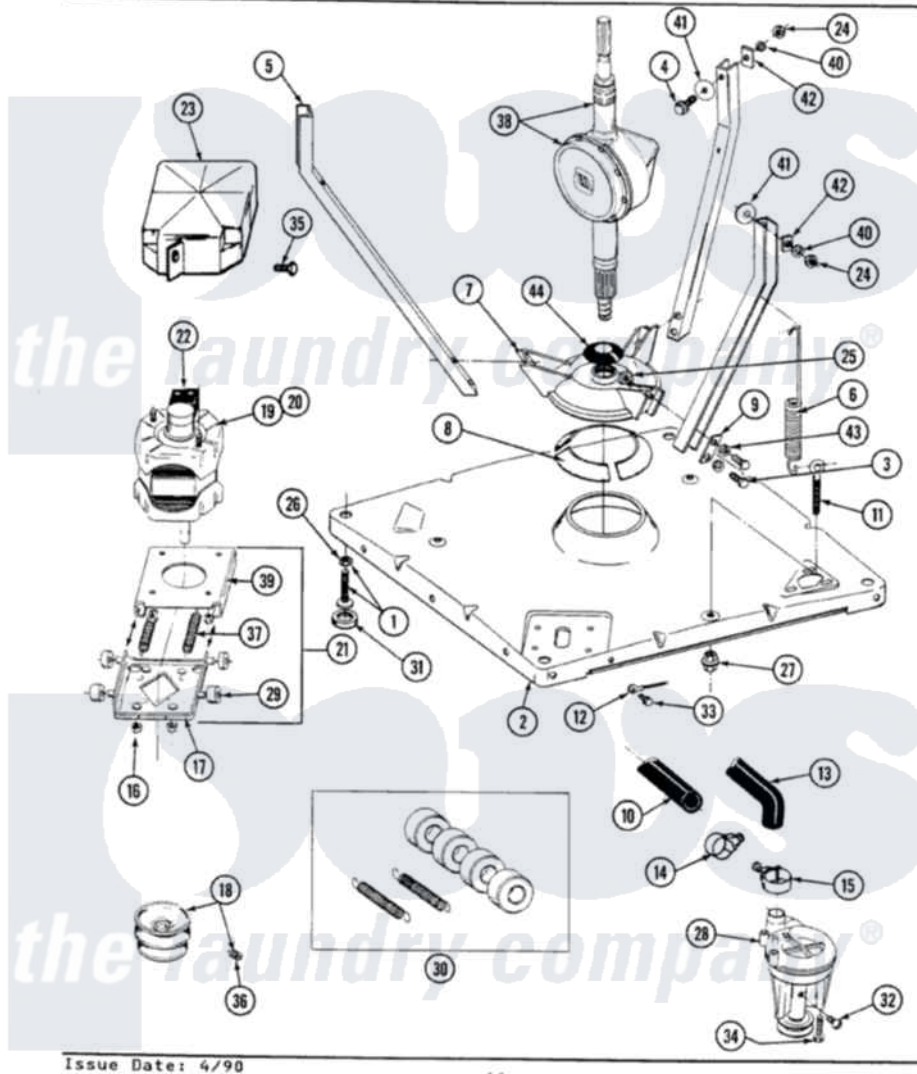

Maytag LA9400 01 - BASE, PUMP, MOTOR & COMPONENTS

SECTION: BASE, PUMP, MOTOR & COMPONENTS
 MODEL: ALL MODELS

Issue Date: 4/90

44

Maytag Residential Maytag LA9400 Washer Parts Parts Diagram 01 - BASE, PUMP, MOTOR & COMPONENTS
 Click on the part number to view part

Item	Original Part Number	Replaced By	Status	Part Description
1	Y302699	22003428		Leg, Adjustable
2	203274			Base With Damper Pads
3	Y015627			Screw- Hex
4	205254	W10175938		Bolt
"	200744	W10175939		Bolt
5	213053			Brace, Tub Part Not Used
6	213054			Centering Spring - 3 Used
7	203725			Damper W/Bolt And Clip
8	203956			Damper Pad Kit
9	213073			Washer, Double Brace
10	214767	22001448		Hose, Pump
11	213120	216416		Bolt, Eye/Centering Spring
12	204807			Ground Wire, Supp. Plte To Top Cover
13	213045			Hose, Outer Tub Part Not Used
14	200461	285655		Clamp, Hose