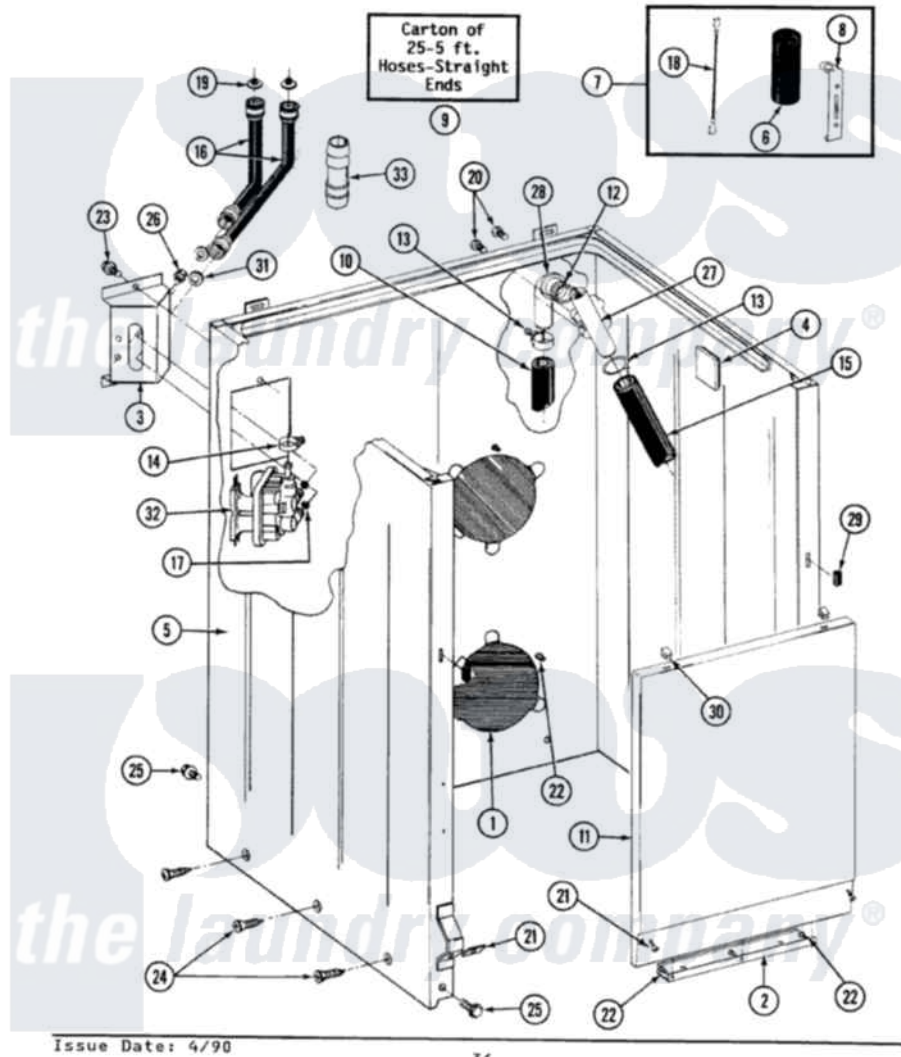

Maytag LA9400 02 - CABINET, WATER VALVE, HOSES & FRNT PANEL

SECTION: CABINET, WATER VALVE, HOSES & FRONT PANEL
 MODEL: ALL MODELS

Maytag Residential Maytag LA9400 Washer Parts Parts Diagram 02 - CABINET, WATER VALVE, HOSES & FRNT PANEL

Click on the part number to view part

Item	Original Part Number	Replaced By	Status	Part Description
1	211878		Not Available	PLATE, ACCESS
2	213846			Guard, Belt
3	214812	22002361		Bracket, Water Valve
4	215058			Pad, Cabinet Bumper
5	203319L		Not Available	(ALMOND)
6	Y200832			Capacitor
7	206103			Capacitor Kit
8	211149			Clip, Capacitor
9	202861	202860		Inlet Hose Assembly
10	215279	22003410		Hose, Drain
"	Y059149			(7/8" I.D. CARTON OF 50 FT.)
"	216017			Hose, Drain
11	212998L		Not Available	FRONT PANEL-ALMOND
12	214765			Gasket, Siphon Break
13	200908	285655		Clamp, Hose

"	200461	285655	Clamp, Hose
14	201575		Clamp, Hose
15	214767	22001448	Hose, Pump
16	205828	202860	Inlet Hose Assembly
"	202860		Inlet Hose Assembly
"	200681	21001467	Hose- 10'
"	200672	76314	Hose, Inlet 6 Ft. Hose With Elbow
"	200688	76314	Hose, Inlet 6 Ft. Hose With Elbow
17	214337	96160	Screen
18	203237		No.17 Wire With Terminal
19	200961	12001413	Strainer And Washer Kit
20	Y014874		Screw, Idler Arm And Sleeve
21	204439		Screw And Fstner Assembly
22	211294	90767	Screw, 8A X 3/8 HeX Washer Head Tapping
23	212276	W10116760	Screw
24	213007		Xfor Cabinet See Cabinet, Back
25	213121	3400111	Screw, 12-14 X 5/8
"	213122	27001200	Screw
26	Y313561		Screw----NA
27	206638		Siphon Break
28	214764	208847	Elbow
"	Y216016	W10116738	Elbow
29	214376	22002331	Spacer, Front Panel
30	212982	22001650	Fastener, Spring
31	Y013783		Washer, Inlet Hose
32	205613		Water Valve
33	Y216015		Coupling, Hose