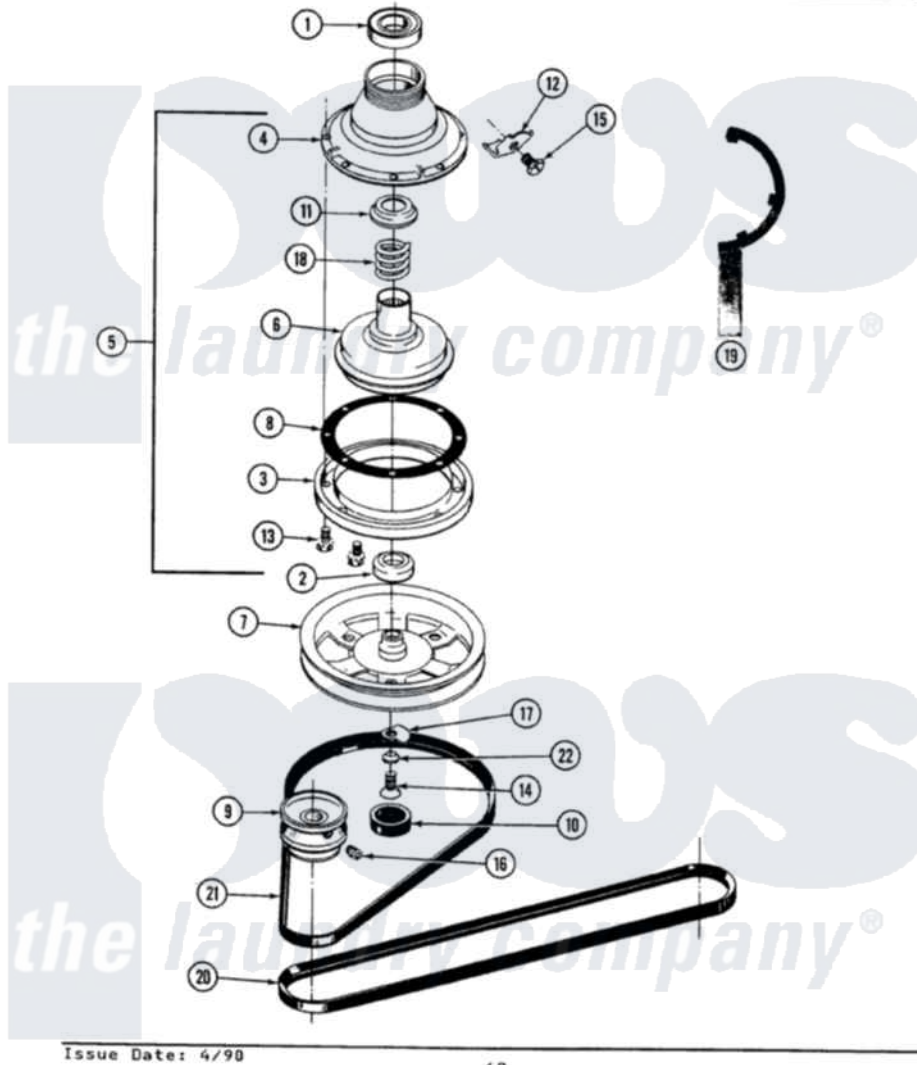

Maytag LA9400 03 - CLUTCH, BRAKE & BELTS

SECTION: CLUTCH, BRAKE & BELTS
 MODEL: ALL MODELS

Maytag Residential Maytag LA9400 Washer Parts Parts Diagram 03 - CLUTCH, BRAKE & BELTS
 Click on the part number to view part

Item	Original Part Number	Replaced By	Status	Part Description
1	Y200720	22003441		Bearing, Rear
2	200835			Bearing, Brake Rotor
3	211043	6-2011900		Brake Asse
4	211045	6-2011900		Brake Asse
5	201190	6-2011900		Brake Asse
6	201126	6-2011900		Brake Asse
7	211059	6-2301530		Pulley
8	211042	6-2011900		Brake Asse
9	200816	6-2008160		Pulley- MO
10	211038		Not Available	CAP, OIL RETAINER
11	211039	6-2011900		Brake Asse
12	213325			Clip, Retaining
13	211000			SCREW, BRAKE DRUM (HEX HEAD)
14	211375	681582		Screw
15	213326			Bolt, Sems Retaining Clip
16	Y053241			Set Screw, Motor Pulley

17	211089		Lug, Stop Pulley
18	211041	6-2011900	Brake Asse
19	Y038315	038315	Tool
20	211124		Part Not Used
21	211125		V Belt, Drive Pulley
22	211090	22003555	Washer, Stop Lug