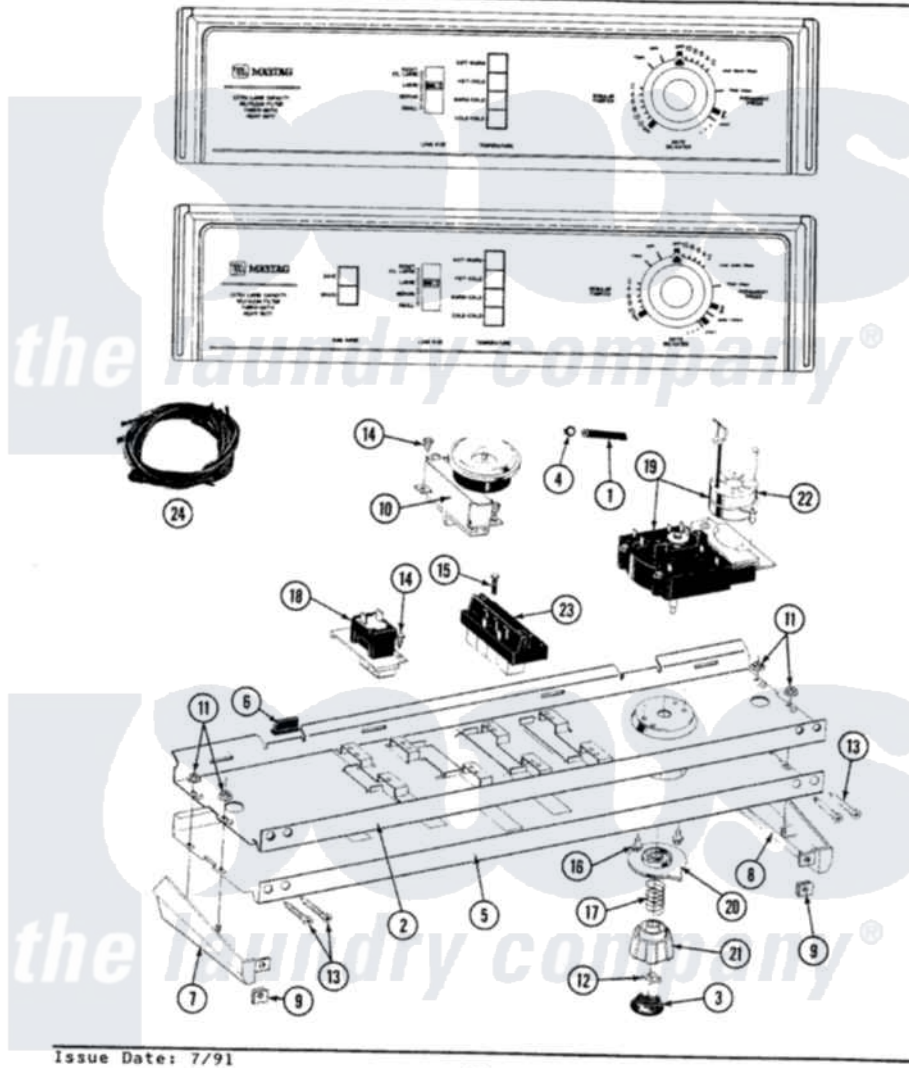

Maytag LA9400 04 - CONTROL PANEL

SECTION: CONTROL PANEL
 MODEL: A9400 A9400S A9400W SERIES 01

Issue Date: 7/91

24

Maytag Residential Maytag LA9400 Washer Parts Diagram 04 - CONTROL PANEL
 Click on the part number to view part

Item	Original Part Number	Replaced By	Status	Part Description
1	212942	22001619		Tube, Water Level Switch
2	214809			Back Up Plate
3	215821		Not Available	CAP, KNOB
4	410296	596669		Clamp, Manifold
6	214897			Pad, Control Panel
7	207215		Not Available	END CAP LH
8	207216		Not Available	END CAP RH
9	214894			Fastener, End Cap
10	207360			Infinite Level Press Switch
11	214872			Palnut, End Cap Note: Nut, Lamp Holder
12	211605			Bezel, Timer Dial
13	210932			Screw, No.8 X 9/16 Ctsk Note: Screw, Inlet Duct
14	211168	W10139210		Screw, 8-18 X 5/16
15	213117	67006908		Screw, Ice Rack
16	213966	3400014		Screw

17	211065		Spring, Index Wheel
19	207376	22207376	Timer
20	215827		Not Available TIMER DIAL SKIRT
21	215828		Knob, Timer
22	205033	22205033	Motor- Tim
23	207367		Not Available TEMP CONTROL SWITCH - 4 BUTTON
24	207382		Wire Harness