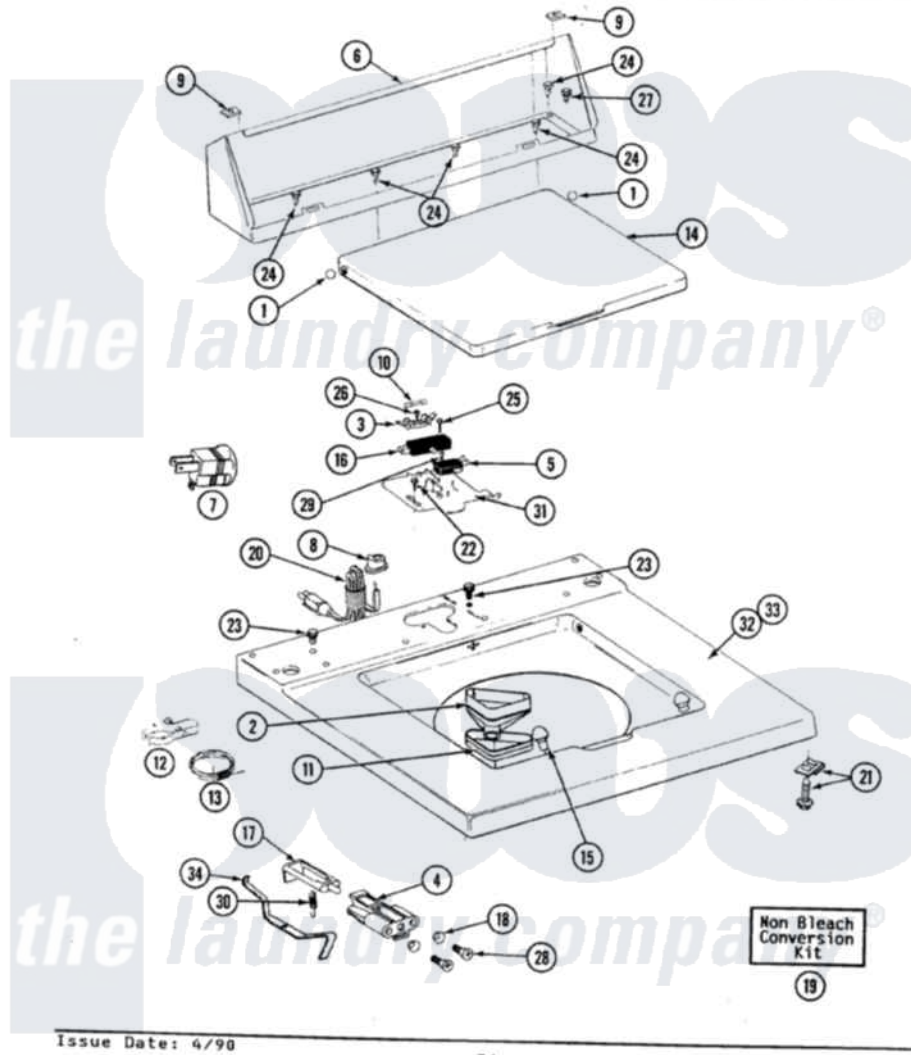

Maytag LA9400 08 - TOP COVER, CONSOLE & LID SWITCH

SECTION: TOP COVER, CONSOLE & LID SWITCH
 MODEL: ALL MODELS

Issue Date: 4/98

34

Maytag Residential Maytag LA9400 Washer Parts Parts Diagram 08 - TOP COVER, CONSOLE & LID SWITCH
 Click on the part number to view part

Item	Original Part Number	Replaced By	Status	Part Description
1	211726			Hinge, Ball Lid
2	215578			Bleach Inlet Almond
3	207167			Block, Fuse
4	216256		Not Available	BRACKET, UNBALANCE
"	214279	204968		Plunger And Bracket Assembly--W
5	207166			Switch, Check
6	205635L		Not Available	CONSOLE (ALM)
7	Y201808			Converter
8	211881			Grommet, Cord Part Not Used-Gas Models Only
9	215075			Fastener, Control Panel To Console
10	207168	22001682		Switch Assembly, Lid W/4amp Fuse
11	214436			Gasket
12	301548			Clamp, Ground Wire
13	311155			Ground Wire And Clamp

14	212073L		Not Available	LID-ALMOND
15	212716			Bumper, Lid
16	205415	279347		Switch-Lid
17	208591		Not Available	KIT, PLUNGER & BRACKET
"	215700		Not Available	LID SWITCH PLUNGER
18	211500			Washer, Bracket To Top Cover
19	205997			Non-Bleach Conversion Kit
20	204590			Cord, Power
21	204445			Screw And Fastener Assembly
22	207159	489355		Screw, 8 X 1/2
23	210186	3370225		Screw
24	211294	90767		Screw, 8A X 3/8 HeX Washer Head Tapping
25	213501			Screw, No.6-20 X 1-1/8 Inch
26	215705	Y311711		Screw, Fuse Block
27	Y313559			Screw
28	910182	25-7809		Screw, No.6-20 1/2 Flthd Torx
29	912012	3400409		Screw
30	213720			Spring, Lid Switch
31	Y215699	22001678		Bracket, Switch And Fuse
32	207170L			Top Cover Assembly ALM---- NA
34	215704			Lever, Unbalance