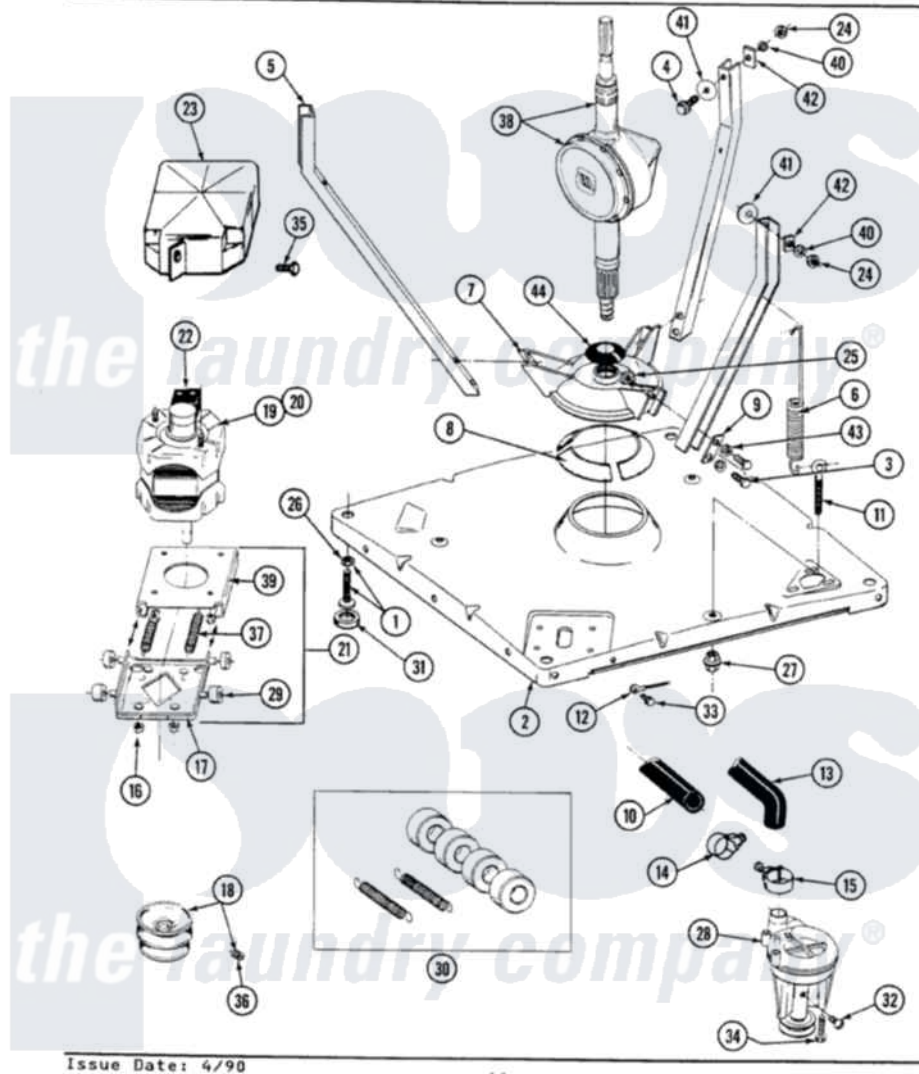

Maytag LA9400W 01 - BASE, PUMP, MOTOR & COMPONENTS

SECTION: BASE, PUMP, MOTOR & COMPONENTS
 MODEL: ALL MODELS

Issue Date: 4/90

44

Maytag [Residential Maytag LA9400W Washer Parts](#) Parts Diagram 01 - BASE, PUMP, MOTOR & COMPONENTS
 Click on the part number to view part

Item	Original Part Number	Replaced By	Status	Part Description
1	Y302699	22003428		Leg, Adjustable
2	203274			Base With Damper Pads
3	Y015627			Screw- Hex
4	205254	W10175938		Bolt
"	200744	W10175939		Bolt
5	213053			Brace, Tub Part Not Used
6	213054			Centering Spring - 3 Used
7	203725			Damper W/Bolt And Clip
8	203956			Damper Pad Kit
9	213073			Washer, Double Brace
10	214767	22001448		Hose, Pump
11	213120	216416		Bolt, Eye/Centering Spring
12	204807			Ground Wire, Supp. Plte To Top Cover
13	213045			Hose, Outer Tub Part Not Used
14	200461	285655		Clamp, Hose