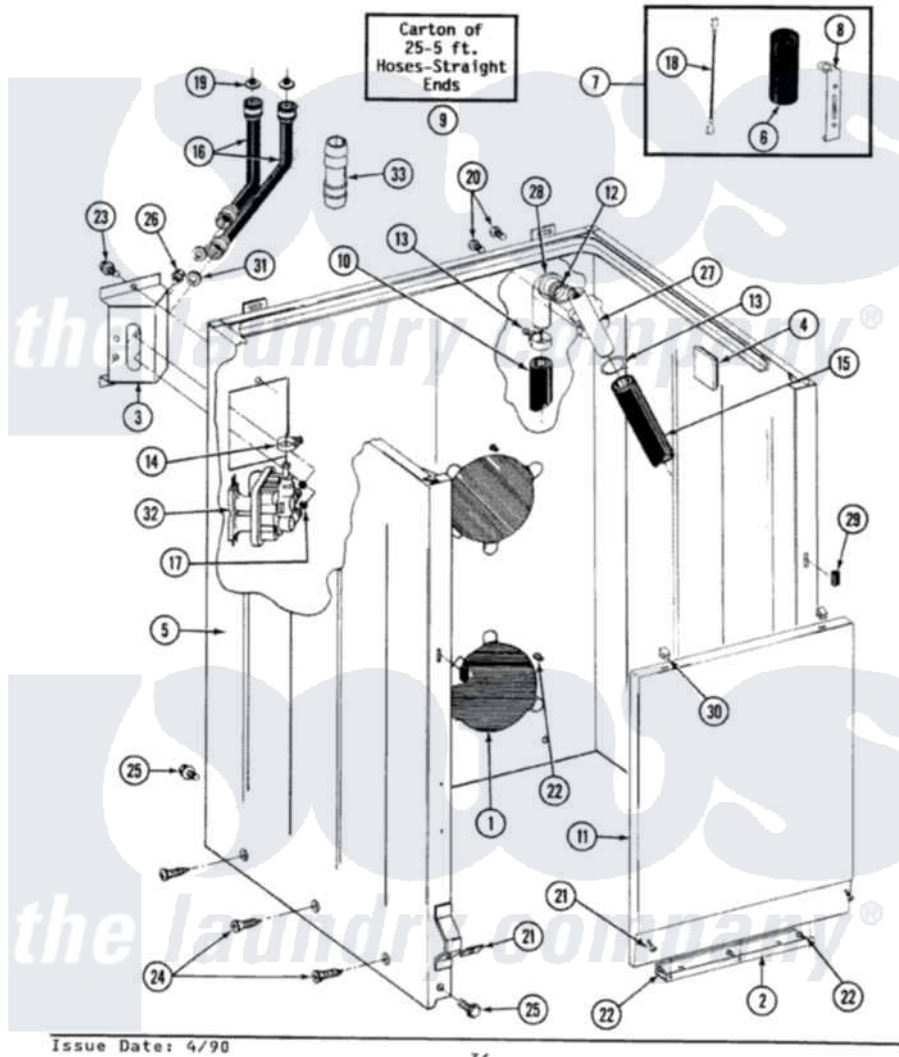

Maytag LA9400W 02 - CABINET, WATER VALVE, HOSES & FRNT PANEL

SECTION: CABINET, WATER VALVE, HOSES & FRONT PANEL
 MODEL: ALL MODELS

Maytag Residential Maytag LA9400W Washer Parts Parts Diagram 02 - CABINET, WATER VALVE, HOSES & FRNT PANEL

Click on the part number to view part

Item	Original Part Number	Replaced By	Status	Part Description
1	211878		Not Available	PLATE, ACCESS
2	213846			Guard, Belt
3	214812	22002361		Bracket, Water Valve
4	215058			Pad, Cabinet Bumper
5	203319L		Not Available	(ALMOND)
6	Y200832			Capacitor
7	206103			Capacitor Kit
8	211149			Clip, Capacitor
9	202861	202860		Inlet Hose Assembly
10	215279	22003410		Hose, Drain
"	Y059149			(7/8" I.D. CARTON OF 50 FT.)
"	216017			Hose, Drain
11	212998L		Not Available	FRONT PANEL-ALMOND
12	214765			Gasket, Siphon Break
13	200908	285655		Clamp, Hose

"	200461	285655	Clamp, Hose
14	201575		Clamp, Hose
15	214767	22001448	Hose, Pump
16	205828	202860	Inlet Hose Assembly
"	202860		Inlet Hose Assembly
"	200681	21001467	Hose- 10'
"	200672	76314	Hose, Inlet 6 Ft. Hose With Elbow
"	200688	76314	Hose, Inlet 6 Ft. Hose With Elbow
17	214337	96160	Screen
18	203237		No.17 Wire With Terminal
19	200961	12001413	Strainer And Washer Kit
20	Y014874		Screw, Idler Arm And Sleeve
21	204439		Screw And Fstner Assembly
22	211294	90767	Screw, 8A X 3/8 HeX Washer Head Tapping
23	212276	W10116760	Screw
24	213007		Xfor Cabinet See Cabinet, Back
25	213121	3400111	Screw, 12-14 X 5/8
"	213122	27001200	Screw
26	Y313561		Screw----NA
27	206638		Siphon Break
28	214764	208847	Elbow
"	Y216016	W10116738	Elbow
29	214376	22002331	Spacer, Front Panel
30	212982	22001650	Fastener, Spring
31	Y013783		Washer, Inlet Hose
32	205613		Water Valve
33	Y216015		Coupling, Hose