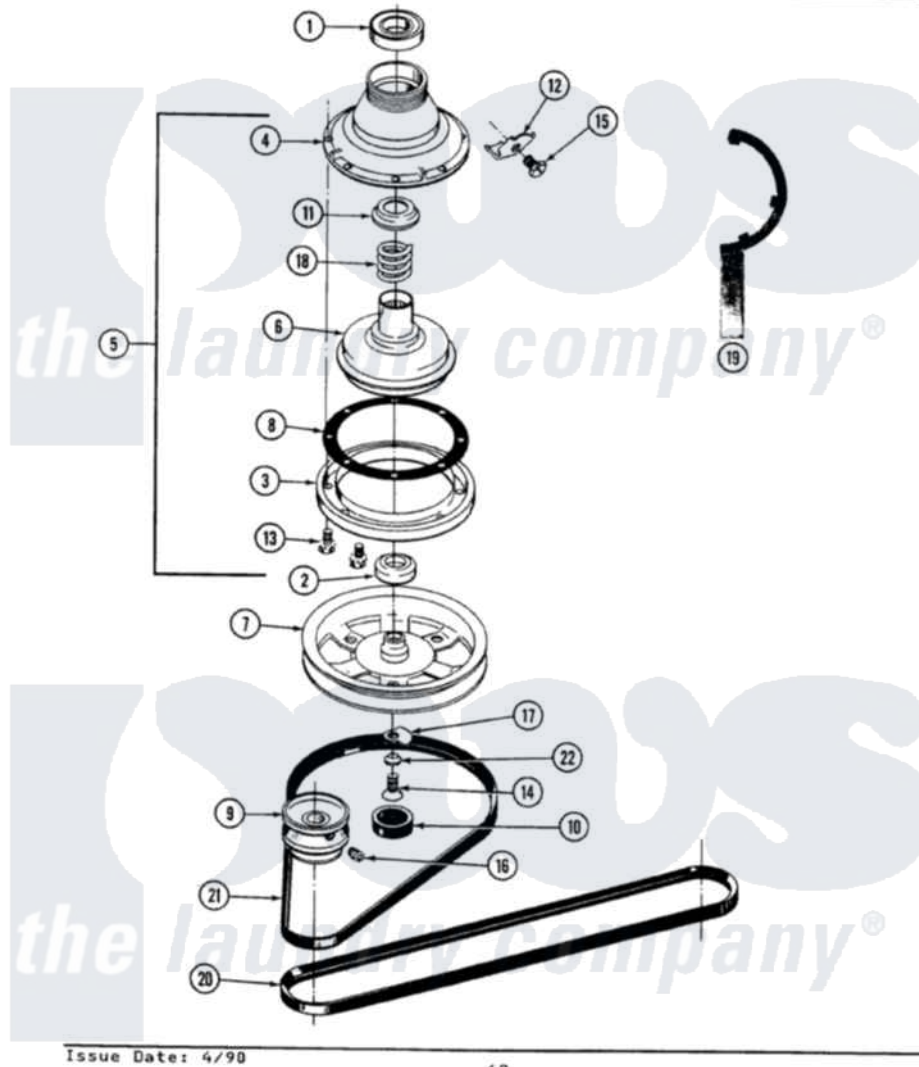

# Maytag LA9400W 03 - CLUTCH, BRAKE & BELTS

SECTION: CLUTCH, BRAKE & BELTS  
 MODEL: ALL MODELS

Maytag [Residential Maytag LA9400W Washer Parts](#) Parts Diagram 03 - CLUTCH, BRAKE & BELTS  
 Click on the part number to view part

Item	Original Part Number	Replaced By	Status	Part Description
1	Y200720	<a href="#">22003441</a>		Bearing, Rear
2	<a href="#">200835</a>			Bearing, Brake Rotor
3	211043	<a href="#">6-2011900</a>		Brake Asse
4	211045	<a href="#">6-2011900</a>		Brake Asse
5	201190	<a href="#">6-2011900</a>		Brake Asse
6	201126	<a href="#">6-2011900</a>		Brake Asse
7	211059	<a href="#">6-2301530</a>		Pulley
8	211042	<a href="#">6-2011900</a>		Brake Asse
9	200816	<a href="#">6-2008160</a>		Pulley- MO
10	211038		Not Available	CAP, OIL RETAINER
11	211039	<a href="#">6-2011900</a>		Brake Asse
12	<a href="#">213325</a>			Clip, Retaining
13	211000			SCREW, BRAKE DRUM (HEX HEAD)
14	211375	<a href="#">681582</a>		Screw
15	<a href="#">213326</a>			Bolt, Sems Retaining Clip
16	<a href="#">Y053241</a>			Set Screw, Motor Pulley

17	<a href="#">211089</a>		Lug, Stop Pulley
18	211041	<a href="#">6-2011900</a>	Brake Asse
19	Y038315	<a href="#">038315</a>	Tool
20	<a href="#">211124</a>		Part Not Used
21	<a href="#">211125</a>		V Belt, Drive Pulley
22	211090	<a href="#">22003555</a>	Washer, Stop Lug