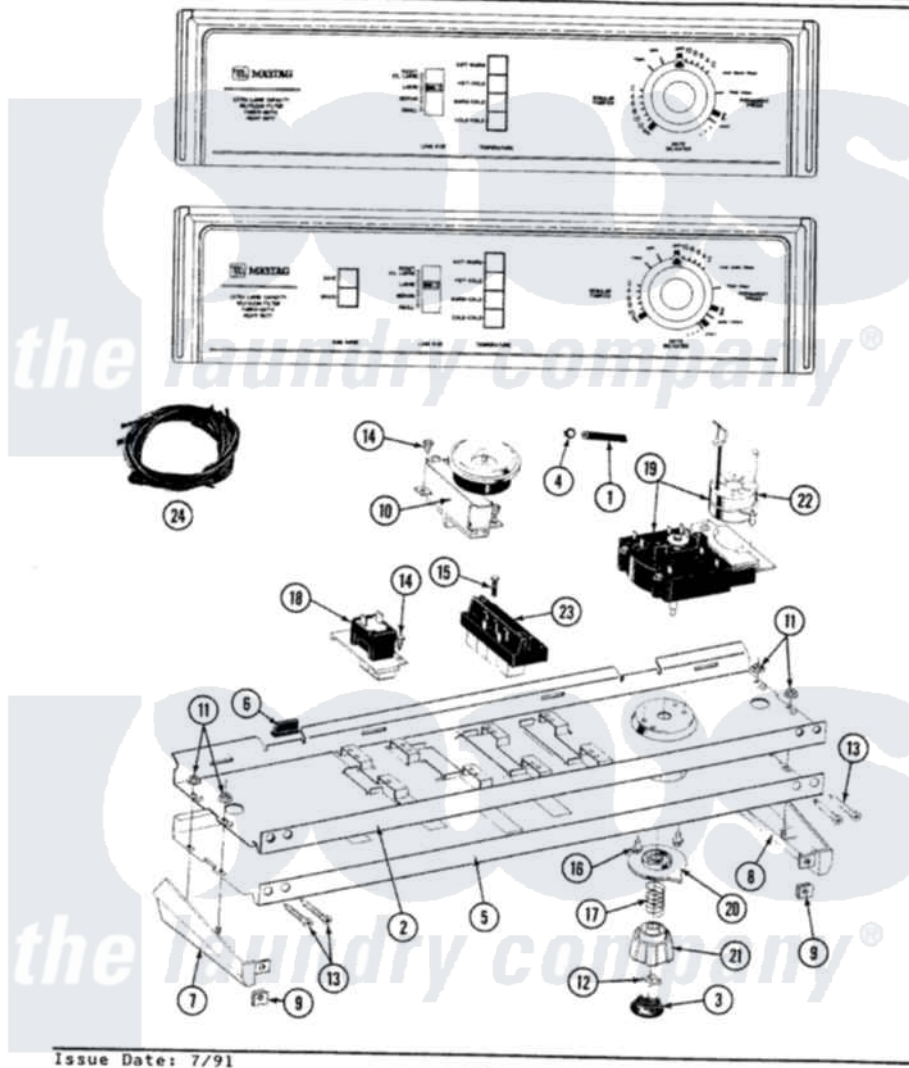

Maytag LA9400W 04 - CONTROL PANEL

SECTION: CONTROL PANEL
 MODEL: A9400 A9400S A9400W SERIES 01

Maytag [Residential Maytag LA9400W Washer Parts](#) Parts Diagram 04 - CONTROL PANEL
 Click on the part number to view part

Item	Original Part Number	Replaced By	Status	Part Description
1	212942	22001619		Tube, Water Level Switch
2	214809			Back Up Plate
3	215821		Not Available	CAP, KNOB
4	410296	596669		Clamp, Manifold
5	207920		Not Available	CONTROL PANEL
6	214897			Pad, Control Panel
7	207215		Not Available	END CAP LH
8	207216		Not Available	END CAP RH
9	214894			Fastener, End Cap
10	207360			Infinite Level Press Switch
11	214872			Palnut, End Cap Note: Nut, Lamp Holder
12	211605			Bezel, Timer Dial
13	210932			Screw, No.8 X 9/16 Ctsk Note: Screw, Inlet Duct
14	211168	W10139210		Screw, 8-18 X 5/16
15	213117	67006908		Screw, Ice Rack

16	213966	3400014	Screw
17	211065		Spring, Index Wheel
18	207365		2 Button Switch
19	207375	Not Available	TIMER
20	215827	Not Available	TIMER DIAL SKIRT
21	215828		Knob, Timer
22	205033	22205033	Motor- Tim
23	207367	Not Available	TEMP CONTROL SWITCH - 4 BUTTON
24	207409		Wire Harness