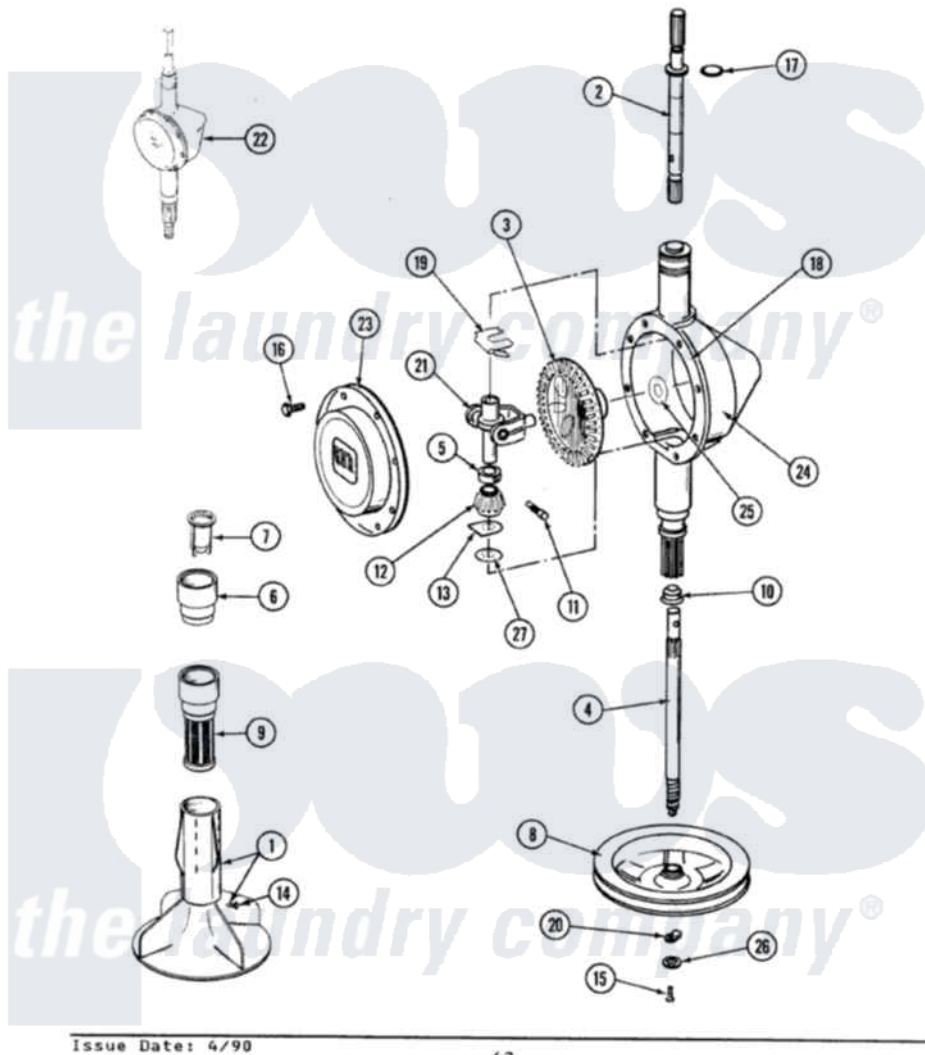

# Maytag LA9400W 05 - ORBITAL TRANSMISSION

SECTION: ORBITAL TRANSMISSION  
 MODEL: ALL MODELS

Issue Date: 4/90

42

Maytag Residential Maytag LA9400W Washer Parts Parts Diagram 05 - ORBITAL TRANSMISSION  
 Click on the part number to view part

Item	Original Part Number	Replaced By	Status	Part Description
1	<a href="#">207228</a>			Agitator W/Lock Screw
2	207153	<a href="#">6-2097820</a>		Kit- Shaft
3	206713	<a href="#">6-2067130</a>		Gear- Beve
4	215410	<a href="#">12001450</a>		Ctr Shaft W/Collar Andkeeper- Dp
5	215415		Not Available	COLLAR, LOWER
6	<a href="#">215721</a>			Dispensing Cap
7	<a href="#">215733</a>			Dispensing Cup
8	211059	<a href="#">6-2301530</a>		Pulley
9	<a href="#">207426</a>			Lint Filter Deep
10	206602	<a href="#">207843</a>		Lip Seal Repair Kit
11	<a href="#">Y206629</a>			Pin, Collar
12	215401	<a href="#">W10221114</a>		Pinion
13	<a href="#">215395</a>			Plate, Clutch
14	206478		Not Available	SCREW & WASHER FOR AGITATOR
15	211375	<a href="#">681582</a>		Screw

16	215417	Not Available	SCREW, TRANSMISSION COVER
17	<a href="#">210690</a>		Seal, Rubber
18	Y058700	<a href="#">675652</a>	Adhesive
19	<a href="#">215581</a>		Spring, Agitator Shaft
20	<a href="#">211089</a>		Lug, Stop Pulley
21	206685	<a href="#">6-2066850</a>	Yoke
22	206707	<a href="#">6-2097750</a>	Trans Dee
23	<a href="#">206628</a>		Cover, Transmission
24	206624	<a href="#">6-2097750</a>	Trans Dee
25	<a href="#">215394</a>		Washer, Bevel Gear
26	211090	<a href="#">22003555</a>	Washer, Stop Lug
27	211483	<a href="#">6-2114830</a>	Washer- SP