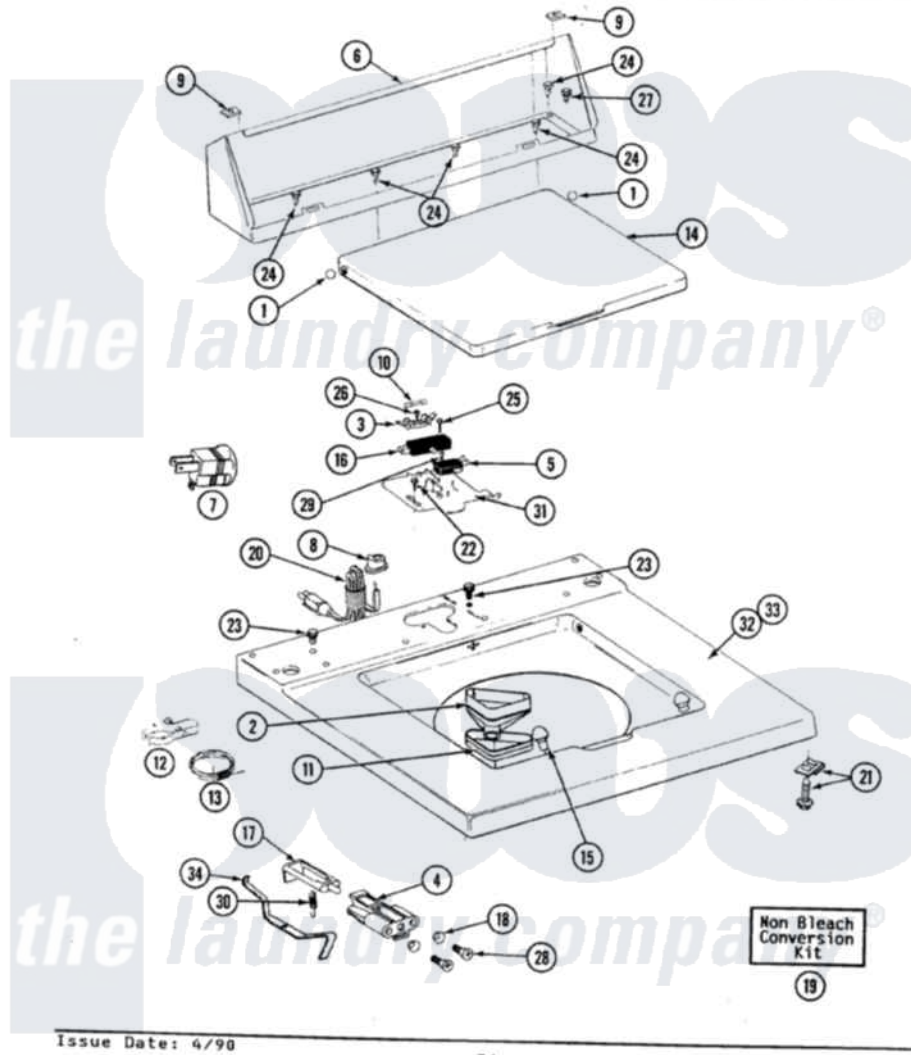

Maytag LA9400W 06 - TOP COVER, CONSOLE & LID SWITCH

SECTION: TOP COVER, CONSOLE & LID SWITCH
 MODEL: ALL MODELS

Issue Date: 4/98

34

Maytag Residential Maytag LA9400W Washer Parts Parts Diagram 06 - TOP COVER, CONSOLE & LID SWITCH
 Click on the part number to view part

Item	Original Part Number	Replaced By	Status	Part Description
1	211726			Hinge, Ball Lid
2	215578			Bleach Inlet Almond
3	207167			Block, Fuse
4	216256		Not Available	BRACKET, UNBALANCE
"	214279	204968		Plunger And Bracket Assembly--W
5	207166			Switch, Check
6	205635L		Not Available	CONSOLE (ALM)
7	Y201808			Converter
8	211881			Grommet, Cord Part Not Used-Gas Models Only
9	215075			Fastener, Control Panel To Console
10	207168	22001682		Switch Assembly, Lid W/4amp Fuse
11	214436			Gasket
12	301548			Clamp, Ground Wire
13	311155			Ground Wire And Clamp

14	212073L		Not Available	LID-ALMOND
15	212716			Bumper, Lid
16	205415	279347		Switch-Lid
17	208591		Not Available	KIT, PLUNGER & BRACKET
"	215700		Not Available	LID SWITCH PLUNGER
18	211500			Washer, Bracket To Top Cover
19	205997			Non-Bleach Conversion Kit
20	204590			Cord, Power
21	204445			Screw And Fastener Assembly
22	207159	489355		Screw, 8 X 1/2
23	210186	3370225		Screw
24	211294	90767		Screw, 8A X 3/8 HeX Washer Head Tapping
25	213501			Screw, No.6-20 X 1-1/8 Inch
26	215705	Y311711		Screw, Fuse Block
27	Y313559			Screw
28	910182	25-7809		Screw, No.6-20 1/2 Flthd Torx
29	912012	3400409		Screw
30	213720			Spring, Lid Switch
31	Y215699	22001678		Bracket, Switch And Fuse
32	207170L			Top Cover Assembly ALM---- NA
34	215704			Lever, Unbalance