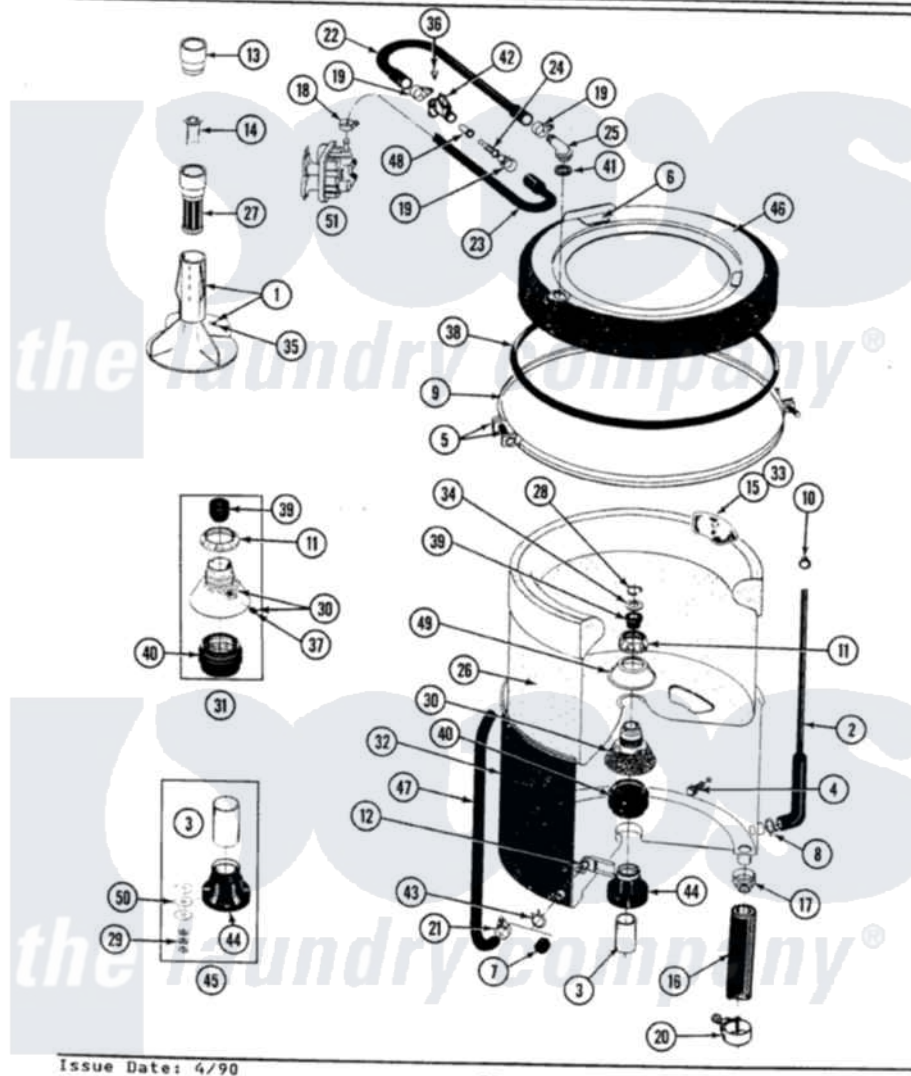

Maytag LA9400W 07 - TUB, AGITATOR, MOUNTING STEM & SEAL

SECTION: TUB AGITATOR, MOUNTING STEM & SEAL
 MODEL: ALL MODELS

Maytag [Residential Maytag LA9400W Washer Parts](#) Parts Diagram 07 - TUB, AGITATOR, MOUNTING STEM & SEAL
 Click on the part number to view part

Item	Original Part Number	Replaced By	Status	Part Description
1	207228			Agitator W/Lock Screw
2	212942	22001619		Tube, Water Level Switch
3	211130			Bearing Liner, Tub Bearing
4	200744	W10175939		Bolt
"	205254	W10175938		Bolt
5	205529			Nut And Bolt Kit For Tub Clam
6	215232			Bumper, Unbalance
7	214725			Cap For Spout-Outer Tub
8	211641			Clamp, 1-1/16"
9	200846			Clamp - Tub Cover
10	410296	596669		Clamp, Manifold
11	211047	6-2110472		Nut- Clamp
12	214434			Spout, Deflector
13	215721			Dispensing Cap
14	215733			Dispensing Cup
15	207219			Filter, Self-Cleaning

16	213045		Hose, Outer Tub Part Not Used
17	200900	616099	Clamp
18	201575		Clamp, Hose
19	202515	596669	Clamp, Manifold
20	202574	3367052	Clamp, Hose
21	205161	489503	Clamp
22	Y215234		Hose, Injector Fill
23	213013		Hose, Injector
24	213015		Nozzle, Injector
25	215235		Tube, Injector
26	207831	Not Available	TUB, INNER (W/PLUG)
27	207426		Lint Filter Deep
28	Y015667		Retaining Ring
29	Y054867		Washer, Lock
30	202521	6-2095720	Mounting S
31	204012	6-2095720	Mounting S
32	205484		Tub, Outer Part Not Used
33	215980		Plug, Filter Hole
34	Y015666		Washer, Retaining -
35	206478	Not Available	SCREW & WASHER FOR AGITATOR
36	312620		Screw, Sems
37	211618	22001423	Set Screw, Mounting Stem
38	211232		Seal, Tub Cover
39	Y0A4298	6-0A57420	Seal- Agitator
40	201537	6-2095720	Mounting S
41	215233		Seal For Injector Tube
42	215447		Sleeve For Injector
43	214739	596669	Clamp, Manifold
44	200824	6-2040130	Tub Bearin
45	204013	6-2040130	Tub Bearin
46	206380	Not Available	COVER, TUB
47	214433		Tube, Inlet Part Not Used
48	213016	216201	Nozzle
49	211210		Washer, Clamping Nut
50	211100		Washer, Outer Tub
51	205613		Water Valve