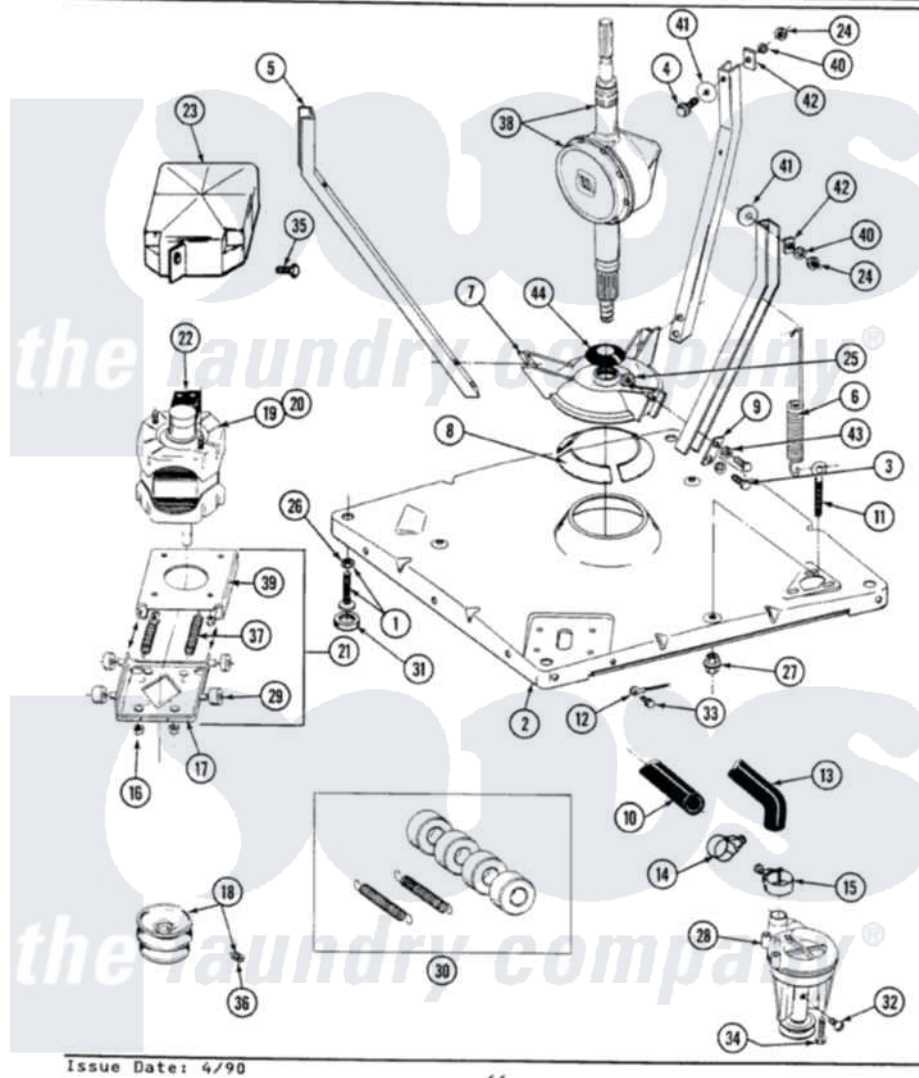

# Maytag LA9600 01 - BASE, PUMP, MOTOR & COMPONENTS

SECTION: BASE, PUMP, MOTOR & COMPONENTS  
 MODEL: ALL MODELS

Issue Date: 4/90

44

Maytag Residential Maytag LA9600 Washer Parts Parts Diagram 01 - BASE, PUMP, MOTOR & COMPONENTS  
 Click on the part number to view part

Item	Original Part Number	Replaced By	Status	Part Description
1	Y302699	<a href="#">22003428</a>		Leg, Adjustable
2	<a href="#">203274</a>			Base With Damper Pads
3	<a href="#">Y015627</a>			Screw- Hex
4	205254	<a href="#">W10175938</a>		Bolt
"	200744	<a href="#">W10175939</a>		Bolt
5	<a href="#">213053</a>			Brace, Tub Part Not Used
6	<a href="#">213054</a>			Centering Spring - 3 Used
7	<a href="#">203725</a>			Damper W/Bolt And Clip
8	<a href="#">203956</a>			Damper Pad Kit
9	<a href="#">213073</a>			Washer, Double Brace
10	214767	<a href="#">22001448</a>		Hose, Pump
11	213120	<a href="#">216416</a>		Bolt, Eye/Centering Spring
12	<a href="#">204807</a>			Ground Wire, Supp. Plte To Top Cover
13	<a href="#">213045</a>			Hose, Outer Tub Part Not Used
14	200461	<a href="#">285655</a>		Clamp, Hose