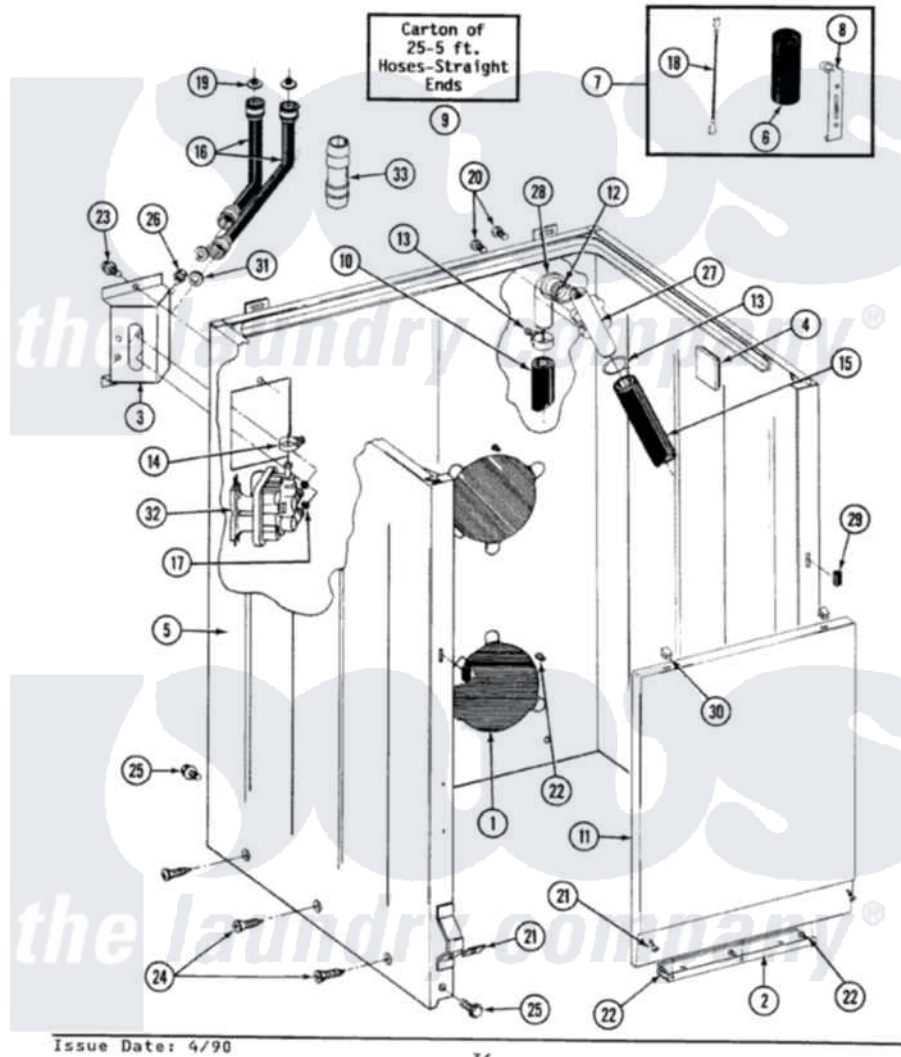

Maytag LA9600 02 - CABINET, WATER VALVE, HOSES & FRNT PANEL

SECTION: CABINET, WATER VALVE, HOSES & FRONT PANEL
 MODEL: ALL MODELS

Maytag Residential Maytag LA9600 Washer Parts Parts Diagram 02 - CABINET, WATER VALVE, HOSES & FRNT PANEL

Click on the part number to view part

Item	Original Part Number	Replaced By	Status	Part Description
1	211878		Not Available	PLATE, ACCESS
2	213846			Guard, Belt
3	214812	22002361		Bracket, Water Valve
4	215058			Pad, Cabinet Bumper
5	203319L		Not Available	(ALMOND)
6	Y200832			Capacitor
7	206103			Capacitor Kit
8	211149			Clip, Capacitor
9	202861	202860		Inlet Hose Assembly
10	215279	22003410		Hose, Drain
"	Y059149			(7/8" I.D. CARTON OF 50 FT.)
"	216017			Hose, Drain
11	212998L		Not Available	FRONT PANEL-ALMOND
12	214765			Gasket, Siphon Break
13	200908	285655		Clamp, Hose

"	200461	285655	Clamp, Hose
14	201575		Clamp, Hose
15	214767	22001448	Hose, Pump
16	205828	202860	Inlet Hose Assembly
"	202860		Inlet Hose Assembly
"	200681	21001467	Hose- 10'
"	200672	76314	Hose, Inlet 6 Ft. Hose With Elbow
"	200688	76314	Hose, Inlet 6 Ft. Hose With Elbow
17	214337	96160	Screen
18	203237		No.17 Wire With Terminal
19	200961	12001413	Strainer And Washer Kit
20	Y014874		Screw, Idler Arm And Sleeve
21	204439		Screw And Fstner Assembly
22	211294	90767	Screw, 8A X 3/8 HeX Washer Head Tapping
23	212276	W10116760	Screw
24	213007		Xfor Cabinet See Cabinet, Back
25	213121	3400111	Screw, 12-14 X 5/8
"	213122	27001200	Screw
26	Y313561		Screw----NA
27	206638		Siphon Break
28	214764	208847	Elbow
"	Y216016	W10116738	Elbow
29	214376	22002331	Spacer, Front Panel
30	212982	22001650	Fastener, Spring
31	Y013783		Washer, Inlet Hose
32	205613		Water Valve
33	Y216015		Coupling, Hose