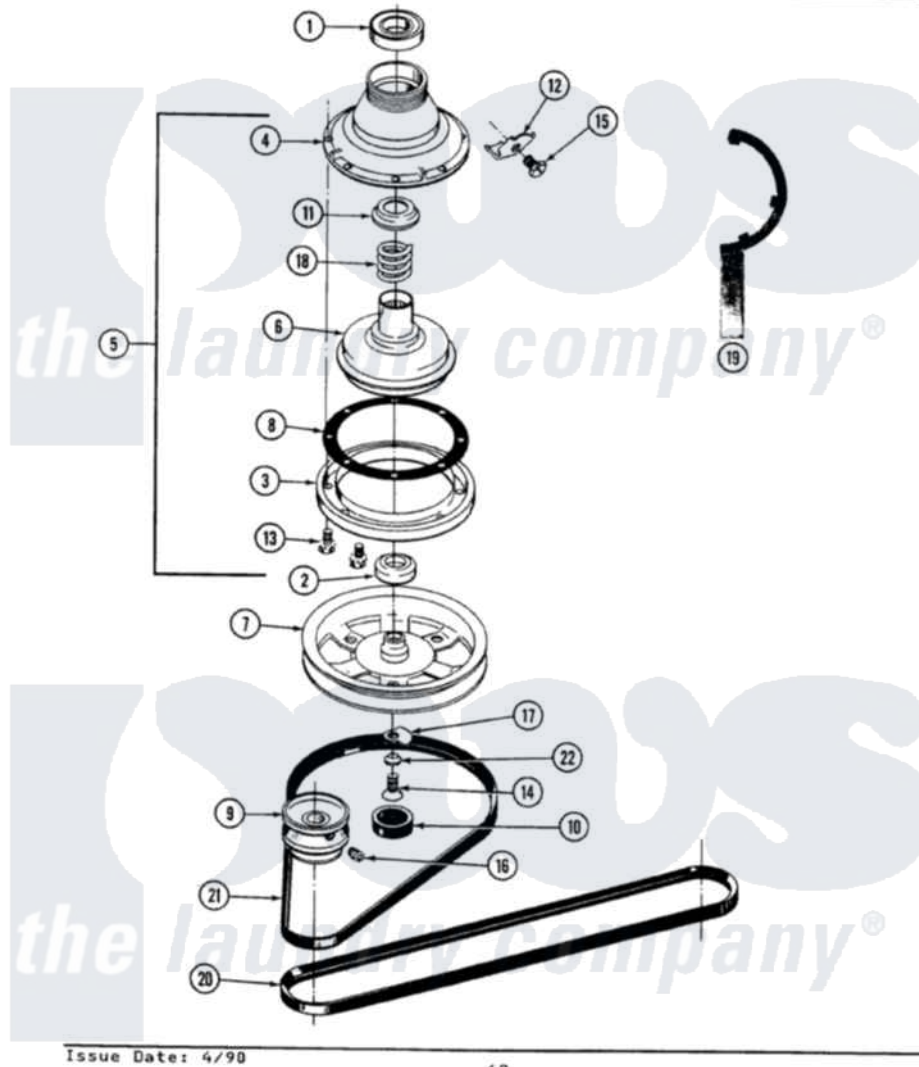

Maytag LA9600 03 - CLUTCH, BRAKE & BELTS

SECTION: CLUTCH, BRAKE & BELTS
 MODEL: ALL MODELS

Issue Date: 4/90

48

Maytag Residential Maytag LA9600 Washer Parts Parts Diagram 03 - CLUTCH, BRAKE & BELTS
 Click on the part number to view part

Item	Original Part Number	Replaced By	Status	Part Description
1	Y200720	22003441		Bearing, Rear
2	200835			Bearing, Brake Rotor
3	211043	6-2011900		Brake Asse
4	211045	6-2011900		Brake Asse
5	201190	6-2011900		Brake Asse
6	201126	6-2011900		Brake Asse
7	211059	6-2301530		Pulley
8	211042	6-2011900		Brake Asse
9	200816	6-2008160		Pulley- MO
10	211038		Not Available	CAP, OIL RETAINER
11	211039	6-2011900		Brake Asse
12	213325			Clip, Retaining
13	211000			SCREW, BRAKE DRUM (HEX HEAD)
14	211375	681582		Screw
15	213326			Bolt, Sems Retaining Clip
16	Y053241			Set Screw, Motor Pulley

17	211089		Lug, Stop Pulley
18	211041	6-2011900	Brake Asse
19	Y038315	038315	Tool
20	211124		Part Not Used
21	211125		V Belt, DiVe Pulley
22	211090	22003555	Washer, Stop Lug