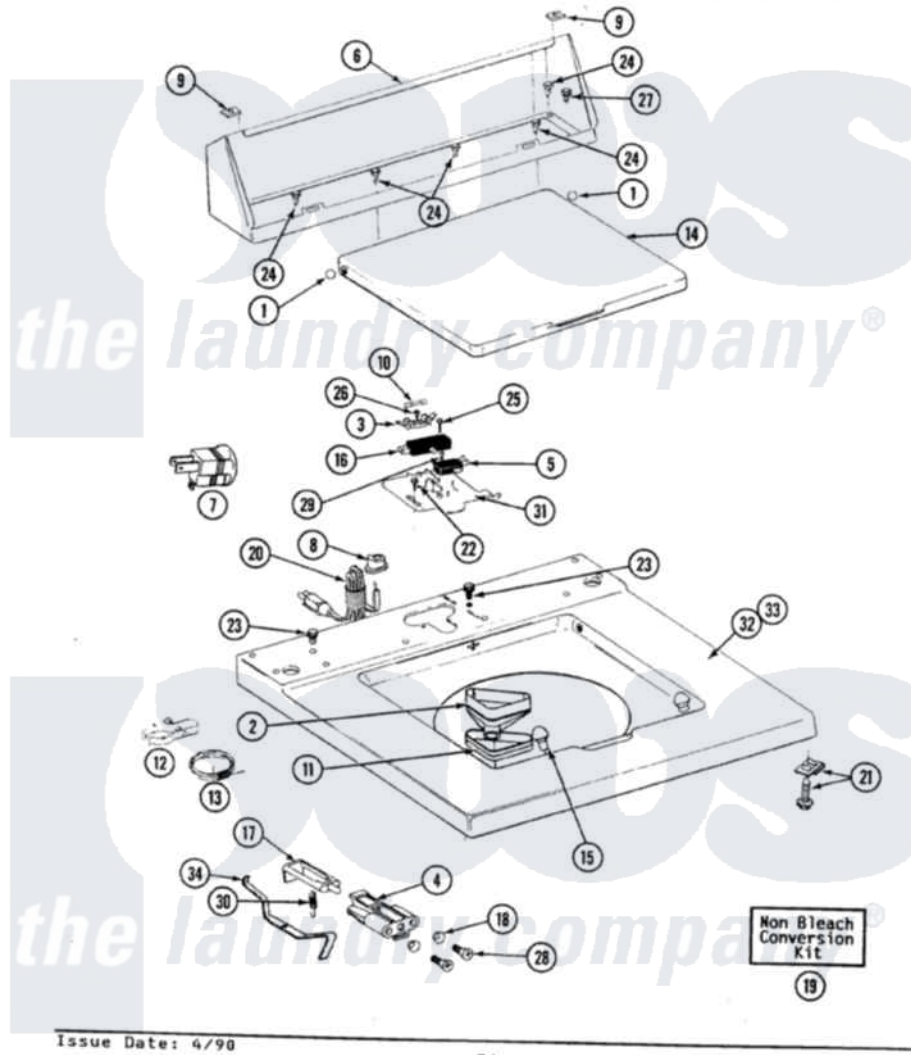

Maytag LA9600 06 - TOP COVER, CONSOLE & LID SWITCH

SECTION: TOP COVER, CONSOLE & LID SWITCH
 MODEL: ALL MODELS

Issue Date: 4/98

34

Maytag Residential Maytag LA9600 Washer Parts Parts Diagram 06 - TOP COVER, CONSOLE & LID SWITCH
 Click on the part number to view part

Item	Original Part Number	Replaced By	Status	Part Description
1	211726			Hinge, Ball Lid
2	215578			Bleach Inlet Almond
3	207167			Block, Fuse
4	216256		Not Available	BRACKET, UNBALANCE
"	214279	204968		Plunger And Bracket Assembly--W
5	207166			Switch, Check
6	205635L		Not Available	CONSOLE (ALM)
7	Y201808			Converter
8	211881			Grommet, Cord Part Not Used-Gas Models Only
9	215075			Fastener, Control Panel To Console
10	207168	22001682		Switch Assembly, Lid W/4amp Fuse
11	214436			Gasket
12	301548			Clamp, Ground Wire
13	311155			Ground Wire And Clamp

14	212073L		Not Available	LID-ALMOND
15	212716			Bumper, Lid
16	205415	279347		Switch-Lid
17	208591		Not Available	KIT, PLUNGER & BRACKET
"	215700		Not Available	LID SWITCH PLUNGER
18	211500			Washer, Bracket To Top Cover
19	205997			Non-Bleach Conversion Kit
20	204590			Cord, Power
21	204445			Screw And Fastener Assembly
22	207159	489355		Screw, 8 X 1/2
23	210186	3370225		Screw
24	211294	90767		Screw, 8A X 3/8 HeX Washer Head Tapping
25	213501			Screw, No.6-20 X 1-1/8 Inch
26	215705	Y311711		Screw, Fuse Block
27	Y313559			Screw
28	910182	25-7809		Screw, No.6-20 1/2 Flthd Torx
29	912012	3400409		Screw
30	213720			Spring, Lid Switch
31	Y215699	22001678		Bracket, Switch And Fuse
33	207172L			Top Cover Assembly ALM---- NA
34	215704			Lever, Unbalance