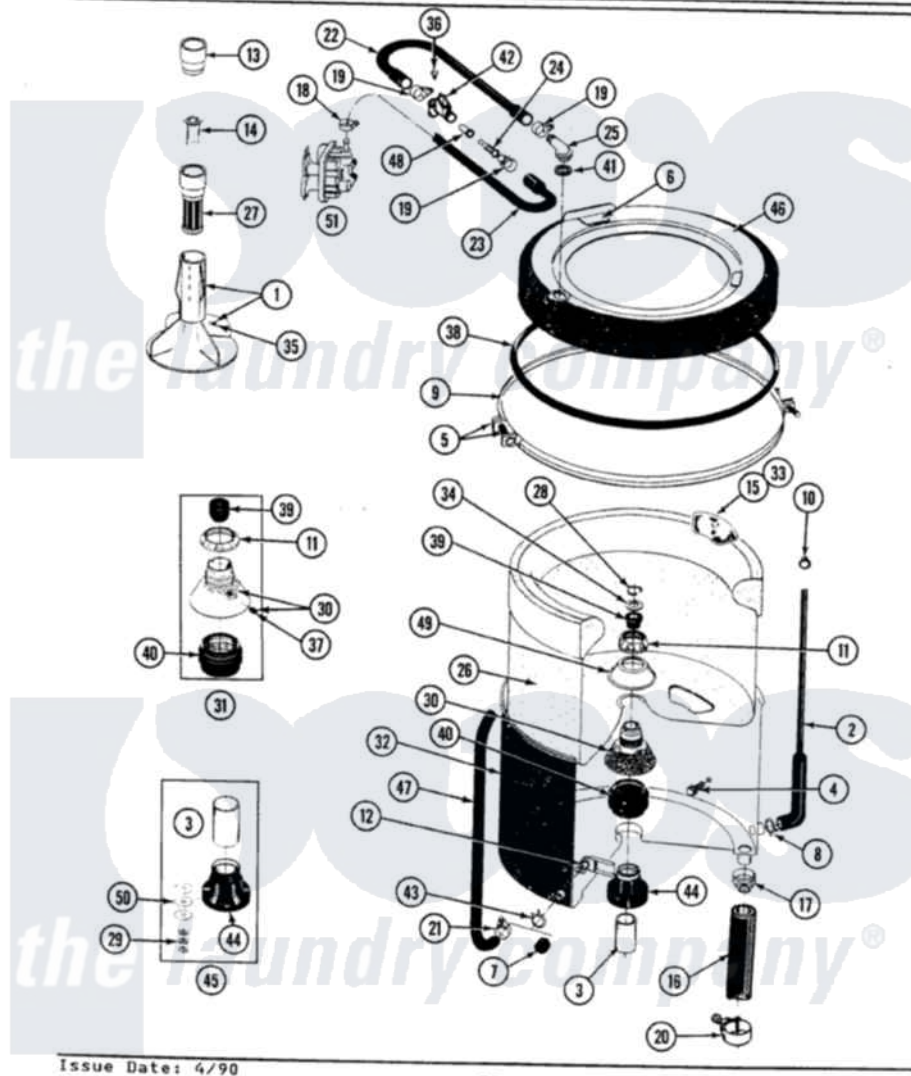

Maytag LA9600 07 - TUB, AGITATOR, MOUNTING STEM & SEAL

SECTION: TUB AGITATOR, MOUNTING STEM & SEAL
 MODEL: ALL MODELS

Maytag Residential Maytag LA9600 Washer Parts Parts Diagram 07 - TUB, AGITATOR, MOUNTING STEM & SEAL
 Click on the part number to view part

Item	Original Part Number	Replaced By	Status	Part Description
1	207228			Agitator W/Lock Screw
2	212942	22001619		Tube, Water Level Switch
"	215976			Air Tube
3	211130			Bearing Liner, Tub Bearing
4	200744	W10175939		Bolt
"	205254	W10175938		Bolt
5	205529			Nut And Bolt Kit For Tub Clam
6	215232			Bumper, Unbalance
7	214725			Cap For Spout-Outer Tub
8	211641			Clamp, 1-1/16"
9	200846			Clamp - Tub Cover
10	410296	596669		Clamp, Manifold
11	211047	6-2110472		Nut- Clamp
13	215721			Dispensing Cap
14	215733			Dispensing Cup
15	207219			Filter, Self-Cleaning

16	213045		Hose, Outer Tub Part Not Used
17	200900	616099	Clamp
18	201575		Clamp, Hose
19	202515	596669	Clamp, Manifold
20	202574	3367052	Clamp, Hose
21	205161	489503	Clamp
22	Y215234		Hose, Injector Fill
23	213013		Hose, Injector
24	213015		Nozzle, Injector
25	215235		Tube, Injector
26	207831	Not Available	TUB, INNER (W/PLUG)
27	207426		Lint Filter Deep
28	Y015667		Retaining Ring
29	Y054867		Washer, Lock
30	202521	6-2095720	Mounting S
31	204012	6-2095720	Mounting S
32	205484		Tub, Outer Part Not Used
33	215980		Plug, Filter Hole
34	Y015666		Washer, Retaining -
35	206478	Not Available	SCREW & WASHER FOR AGITATOR
36	312620		Screw, Sems
37	211618	22001423	Set Screw, Mounting Stem
38	211232		Seal, Tub Cover
39	Y0A4298	6-0A57420	Seal- Agitator
40	201537	6-2095720	Mounting S
41	215233		Seal For Injector Tube
42	215447		Sleeve For Injector
43	214739	596669	Clamp, Manifold
44	200824	6-2040130	Tub Bearin
45	204013	6-2040130	Tub Bearin
46	206380	Not Available	COVER, TUB
47	214433		Tube, Inlet Part Not Used
48	213016	216201	Nozzle
49	211210		Washer, Clamping Nut
50	211100		Washer, Outer Tub
51	205613		Water Valve