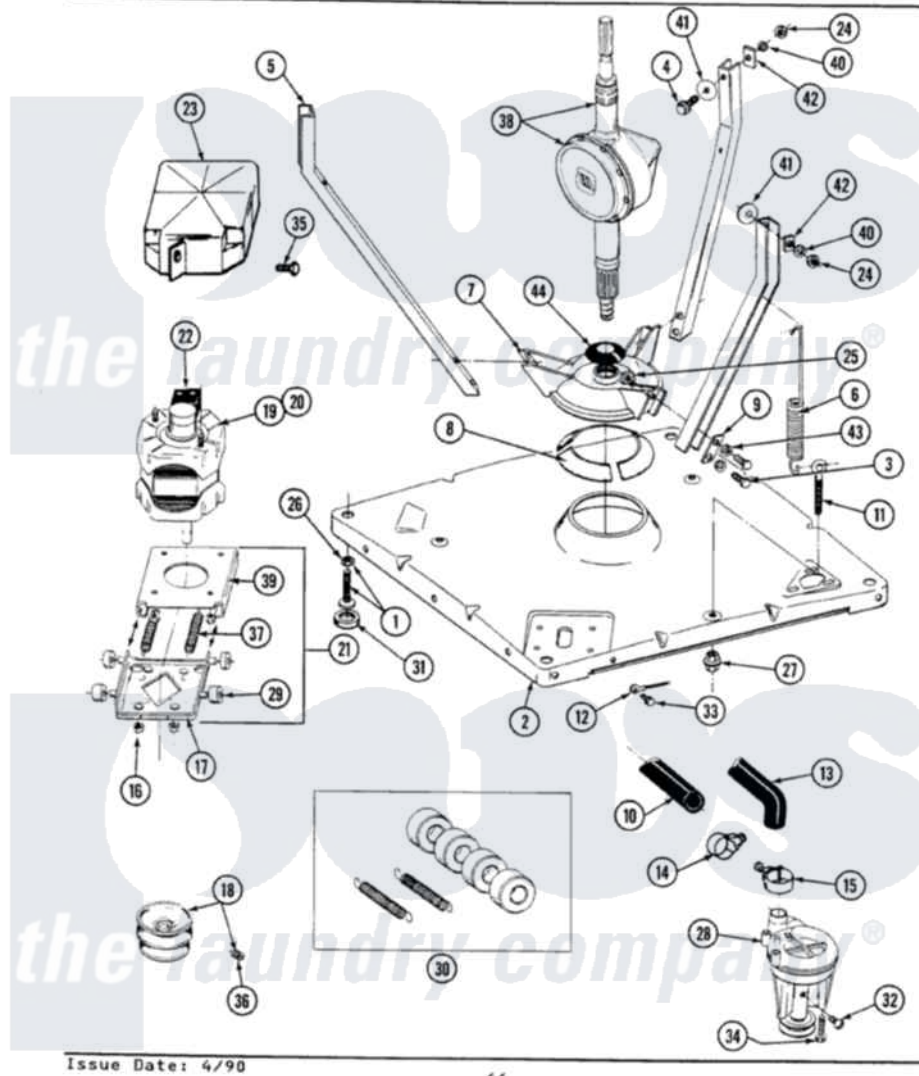

Maytag LA9700 01 - BASE, PUMP, MOTOR & COMPONENTS

SECTION: BASE, PUMP, MOTOR & COMPONENTS
 MODEL: ALL MODELS

Issue Date: 4/90

44

Maytag Residential Maytag LA9700 Washer Parts Parts Diagram 01 - BASE, PUMP, MOTOR & COMPONENTS
 Click on the part number to view part

Item	Original Part Number	Replaced By	Status	Part Description
1	Y302699	22003428		Leg, Adjustable
2	203274			Base With Damper Pads
3	Y015627			Screw- Hex
4	205254	W10175938		Bolt
"	200744	W10175939		Bolt
5	213053			Brace, Tub Part Not Used
6	213054			Centering Spring - 3 Used
7	203725			Damper W/Bolt And Clip
8	203956			Damper Pad Kit
9	213073			Washer, Double Brace
10	214767	22001448		Hose, Pump
11	213120	216416		Bolt, Eye/Centering Spring
12	204807			Ground Wire, Supp. Plte To Top Cover
13	213045			Hose, Outer Tub Part Not Used
14	200461	285655		Clamp, Hose