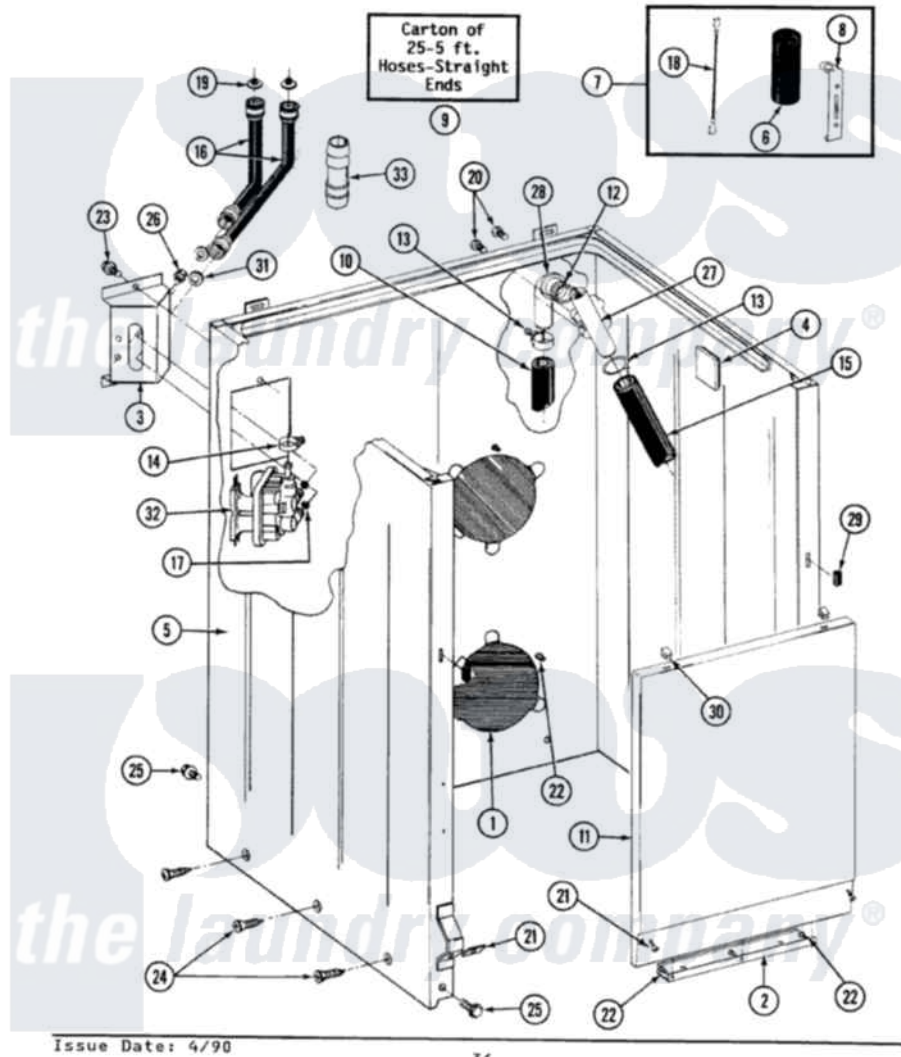

Maytag LA9700 02 - CABINET, WATER VALVE, HOSES & FRNT PANEL

SECTION: CABINET, WATER VALVE, HOSES & FRONT PANEL
 MODEL: ALL MODELS

Maytag [Residential Maytag LA9700 Washer Parts](#) Parts Diagram 02 - CABINET, WATER VALVE, HOSES & FRNT PANEL

Click on the part number to view part

Item	Original Part Number	Replaced By	Status	Part Description
1	211878		Not Available	PLATE, ACCESS
2	213846			Guard, Belt
3	214812	22002361		Bracket, Water Valve
4	215058			Pad, Cabinet Bumper
5	203319L		Not Available	(ALMOND)
6	Y200832			Capacitor
7	206103			Capacitor Kit
8	211149			Clip, Capacitor
9	202861	202860		Inlet Hose Assembly
10	215279	22003410		Hose, Drain
"	Y059149			(7/8" I.D. CARTON OF 50 FT.)
"	216017			Hose, Drain
11	212998L		Not Available	FRONT PANEL-ALMOND
12	214765			Gasket, Siphon Break
13	200908	285655		Clamp, Hose

"	200461	285655	Clamp, Hose
14	201575		Clamp, Hose
15	214767	22001448	Hose, Pump
16	205828	202860	Inlet Hose Assembly
"	202860		Inlet Hose Assembly
"	200681	21001467	Hose- 10'
"	200672	76314	Hose, Inlet 6 Ft. Hose With Elbow
"	200688	76314	Hose, Inlet 6 Ft. Hose With Elbow
17	214337	96160	Screen
18	203237		No.17 Wire With Terminal
19	200961	12001413	Strainer And Washer Kit
20	Y014874		Screw, Idler Arm And Sleeve
21	204439		Screw And Fstner Assembly
22	211294	90767	Screw, 8A X 3/8 HeX Washer Head Tapping
23	212276	W10116760	Screw
24	213007		Xfor Cabinet See Cabinet, Back
25	213121	3400111	Screw, 12-14 X 5/8
"	213122	27001200	Screw
26	Y313561		Screw----NA
27	206638		Siphon Break
28	214764	208847	Elbow
"	Y216016	W10116738	Elbow
29	214376	22002331	Spacer, Front Panel
30	212982	22001650	Fastener, Spring
31	Y013783		Washer, Inlet Hose
32	205613		Water Valve
33	Y216015		Coupling, Hose