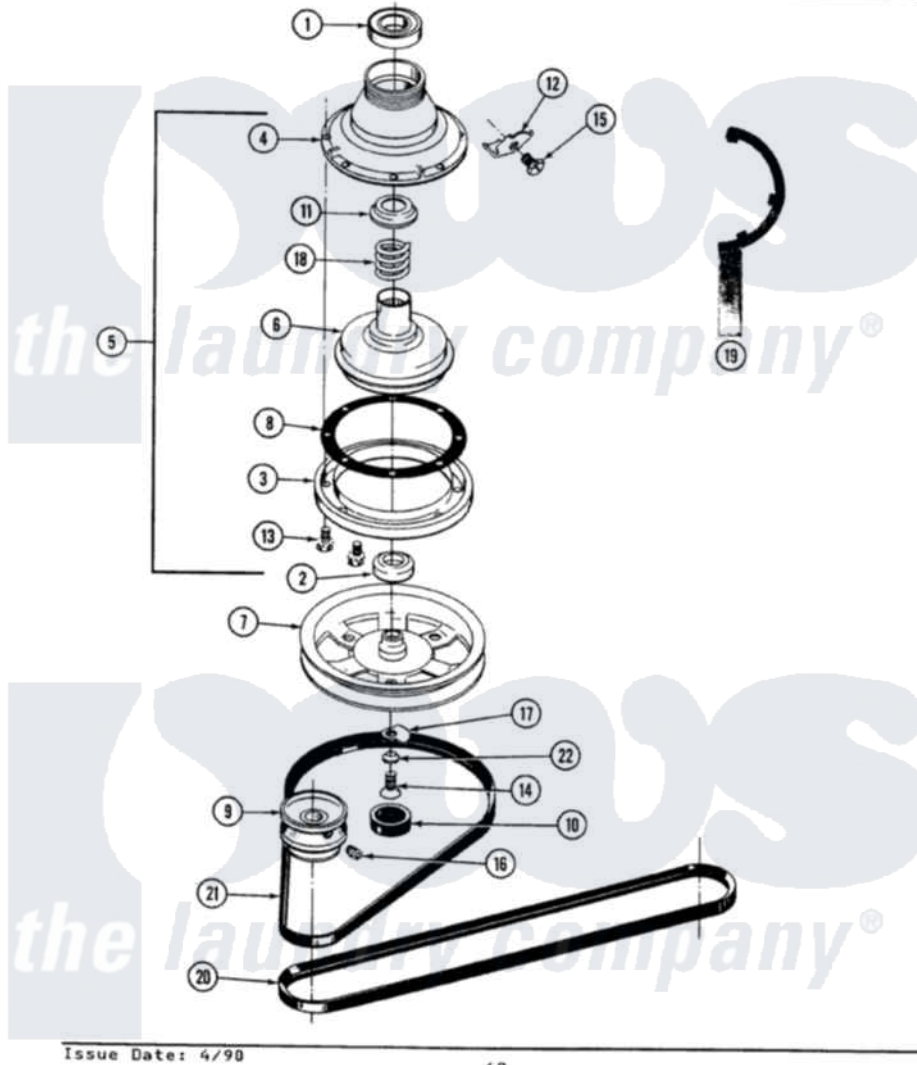

Maytag LA9700 03 - CLUTCH, BRAKE & BELTS

SECTION: CLUTCH, BRAKE & BELTS
 MODEL: ALL MODELS

Maytag Residential Maytag LA9700 Washer Parts Parts Diagram 03 - CLUTCH, BRAKE & BELTS
 Click on the part number to view part

Item	Original Part Number	Replaced By	Status	Part Description
1	Y200720	22003441		Bearing, Rear
2	200835			Bearing, Brake Rotor
3	211043	6-2011900		Brake Asse
4	211045	6-2011900		Brake Asse
5	201190	6-2011900		Brake Asse
6	201126	6-2011900		Brake Asse
7	211059	6-2301530		Pulley
8	211042	6-2011900		Brake Asse
9	200816	6-2008160		Pulley- MO
10	211038		Not Available	CAP, OIL RETAINER
11	211039	6-2011900		Brake Asse
12	213325			Clip, Retaining
13	211000			SCREW, BRAKE DRUM (HEX HEAD)
14	211375	681582		Screw
15	213326			Bolt, Sems Retaining Clip
16	Y053241			Set Screw, Motor Pulley

17	211089		Lug, Stop Pulley
18	211041	6-2011900	Brake Asse
19	Y038315	038315	Tool
20	211124		Part Not Used
21	211125		V Belt, Drive Pulley
22	211090	22003555	Washer, Stop Lug