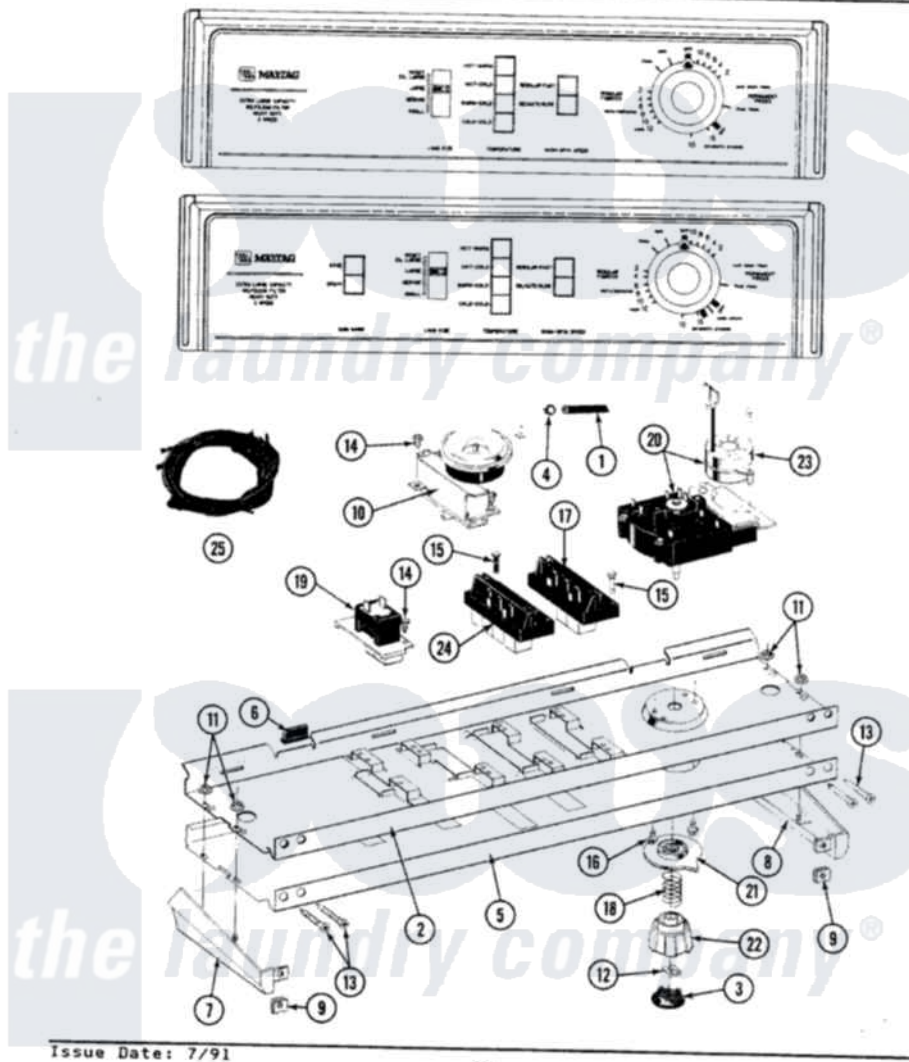

Maytag LA9700 04 - CONTROL PANEL

SECTION: CONTROL PANEL
 MODEL: A9700 A9700S A9700W SERIES 01

Issue Date: 7/91

28

Maytag Residential Maytag LA9700 Washer Parts Parts Diagram 04 - CONTROL PANEL
 Click on the part number to view part

Item	Original Part Number	Replaced By	Status	Part Description
1	212942	22001619		Tube, Water Level Switch
2	214809			Back Up Plate
3	215821		Not Available	CAP, KNOB
4	410296	596669		Clamp, Manifold
5	207387		Not Available	CONTROL PANEL
6	214897			Pad, Control Panel
7	207215		Not Available	END CAP LH
8	207216		Not Available	END CAP RH
9	214894			Fastener, End Cap
10	207360			Infinite Level Press Switch
11	214872			Palnut, End Cap Note: Nut, Lamp Holder
12	211605			Bezel, Timer Dial
13	210932			Screw, No.8 X 9/16 Ctsk Note: Screw, Inlet Duct
14	211168	W10139210		Screw, 8-18 X 5/16
15	213117	67006908		Screw, Ice Rack

16	213966	3400014	Screw
17	207370		Speed Control Switch - 2 Butto
18	211065		Spring, Index Wheel
19	207365		2 Button Switch
20	207373		Timer
21	215827	Not Available	TIMER DIAL SKIRT
22	215828		Knob, Timer
23	205033	22205033	Motor- Tim
24	207367	Not Available	TEMP CONTROL SWITCH - 4 BUTTON
25	207381	Not Available	WIRE HARNESS