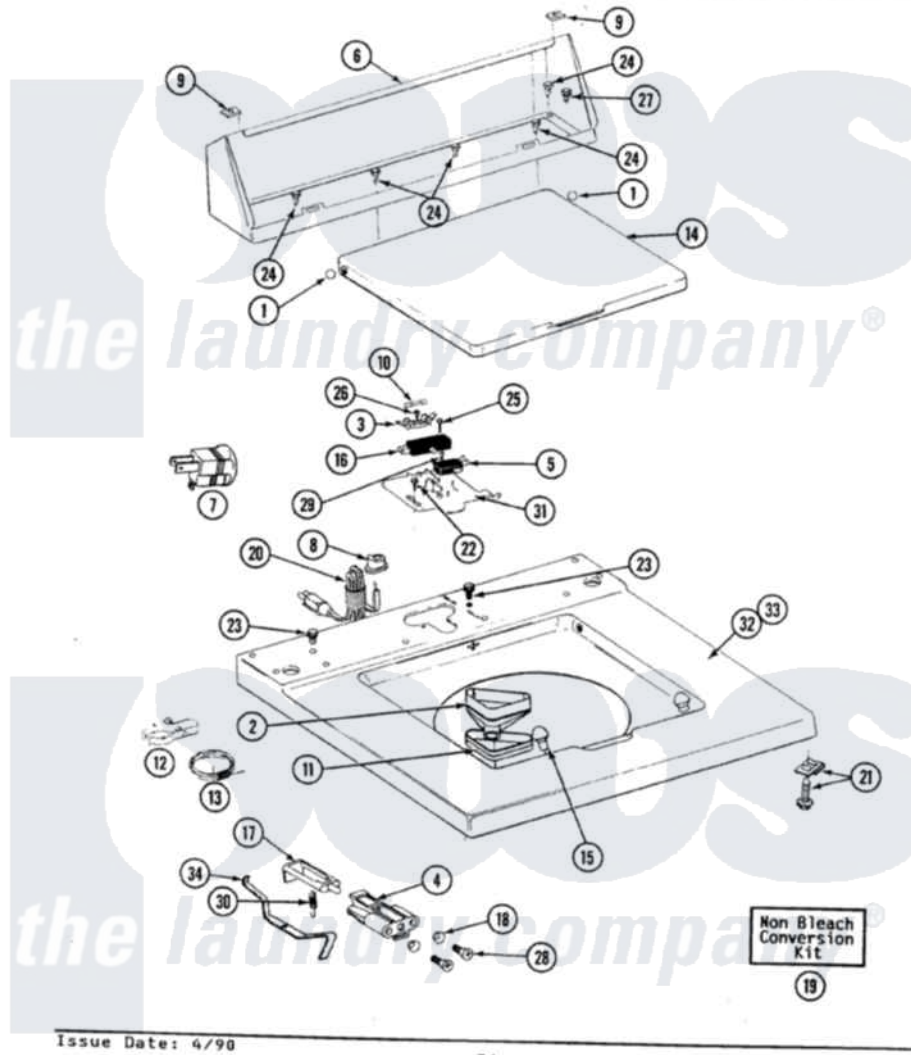

# Maytag LA9700 07 - TOP COVER, CONSOLE & LID SWITCH

SECTION: TOP COVER, CONSOLE & LID SWITCH  
 MODEL: ALL MODELS

Issue Date: 4/98

34

Maytag Residential Maytag LA9700 Washer Parts Parts Diagram 07 - TOP COVER, CONSOLE & LID SWITCH  
 Click on the part number to view part

Item	Original Part Number	Replaced By	Status	Part Description
1	<a href="#">211726</a>			Hinge, Ball Lid
2	<a href="#">215578</a>			Bleach Inlet Almond
3	<a href="#">207167</a>			Block, Fuse
4	216256		Not Available	BRACKET, UNBALANCE
"	214279	<a href="#">204968</a>		Plunger And Bracket Assembly--W
5	<a href="#">207166</a>			Switch, Check
6	205635L		Not Available	CONSOLE (ALM)
7	<a href="#">Y201808</a>			Converter
8	<a href="#">211881</a>			Grommet, Cord Part Not Used-Gas Models Only
9	<a href="#">215075</a>			Fastener, Control Panel To Console
10	207168	<a href="#">22001682</a>		Switch Assembly, Lid W/4amp Fuse
11	<a href="#">214436</a>			Gasket
12	<a href="#">301548</a>			Clamp, Ground Wire
13	<a href="#">311155</a>			Ground Wire And Clamp