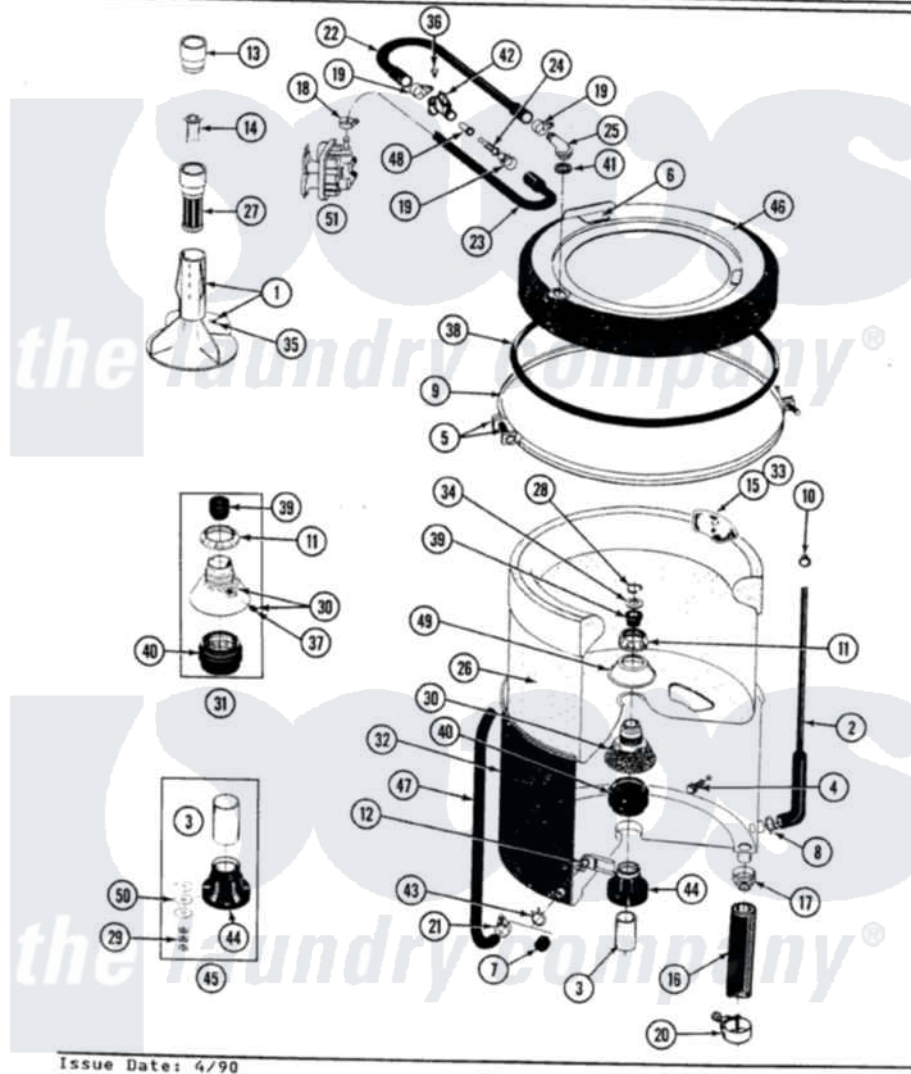

Maytag LA9700 08 - TUB, AGITATOR, MOUNTING STEM & SEAL

SECTION: TUB AGITATOR, MOUNTING STEM & SEAL
 MODEL: ALL MODELS

Issue Date: 4/90

38

Maytag Residential Maytag LA9700 Washer Parts Parts Diagram 08 - TUB, AGITATOR, MOUNTING STEM & SEAL
 Click on the part number to view part

Item	Original Part Number	Replaced By	Status	Part Description
1	207228			Agitator W/Lock Screw
2	212942	22001619		Tube, Water Level Switch
3	211130			Bearing Liner, Tub Bearing
4	200744	W10175939		Bolt
"	205254	W10175938		Bolt
5	205529			Nut And Bolt Kit For Tub Clam
6	215232			Bumper, Unbalance
8	211641			Clamp, 1-1/16"
9	200846			Clamp - Tub Cover
10	410296	596669		Clamp, Manifold
11	211047	6-2110472		Nut- Clamp
12	214434			Spout, Deflector
13	215721			Dispensing Cap
14	215733			Dispensing Cup
15	207219			Filter, Self-Cleaning
16	213045			Hose, Outer Tub Part Not Used

17	200900	616099	Clamp
18	201575		Clamp, Hose
19	202515	596669	Clamp, Manifold
20	202574	3367052	Clamp, Hose
21	205161	489503	Clamp
22	Y215234		Hose, Injector Fill
23	213013		Hose, Injector
24	213015		Nozzle, Injector
25	215235		Tube, Injector
26	207831	Not Available	TUB, INNER (W/PLUG)
27	207657		Lint Filter Deep
28	Y015667		Retaining Ring
29	Y054867		Washer, Lock
30	202521	6-2095720	Mounting S
31	204012	6-2095720	Mounting S
32	205484		Tub, Outer Part Not Used
34	Y015666		Washer, Retaining -
35	206478	Not Available	SCREW & WASHER FOR AGITATOR
36	312620		Screw, Sems
37	211618	22001423	Set Screw, Mounting Stem
38	211232		Seal, Tub Cover
39	Y0A4298	6-0A57420	Seal- Agitator
40	201537	6-2095720	Mounting S
41	215233		Seal For Injector Tube
42	215447		Sleeve For Injector
43	214739	596669	Clamp, Manifold
44	200824	6-2040130	Tub Bearin
45	204013	6-2040130	Tub Bearin
46	206380	Not Available	COVER, TUB
47	214433		Tube, Inlet Part Not Used
48	213016	216201	Nozzle
49	211210		Washer, Clamping Nut
50	211100		Washer, Outer Tub
51	205613		Water Valve