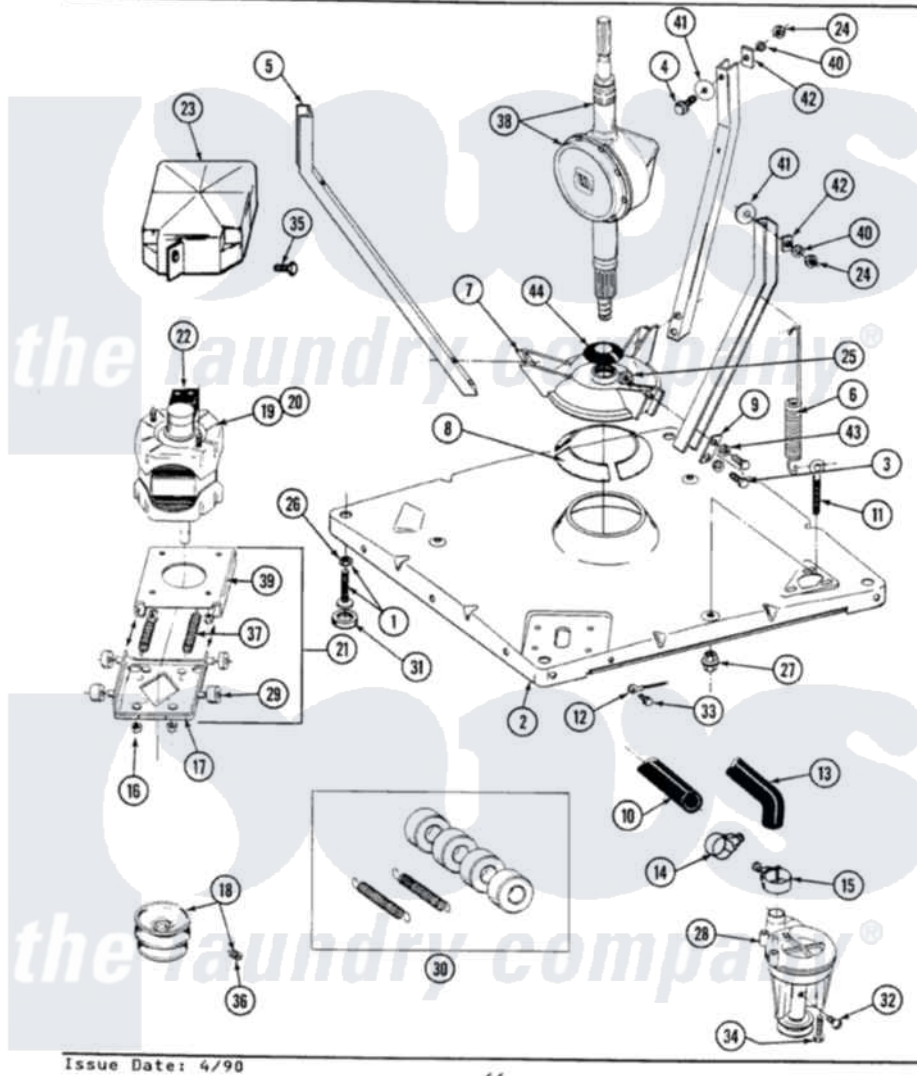

Maytag LA9700S 01 - BASE, PUMP, MOTOR & COMPONENTS

SECTION: BASE, PUMP, MOTOR & COMPONENTS
 MODEL: ALL MODELS

Maytag [Residential Maytag LA9700S Washer Parts](#) Parts Diagram 01 - BASE, PUMP, MOTOR & COMPONENTS
 Click on the part number to view part

Item	Original Part Number	Replaced By	Status	Part Description
1	Y302699	22003428		Leg, Adjustable
2	203274			Base With Damper Pads
3	Y015627			Screw- Hex
4	205254	W10175938		Bolt
"	200744	W10175939		Bolt
5	213053			Brace, Tub Part Not Used
6	213054			Centering Spring - 3 Used
7	203725			Damper W/Bolt And Clip
8	203956			Damper Pad Kit
9	213073			Washer, Double Brace
10	214767	22001448		Hose, Pump
11	213120	216416		Bolt, Eye/Centering Spring
12	204807			Ground Wire, Supp. Plte To Top Cover
13	213045			Hose, Outer Tub Part Not Used
14	200461	285655		Clamp, Hose