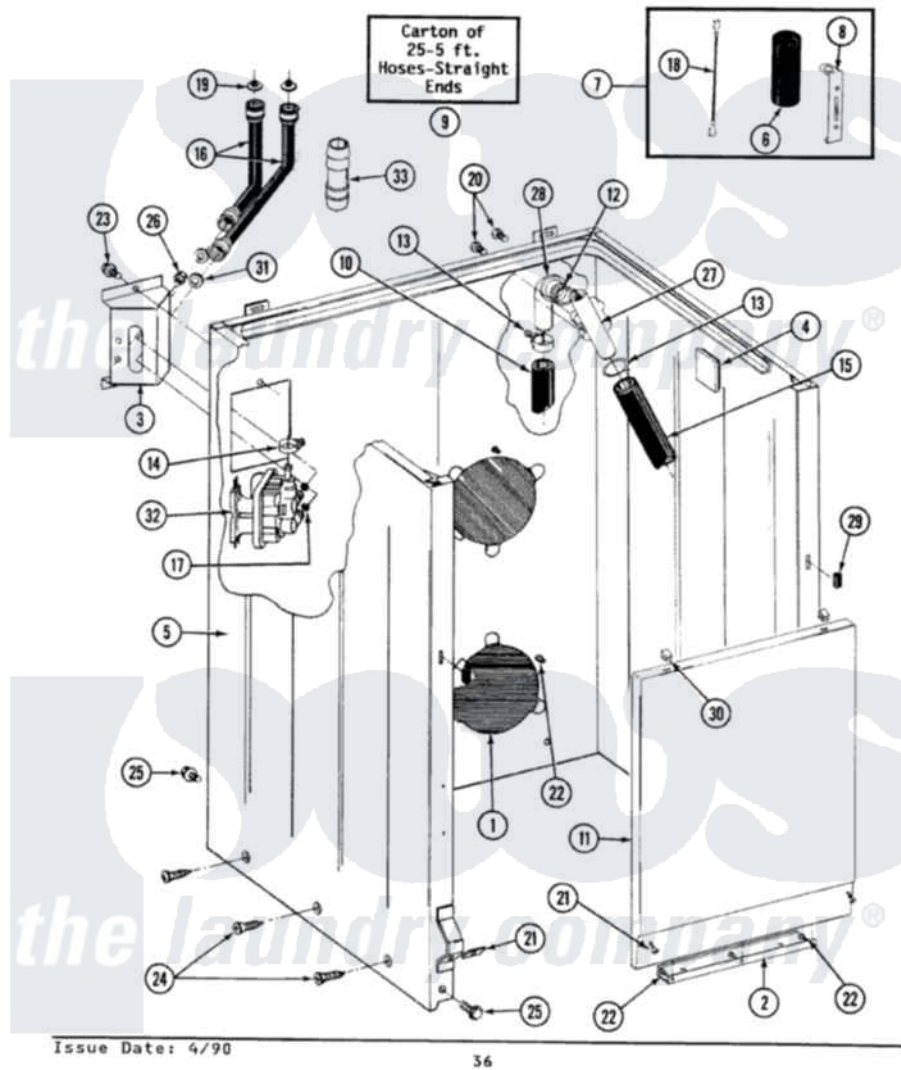

Maytag LA9700S 02 - CABINET, WATER VALVE, HOSES & FRNT PANEL

SECTION: CABINET, WATER VALVE, HOSES & FRONT PANEL
 MODEL: ALL MODELS

Maytag Residential Maytag LA9700S Washer Parts Parts Diagram 02 - CABINET, WATER VALVE, HOSES & FRNT PANEL

Click on the part number to view part

Item	Original Part Number	Replaced By	Status	Part Description
1	211878		Not Available	PLATE, ACCESS
2	213846			Guard, Belt
3	214812	22002361		Bracket, Water Valve
4	215058			Pad, Cabinet Bumper
5	203319M		Not Available	CABINET-HARVEST WHEAT
"	203319	22203319		Cabinet
"	203319L		Not Available	(ALMOND)
6	Y200832			Capacitor
7	206103			Capacitor Kit
8	211149			Clip, Capacitor
9	202861	202860		Inlet Hose Assembly
10	215279	22003410		Hose, Drain
"	Y059149			(7/8" I.D. CARTON OF 50 FT.)
"	216017			Hose, Drain
11	212998		Not Available	PANEL, FRONT (WHT)

"	212998M		Not Available	FRONT PANEL-HARVEST WHEAT
"	212998L		Not Available	FRONT PANEL-ALMOND
12	214765			Gasket, Siphon Break
13	200461	285655		Clamp, Hose
"	200908	285655		Clamp, Hose
14	201575			Clamp, Hose
15	214767	22001448		Hose, Pump
16	200672	76314		Hose, Inlet 6 Ft. Hose With Elbow
"	200688	76314		Hose, Inlet 6 Ft. Hose With Elbow
"	200681	21001467		Hose- 10'
"	205828	202860		Inlet Hose Assembly
"	202860			Inlet Hose Assembly
17	214337	96160		Screen
18	203237			No. 17 Wire With Terminal
19	200961	12001413		Strainer And Washer Kit
20	Y014874			Screw, Idler Arm And Sleeve
21	204439			Screw And Fstner Assembly
22	211294	90767		Screw, 8A X 3/8 HeX Washer Head Tapping
23	212276	W10116760		Screw
24	213007			Xfor Cabinet See Cabinet, Back
25	213121	3400111		Screw, 12-14 X 5/8
"	213122	27001200		Screw
26	Y313561			Screw---NA
27	206638			Siphon Break
28	214764	208847		Elbow
"	Y216016	W10116738		Elbow
29	214376	22002331		Spacer, Front Panel
30	212982	22001650		Fastener, Spring
31	Y013783			Washer, Inlet Hose
32	205613			Water Valve
33	Y216015			Coupling, Hose