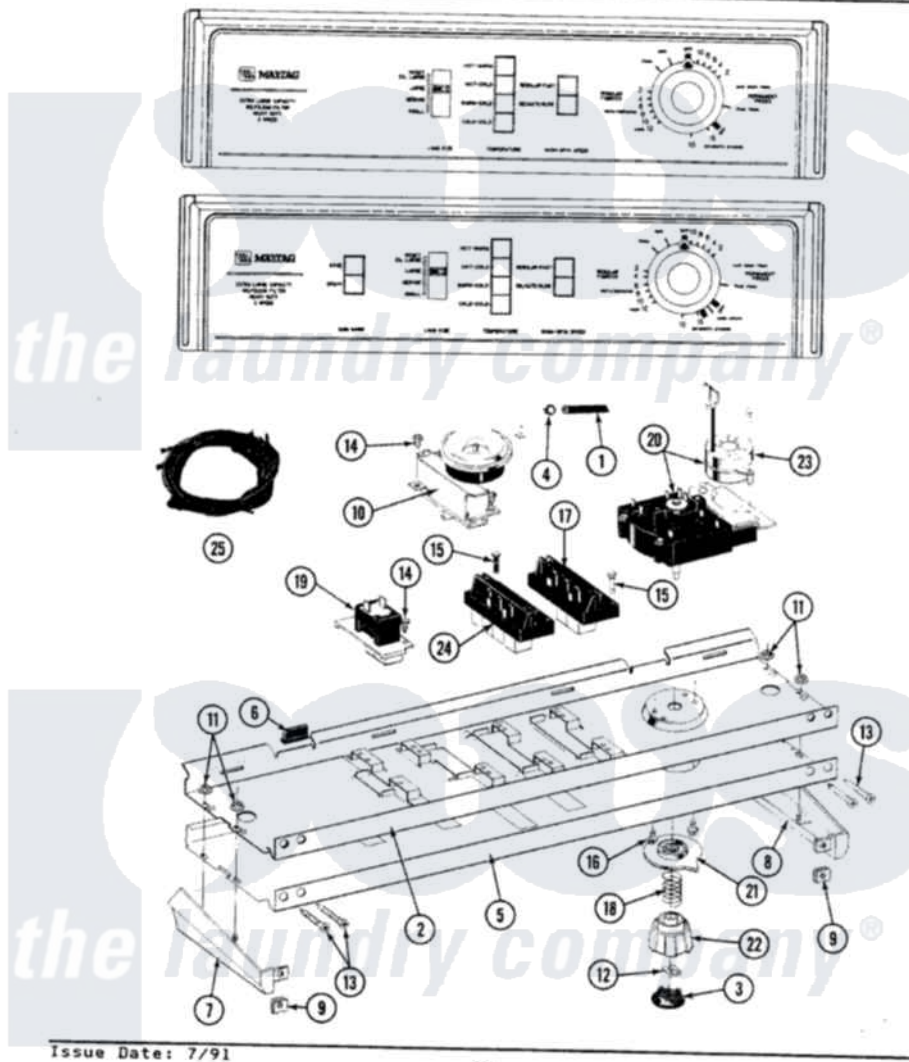

# Maytag LA9700S 04 - CONTROL PANEL

SECTION: CONTROL PANEL  
 MODEL: A9700 A9700S A9700W SERIES 01

Maytag [Residential Maytag LA9700S Washer Parts](#) Parts Diagram 04 - CONTROL PANEL  
 Click on the part number to view part

Item	Original Part Number	Replaced By	Status	Part Description
1	212942	<a href="#">22001619</a>		Tube, Water Level Switch
2	<a href="#">214809</a>			Back Up Plate
3	215821		Not Available	CAP, KNOB
4	410296	<a href="#">596669</a>		Clamp, Manifold
5	207386		Not Available	CONTROL PANEL
6	<a href="#">214897</a>			Pad, Control Panel
7	207215		Not Available	END CAP LH
8	207216		Not Available	END CAP RH
9	<a href="#">214894</a>			Fastener, End Cap
10	<a href="#">207360</a>			Infinite Level Press Switch
11	<a href="#">214872</a>			Palnut, End Cap Note: Nut, Lamp Holder
12	<a href="#">211605</a>			Bezel, Timer Dial
13	<a href="#">210932</a>			Screw, No.8 X 9/16 Ctsk Note: Screw, Inlet Duct
14	211168	<a href="#">W10139210</a>		Screw, 8-18 X 5/16
15	213117	<a href="#">67006908</a>		Screw, Ice Rack

16	213966	<a href="#">3400014</a>		Screw
17	<a href="#">207370</a>			Speed Control Switch - 2 Butto
18	<a href="#">211065</a>			Spring, Index Wheel
19	<a href="#">207365</a>			2 Button Switch
20	<a href="#">207373</a>			Timer
"	207372		Not Available	TIMER
21	215827		Not Available	TIMER DIAL SKIRT
22	<a href="#">215828</a>			Knob, Timer
23	205033	<a href="#">22205033</a>		Motor- Tim
24	207367		Not Available	TEMP CONTROL SWITCH - 4 BUTTON
25	<a href="#">207409</a>			Wire Harness
"	207381		Not Available	WIRE HARNESS