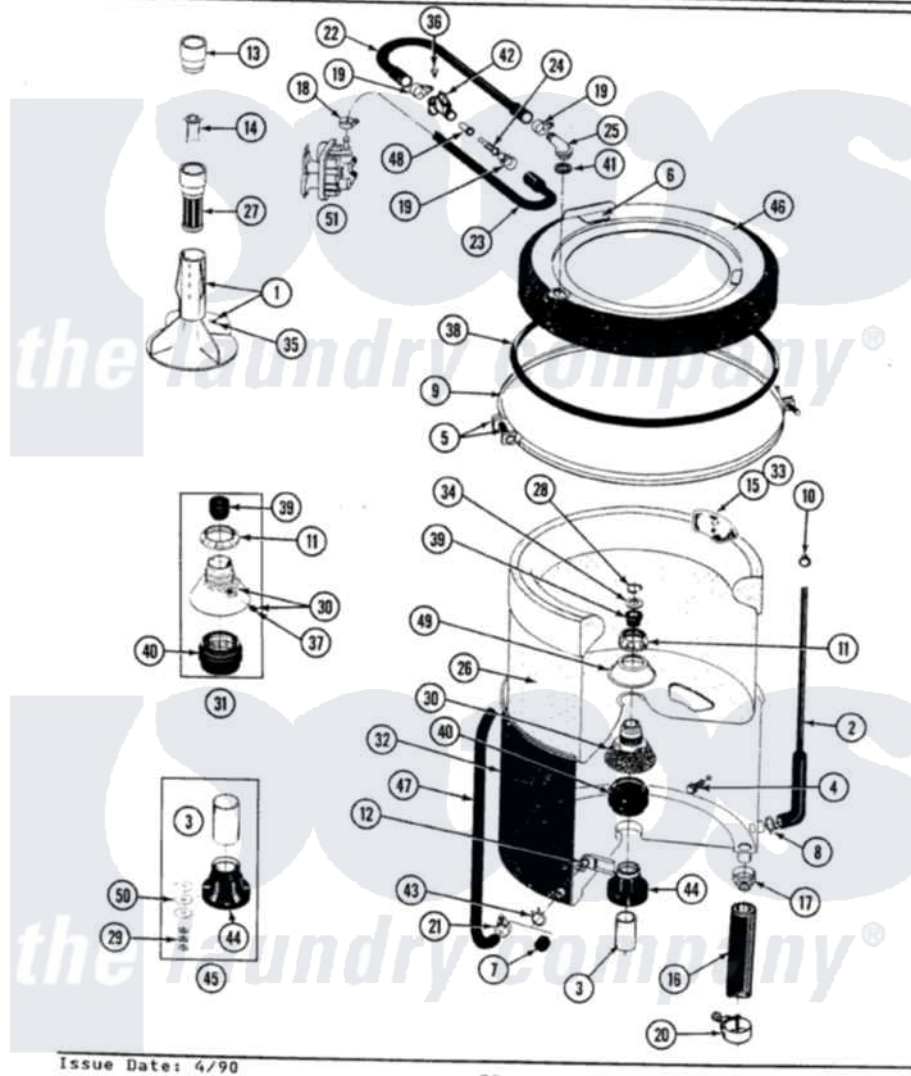

Maytag LA9700S 07 - TUB, AGITATOR, MOUNTING STEM & SEAL

SECTION: TUB AGITATOR, MOUNTING STEM & SEAL
 MODEL: ALL MODELS

Issue Date: 4/90

38

Maytag [Residential Maytag LA9700S Washer Parts](#) Parts Diagram 07 - TUB, AGITATOR, MOUNTING STEM & SEAL
 Click on the part number to view part

Item	Original Part Number	Replaced By	Status	Part Description
1	207228			Agitator W/Lock Screw
2	212942	22001619		Tube, Water Level Switch
3	211130			Bearing Liner, Tub Bearing
4	200744	W10175939		Bolt
"	205254	W10175938		Bolt
5	205529			Nut And Bolt Kit For Tub Clam
6	215232			Bumper, Unbalance
8	211641			Clamp, 1-1/16"
9	200846			Clamp - Tub Cover
10	410296	596669		Clamp, Manifold
11	211047	6-2110472		Nut- Clamp
12	214434			Spout, Deflector
13	215721			Dispensing Cap
14	215733			Dispensing Cup
15	207219			Filter, Self-Cleaning
16	213045			Hose, Outer Tub Part Not Used

17	200900	616099	Clamp
18	201575		Clamp, Hose
19	202515	596669	Clamp, Manifold
20	202574	3367052	Clamp, Hose
21	205161	489503	Clamp
22	Y215234		Hose, Injector Fill
23	213013		Hose, Injector
24	213015		Nozzle, Injector
25	215235		Tube, Injector
26	207831	Not Available	TUB, INNER (W/PLUG)
28	Y015667		Retaining Ring
29	Y054867		Washer, Lock
30	202521	6-2095720	Mounting S
31	204012	6-2095720	Mounting S
32	205484		Tub, Outer Part Not Used
34	Y015666		Washer, Retaining -
35	206478	Not Available	SCREW & WASHER FOR AGITATOR
36	312620		Screw, Sems
37	211618	22001423	Set Screw, Mounting Stem
38	211232		Seal, Tub Cover
39	Y0A4298	6-0A57420	Seal- Agitator
40	201537	6-2095720	Mounting S
41	215233		Seal For Injector Tube
42	215447		Sleeve For Injector
43	214739	596669	Clamp, Manifold
44	200824	6-2040130	Tub Bearin
45	204013	6-2040130	Tub Bearin
46	206380	Not Available	COVER, TUB
47	214433		Tube, Inlet Part Not Used
48	213016	216201	Nozzle
49	211210		Washer, Clamping Nut
50	211100		Washer, Outer Tub
51	205613		Water Valve