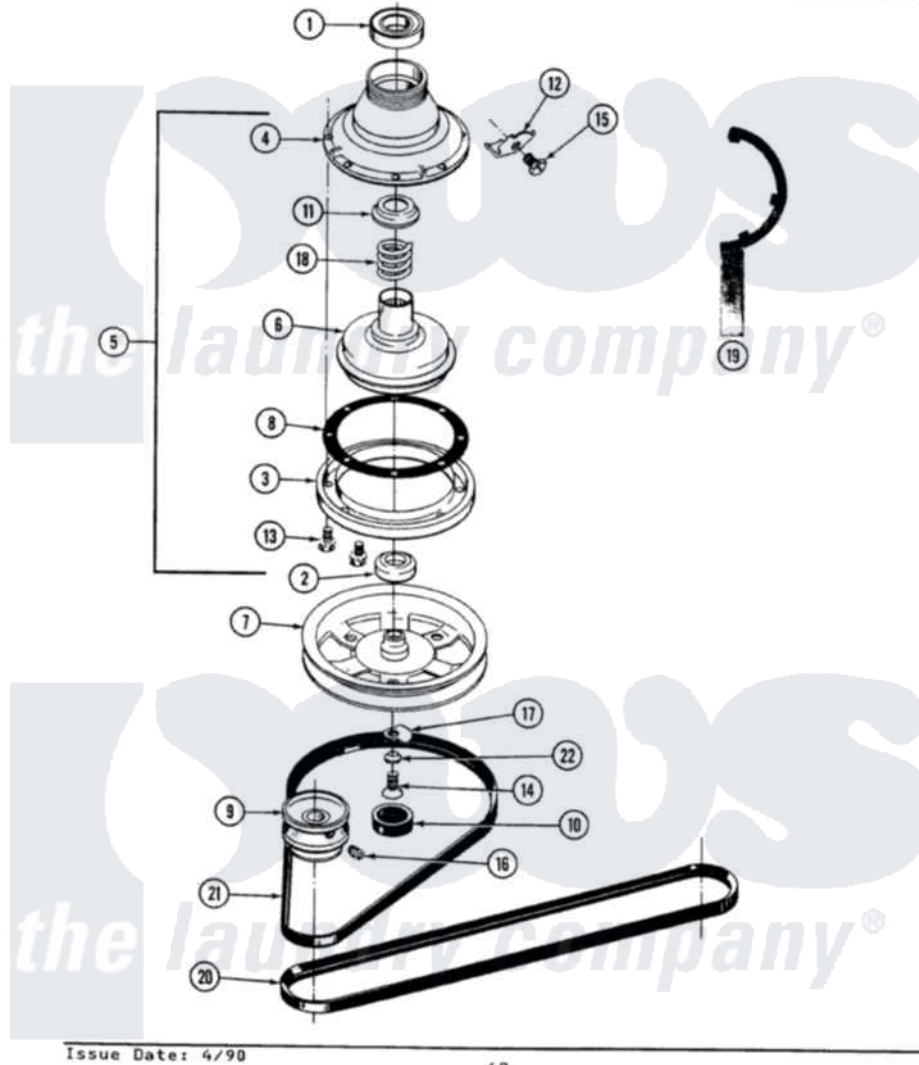

Maytag LA9900 03 - CLUTCH, BRAKE & BELTS

SECTION: CLUTCH, BRAKE & BELTS
 MODEL: ALL MODELS

Maytag Residential Maytag LA9900 Washer Parts Parts Diagram 03 - CLUTCH, BRAKE & BELTS
 Click on the part number to view part

Item	Original Part Number	Replaced By	Status	Part Description
1	Y200720	22003441		Bearing, Rear
2	200835			Bearing, Brake Rotor
3	211043	6-2011900		Brake Asse
4	211045	6-2011900		Brake Asse
5	201190	6-2011900		Brake Asse
6	201126	6-2011900		Brake Asse
7	211059	6-2301530		Pulley
8	211042	6-2011900		Brake Asse
9	200816	6-2008160		Pulley- MO
10	211038		Not Available	CAP, OIL RETAINER
11	211039	6-2011900		Brake Asse
12	213325			Clip, Retaining
13	211000			SCREW, BRAKE DRUM (HEX HEAD)
14	211375	681582		Screw
15	213326			Bolt, Sems Retaining Clip
16	Y053241			Set Screw, Motor Pulley

17	211089		Lug, Stop Pulley
18	211041	6-2011900	Brake Asse
19	Y038315	038315	Tool
20	211124		Part Not Used
21	211125		V Belt, Drive Pulley
22	211090	22003555	Washer, Stop Lug